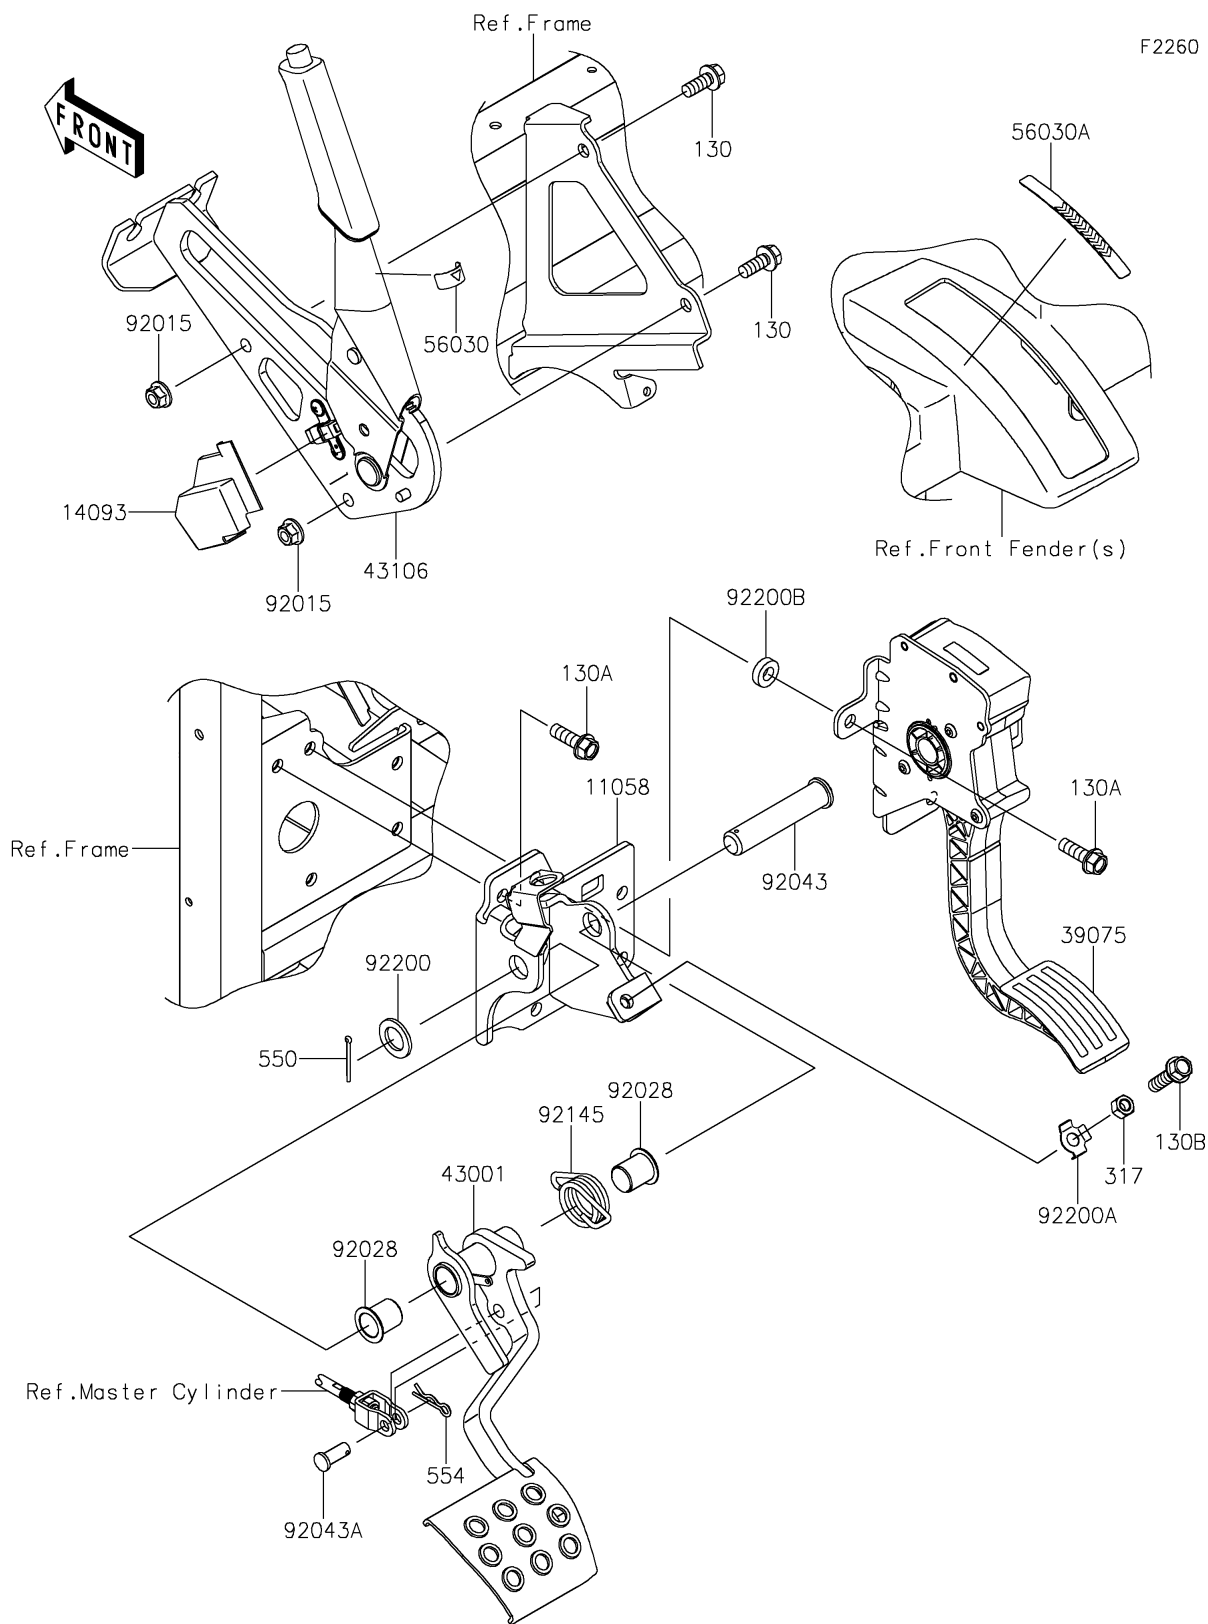

2026 MULE PRO-FXT™ 1000 LE CAMO

PARTS DIAGRAM

Brake Pedal/Throttle Lever

2026 MULE PRO-FXT™ 1000 LE CAMO

PARTS LIST

Brake Pedal/Throttle Lever

ITEM NAME	PART NUMBER	QUANTITY
-----------	-------------	----------
