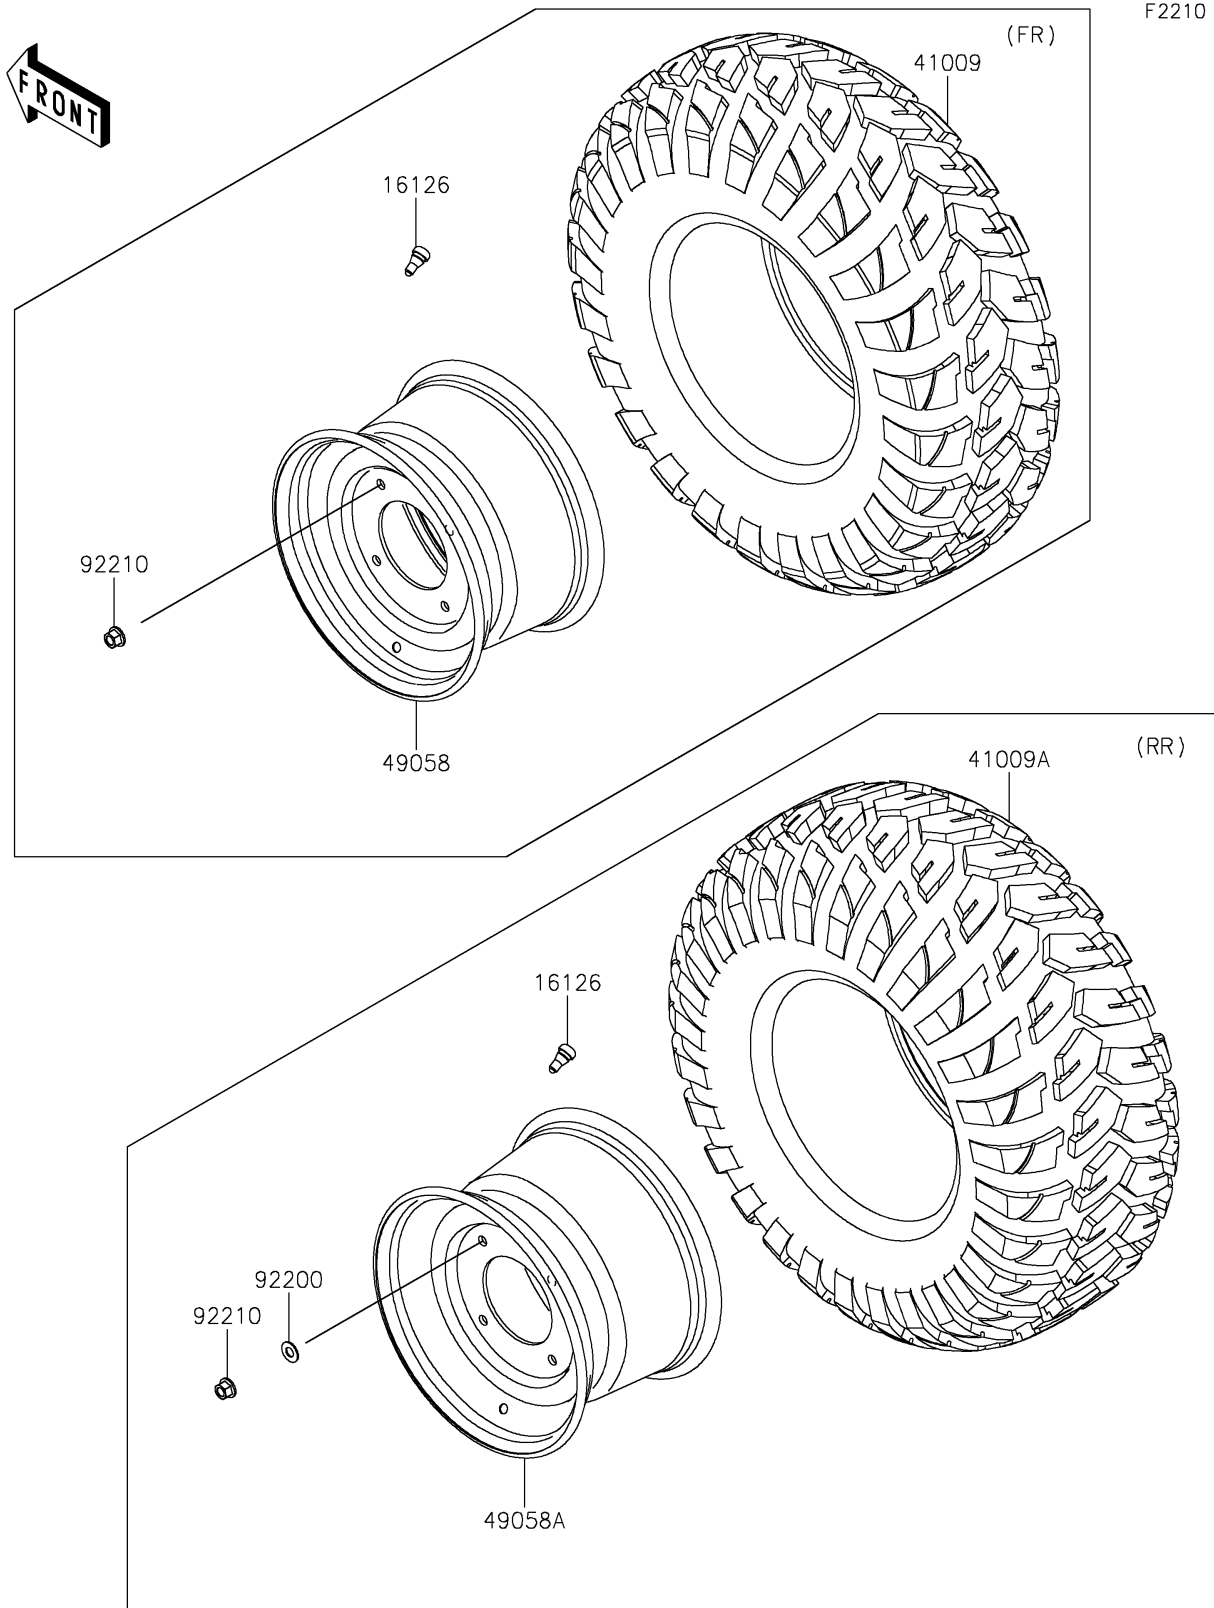

2026 MULE PRO-FXT™ 1000 LE CAMO

PARTS DIAGRAM

Wheels/Tires

2026 MULE PRO-FXT™ 1000 LE CAMO

PARTS LIST

Wheels/Tires

ITEM NAME	PART NUMBER	QUANTITY
-----------	-------------	----------
