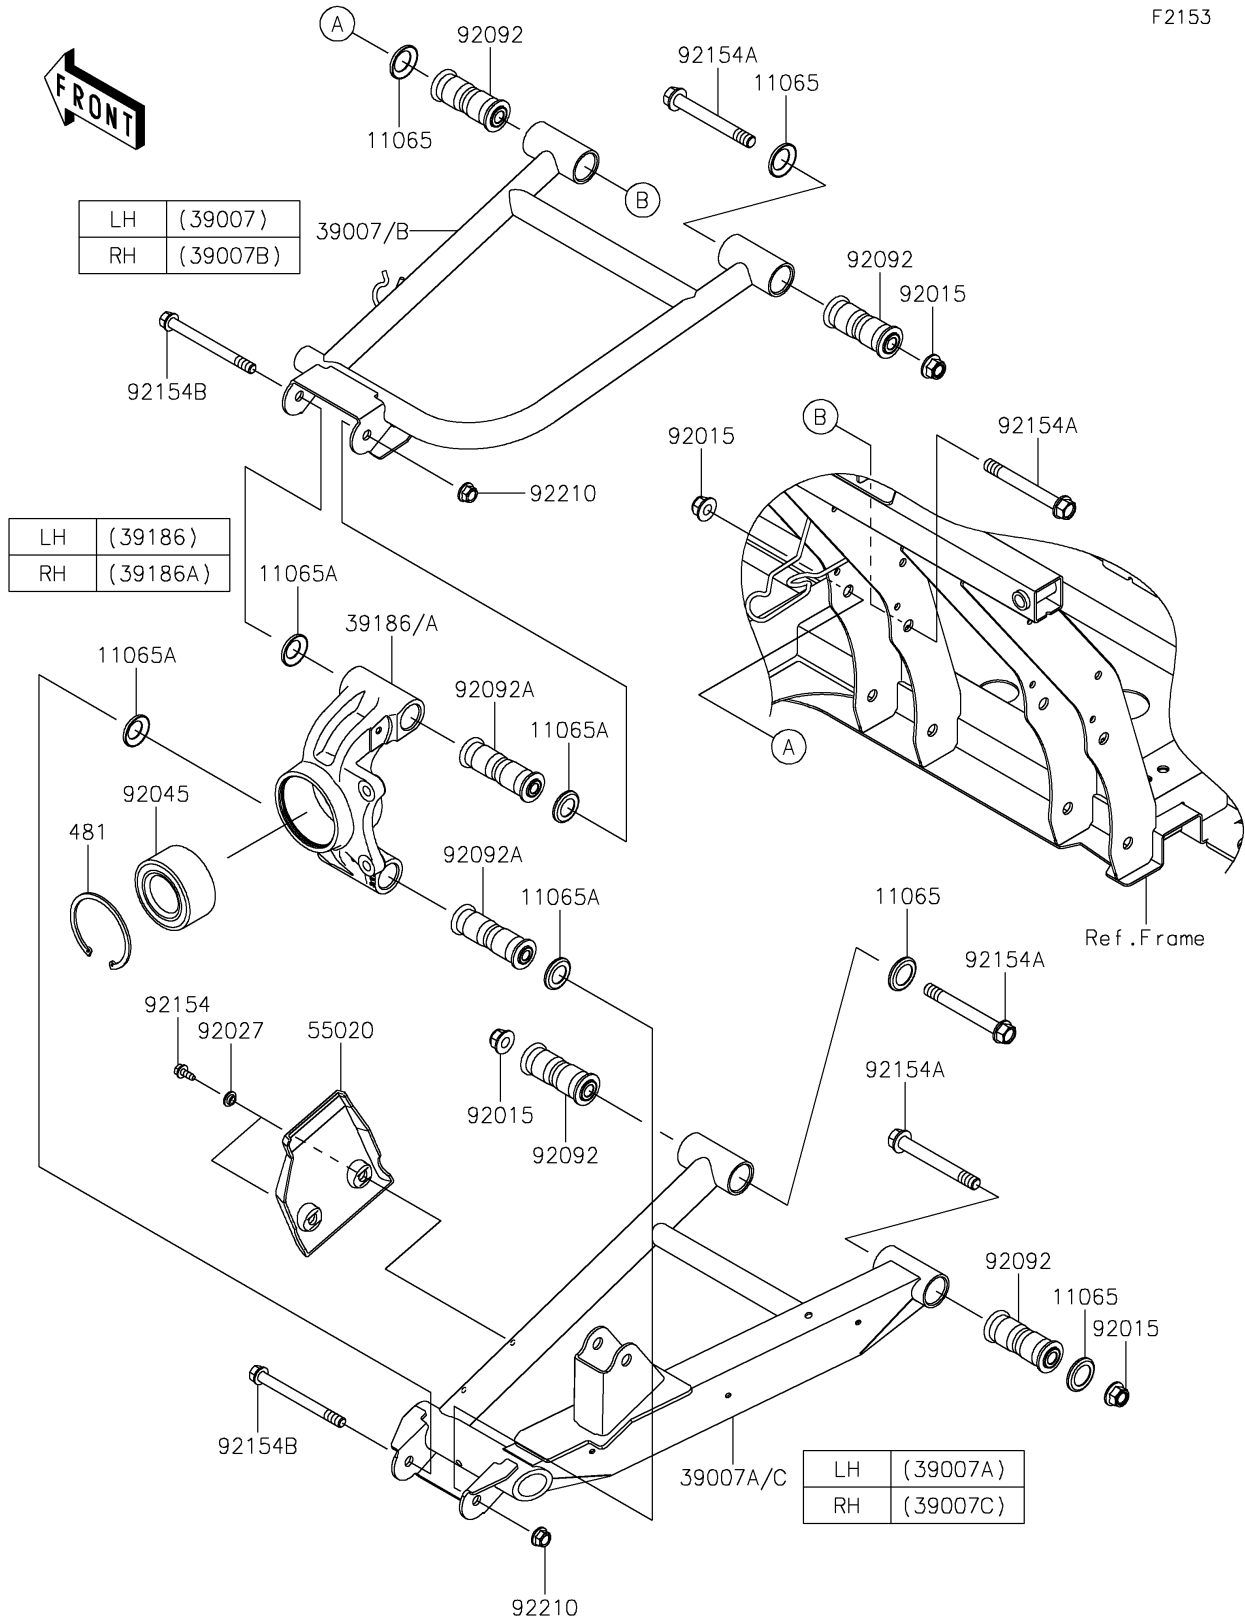

2025 MULE PRO-FXR 1000

PARTS DIAGRAM

Rear Suspension

F2153

2025 MULE PRO-FXR 1000

PARTS LIST

Rear Suspension

ITEM NAME

PART NUMBER

QUANTITY
