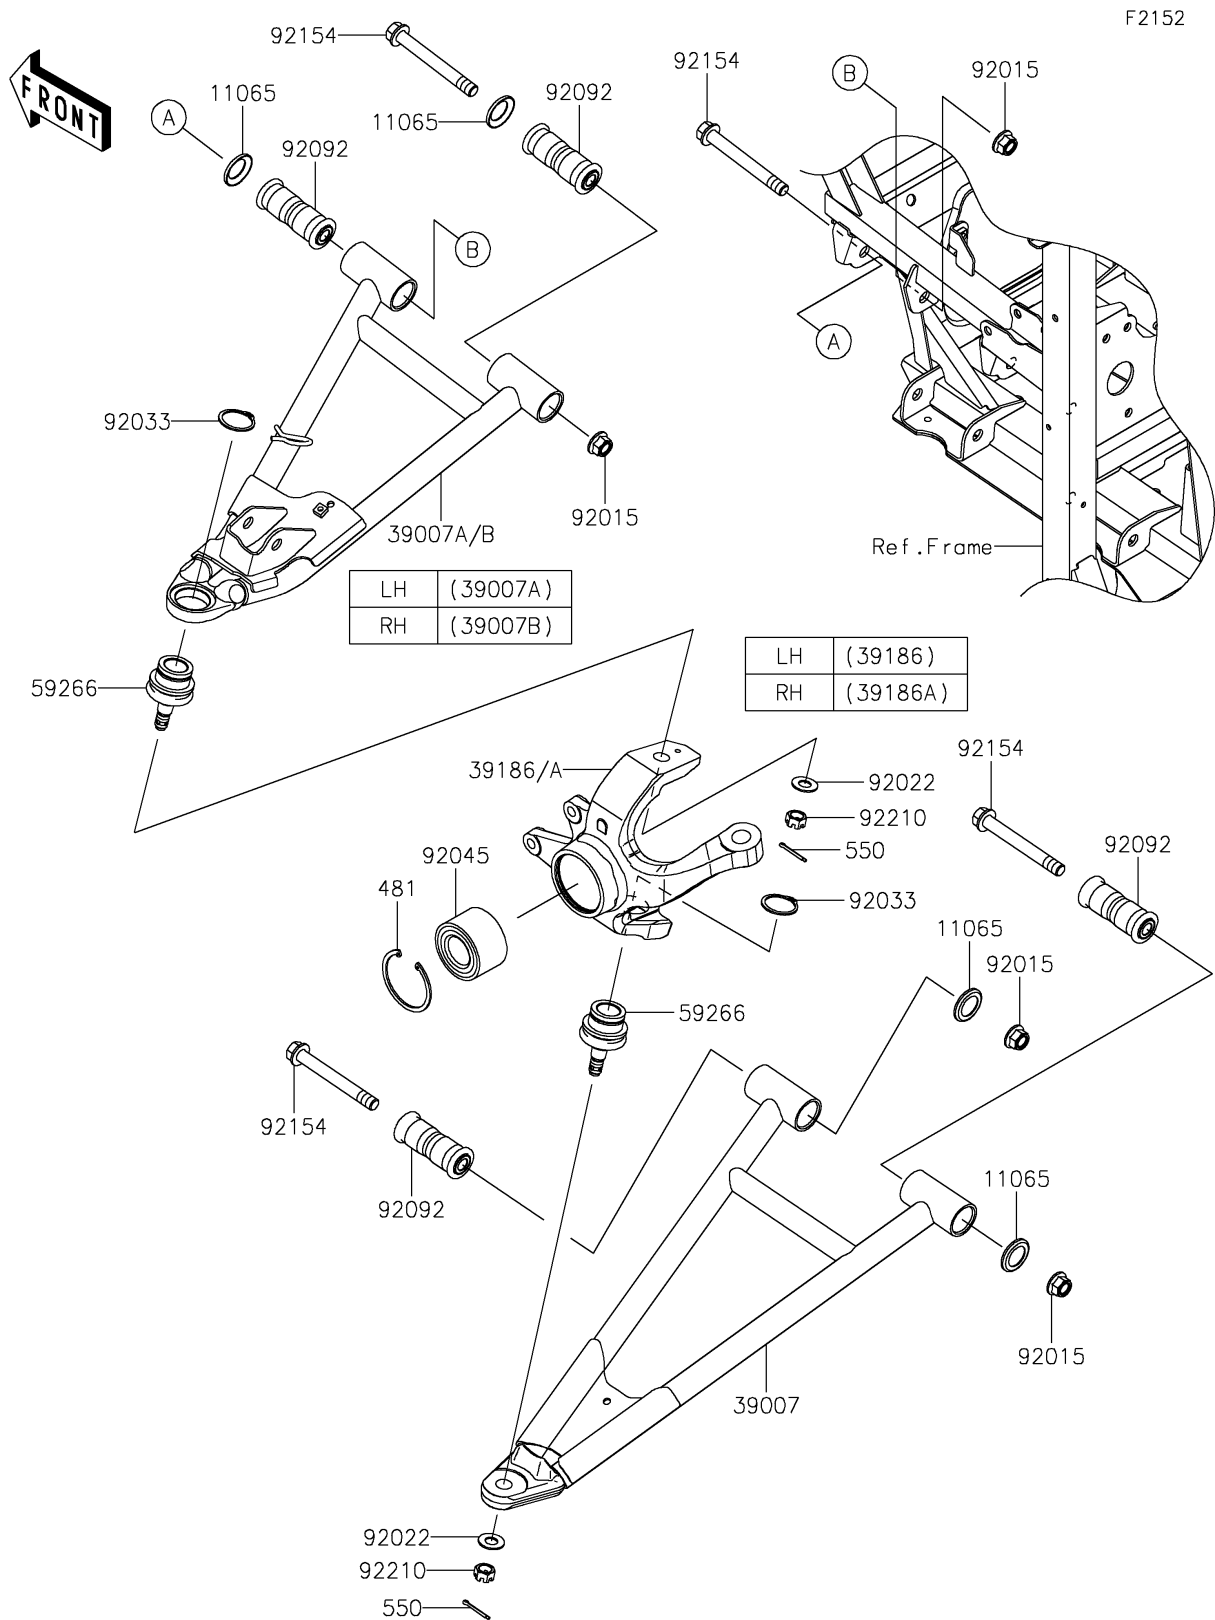

2026 MULE PRO-FXT™ 1000 LE CAMO

PARTS DIAGRAM

Front Suspension

2026 MULE PRO-FXT™ 1000 LE CAMO

PARTS LIST

Front Suspension

ITEM NAME	PART NUMBER	QUANTITY
-----------	-------------	----------
