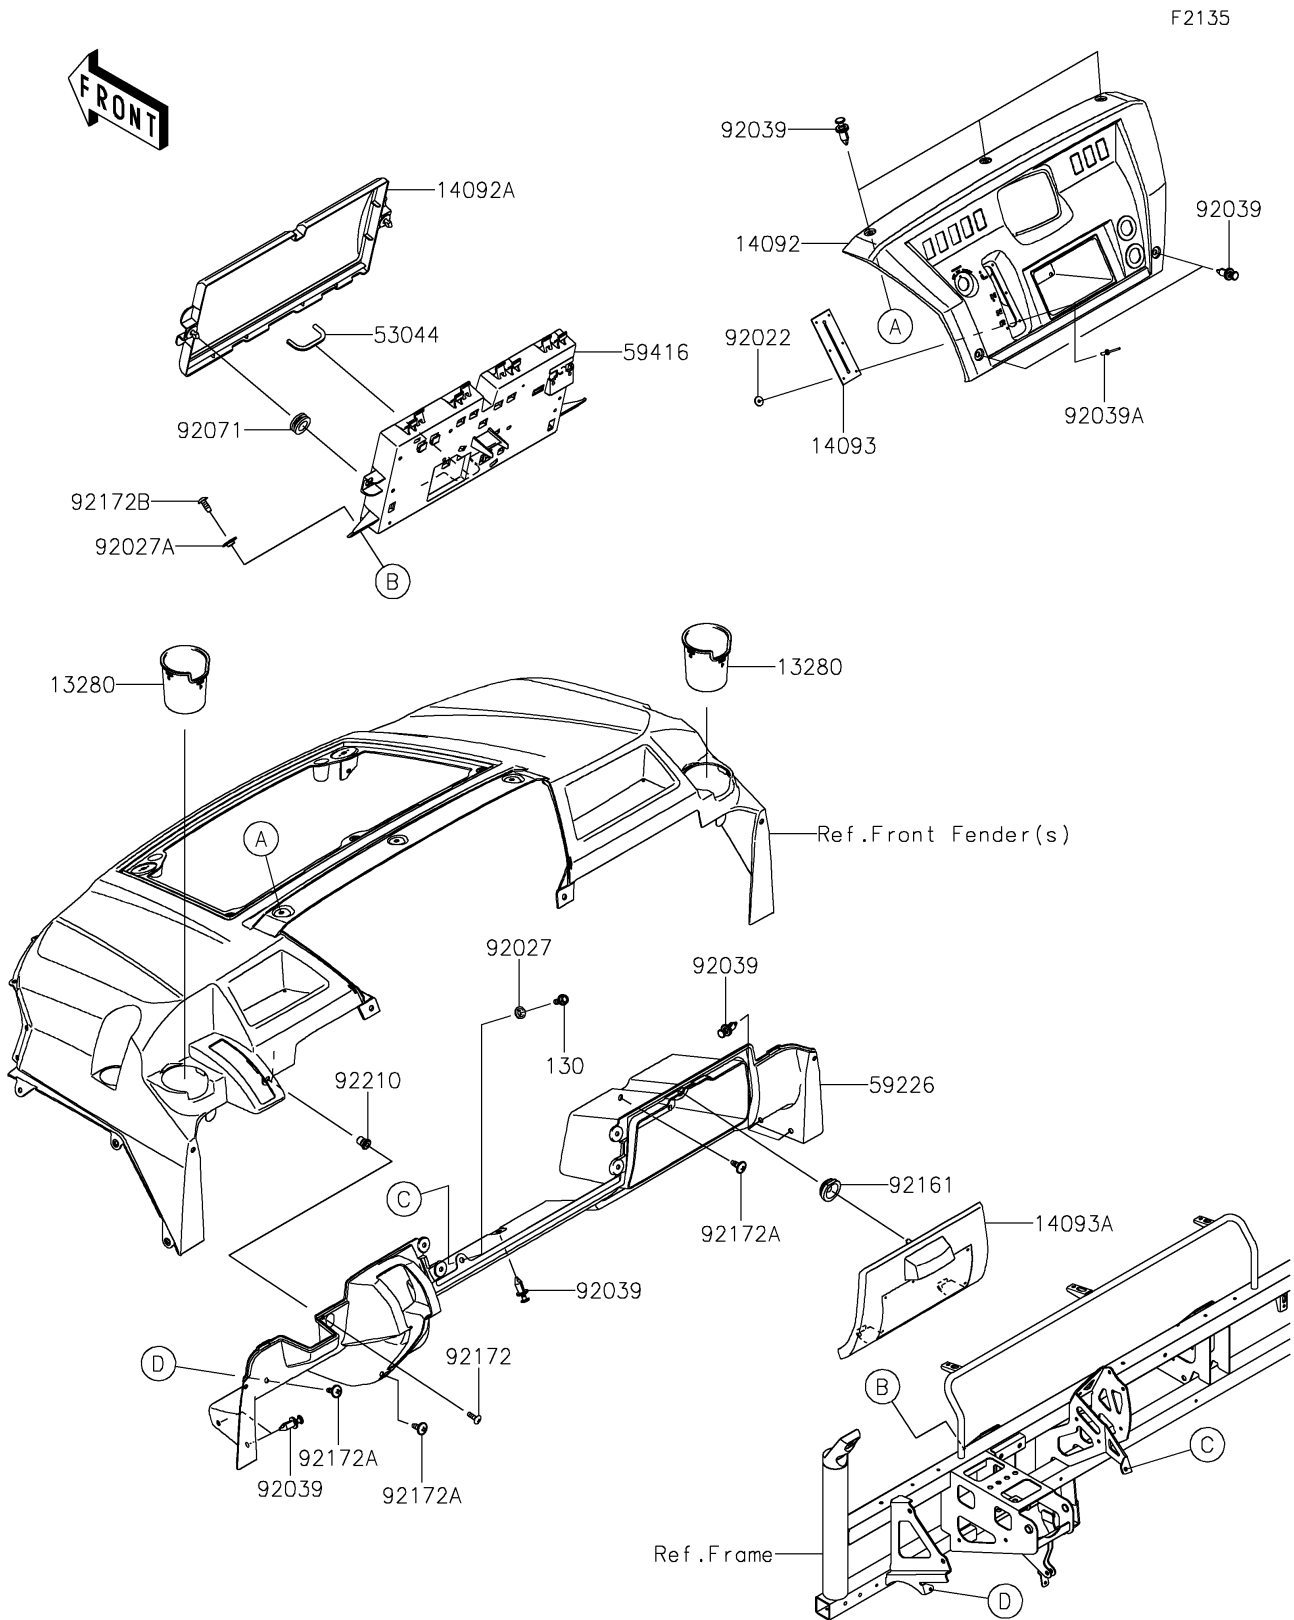

2025 MULE PRO-FXR 1000

PARTS DIAGRAM

Front Box

2025 MULE PRO-FXR 1000

PARTS LIST

Front Box

ITEM NAME	PART NUMBER	QUANTITY
HOLDER,CUP (Ref # 13280)	13280-0774	2
COVER,DASHBOARD (Ref # 14092)	14092-1192	1
COVER,ELECTRIC BOX (Ref # 14092A)	14092-1197	1
COVER,SHIFT LEVER (Ref # 14093)	14093-0146	1
COVER,GLOVE BOX (Ref # 14093A)	14093-1061	1
TRIM (Ref # 53044)	53044-0572	1
PANEL-CONTROL (Ref # 59226)	59226-0042	1
CASE-ELECTRIC (Ref # 59416)	59416-0026	1
WASHER,3.3X12X1.2 (Ref # 92022)	92022-1407	6
COLLAR,L=4.6 (Ref # 92027)	92027-1168	1
COLLAR,L=5.1 (Ref # 92027A)	92027-1260	2
RIVET (Ref # 92039)	92039-0865	10
RIVET (Ref # 92039A)	92039-1231	6
GROMMET (Ref # 92071)	92071-1131	2
DAMPER,7.8X30X11 (Ref # 92161)	92161-1953	1
SCREW,5MM (Ref # 92172)	92172-0292	1
SCREW,6X16 (Ref # 92172A)	92172-0711	3
SCREW,TAPPING,6X16 (Ref # 92172B)	92172-0739	2
NUT,WELL,5MM (Ref # 92210)	92210-0370	1
BOLT-FLANGED,6X16 (Ref # 130)	130CA0616	1