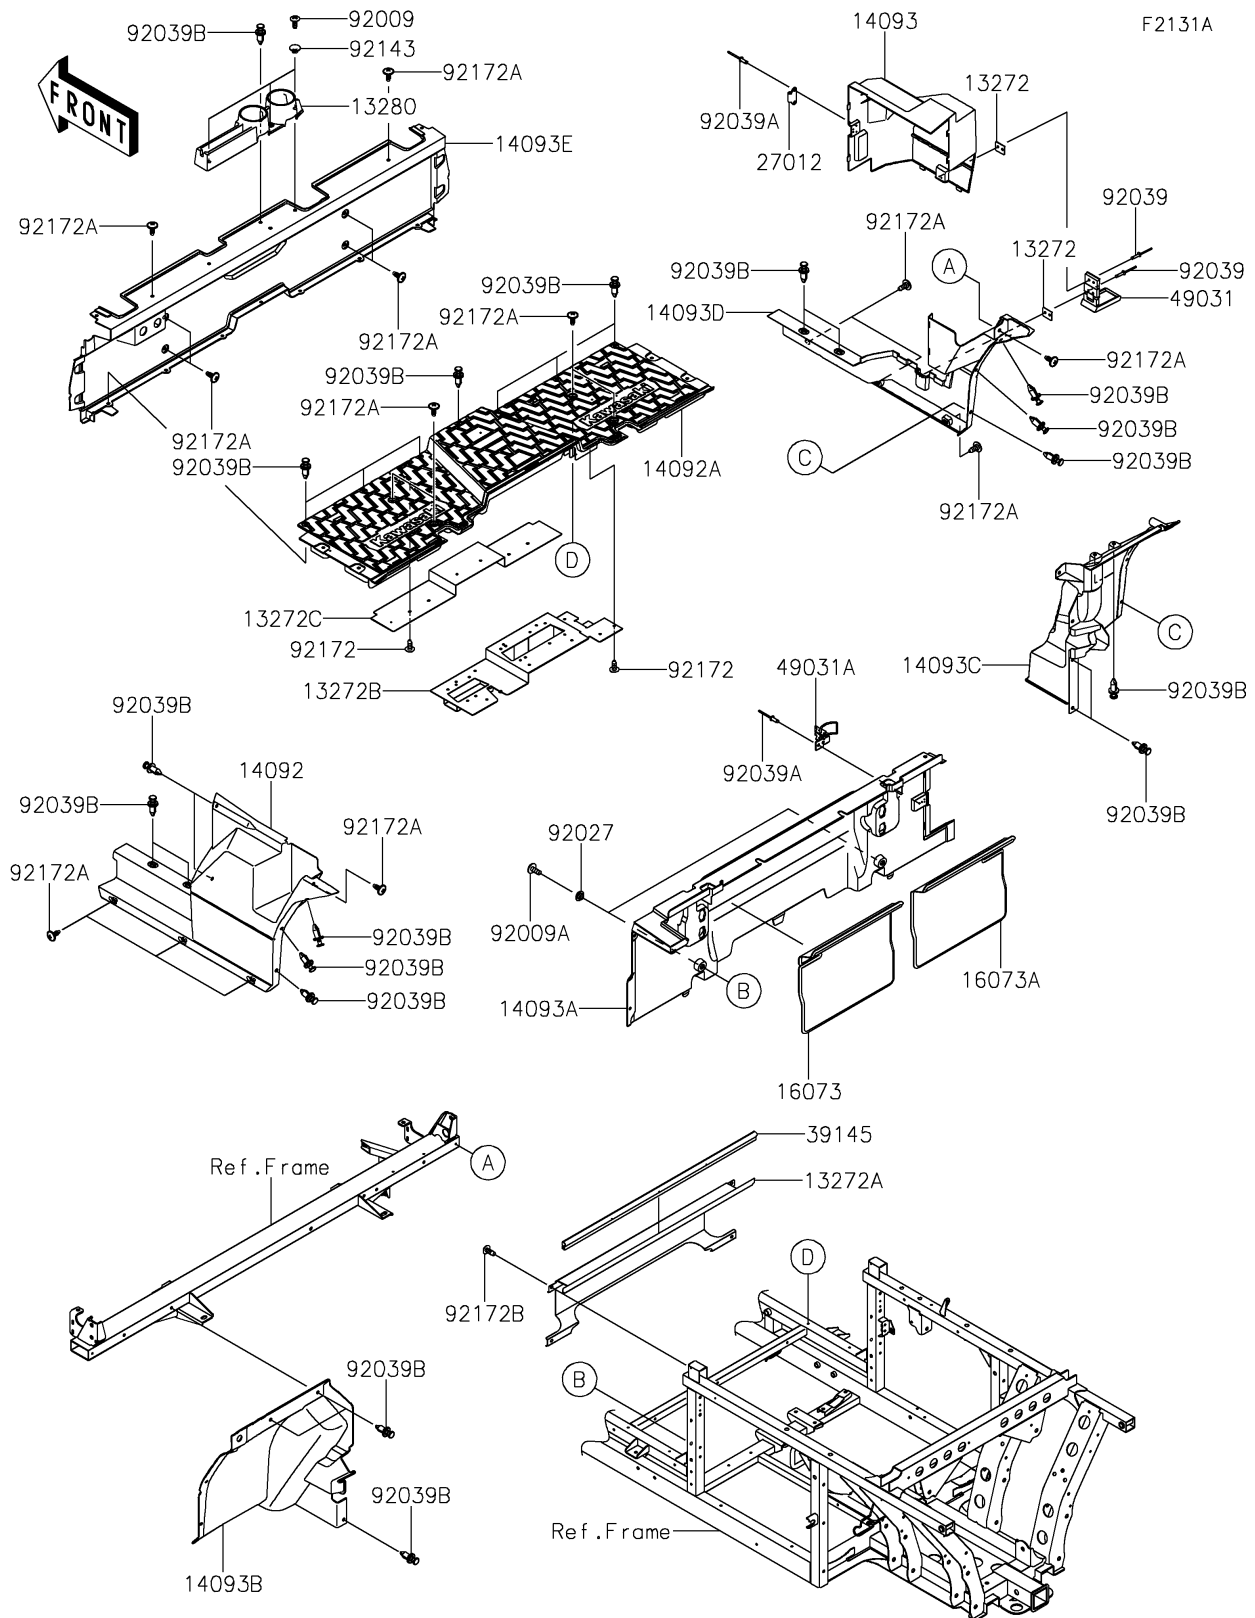

2026 MULE PRO-FXT™ 1000 LE CAMO

PARTS DIAGRAM

Frame Fittings(Rear)(BTFNN/BTFNL)

2026 MULE PRO-FXT™ 1000 LE CAMO

PARTS LIST

Frame Fittings(Rear)(BTFNN/BTFNL)

ITEM NAME

PART NUMBER

QUANTITY
