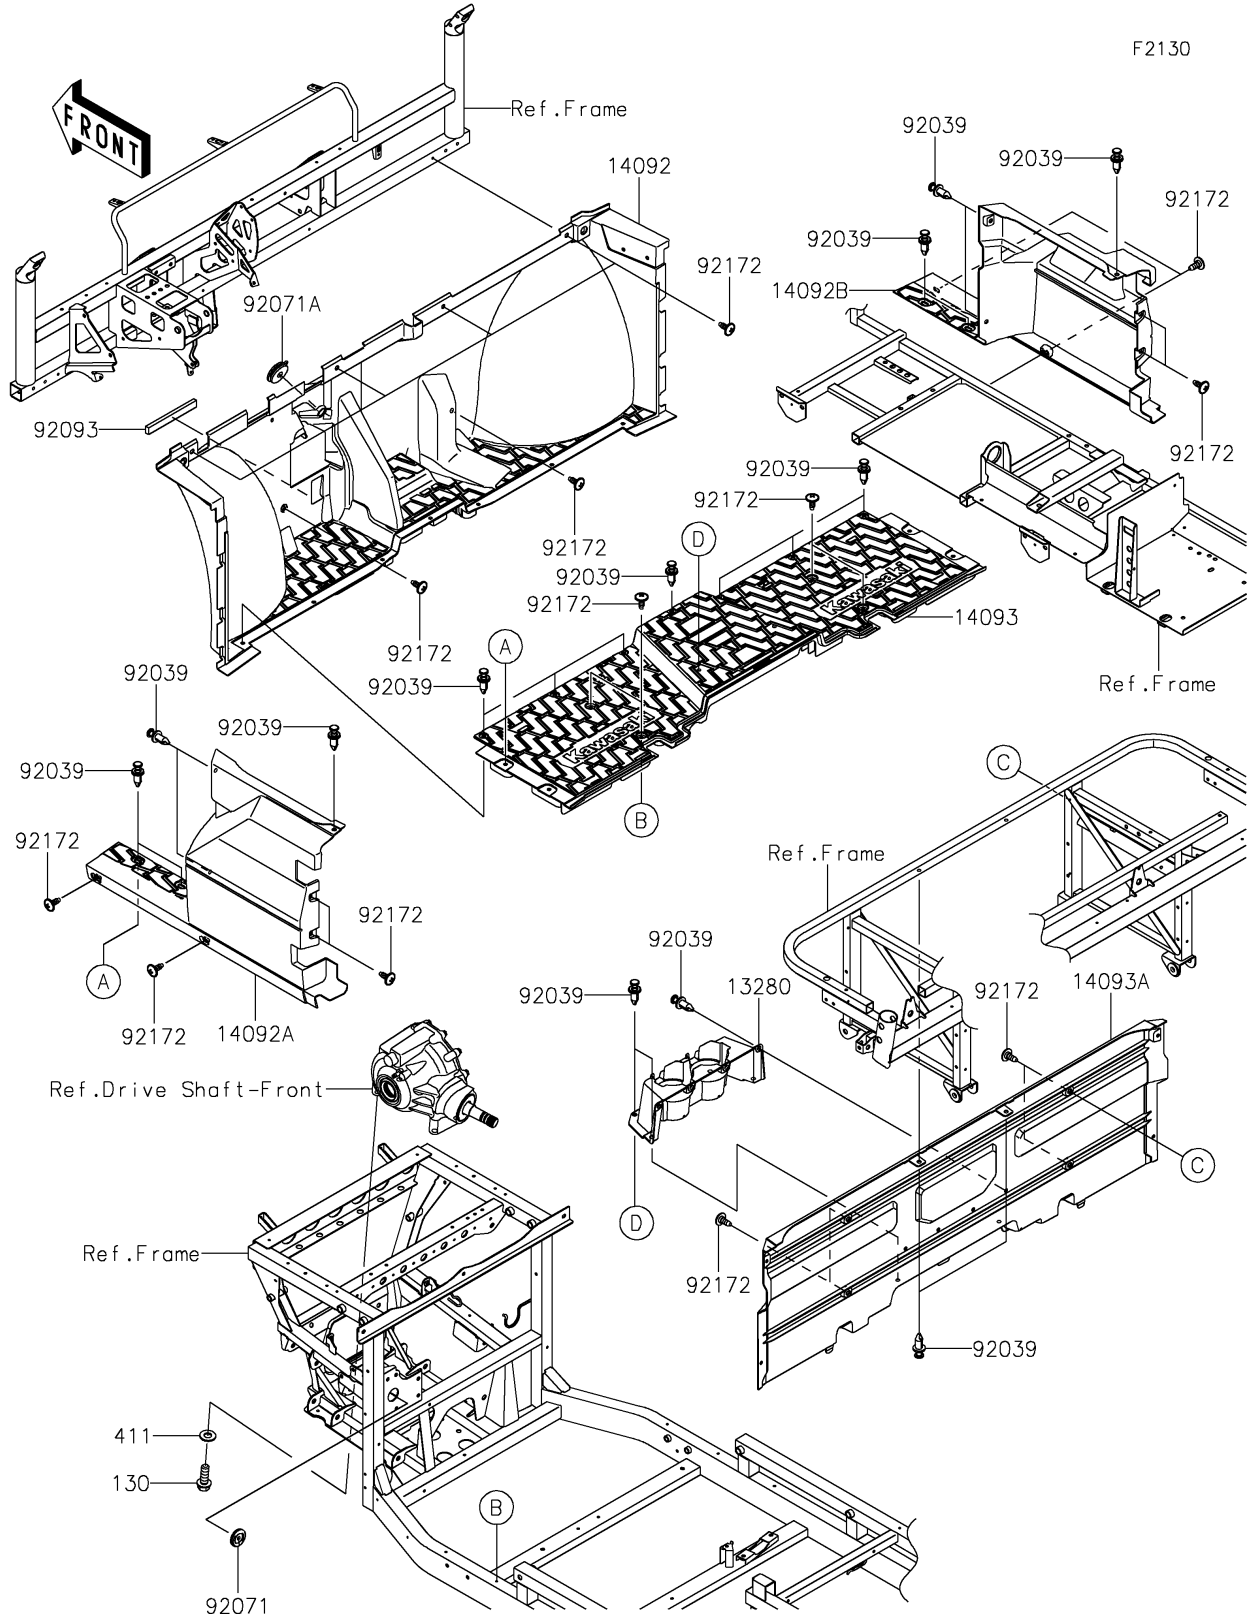

2025 MULE PRO-FXR 1000

PARTS DIAGRAM

Frame Fittings(Front)(BRFNN-BSSNL)

2025 MULE PRO-FXR 1000

PARTS LIST

Frame Fittings(Front)(BRFNN-BSSNL)

ITEM NAME

PART NUMBER

QUANTITY
