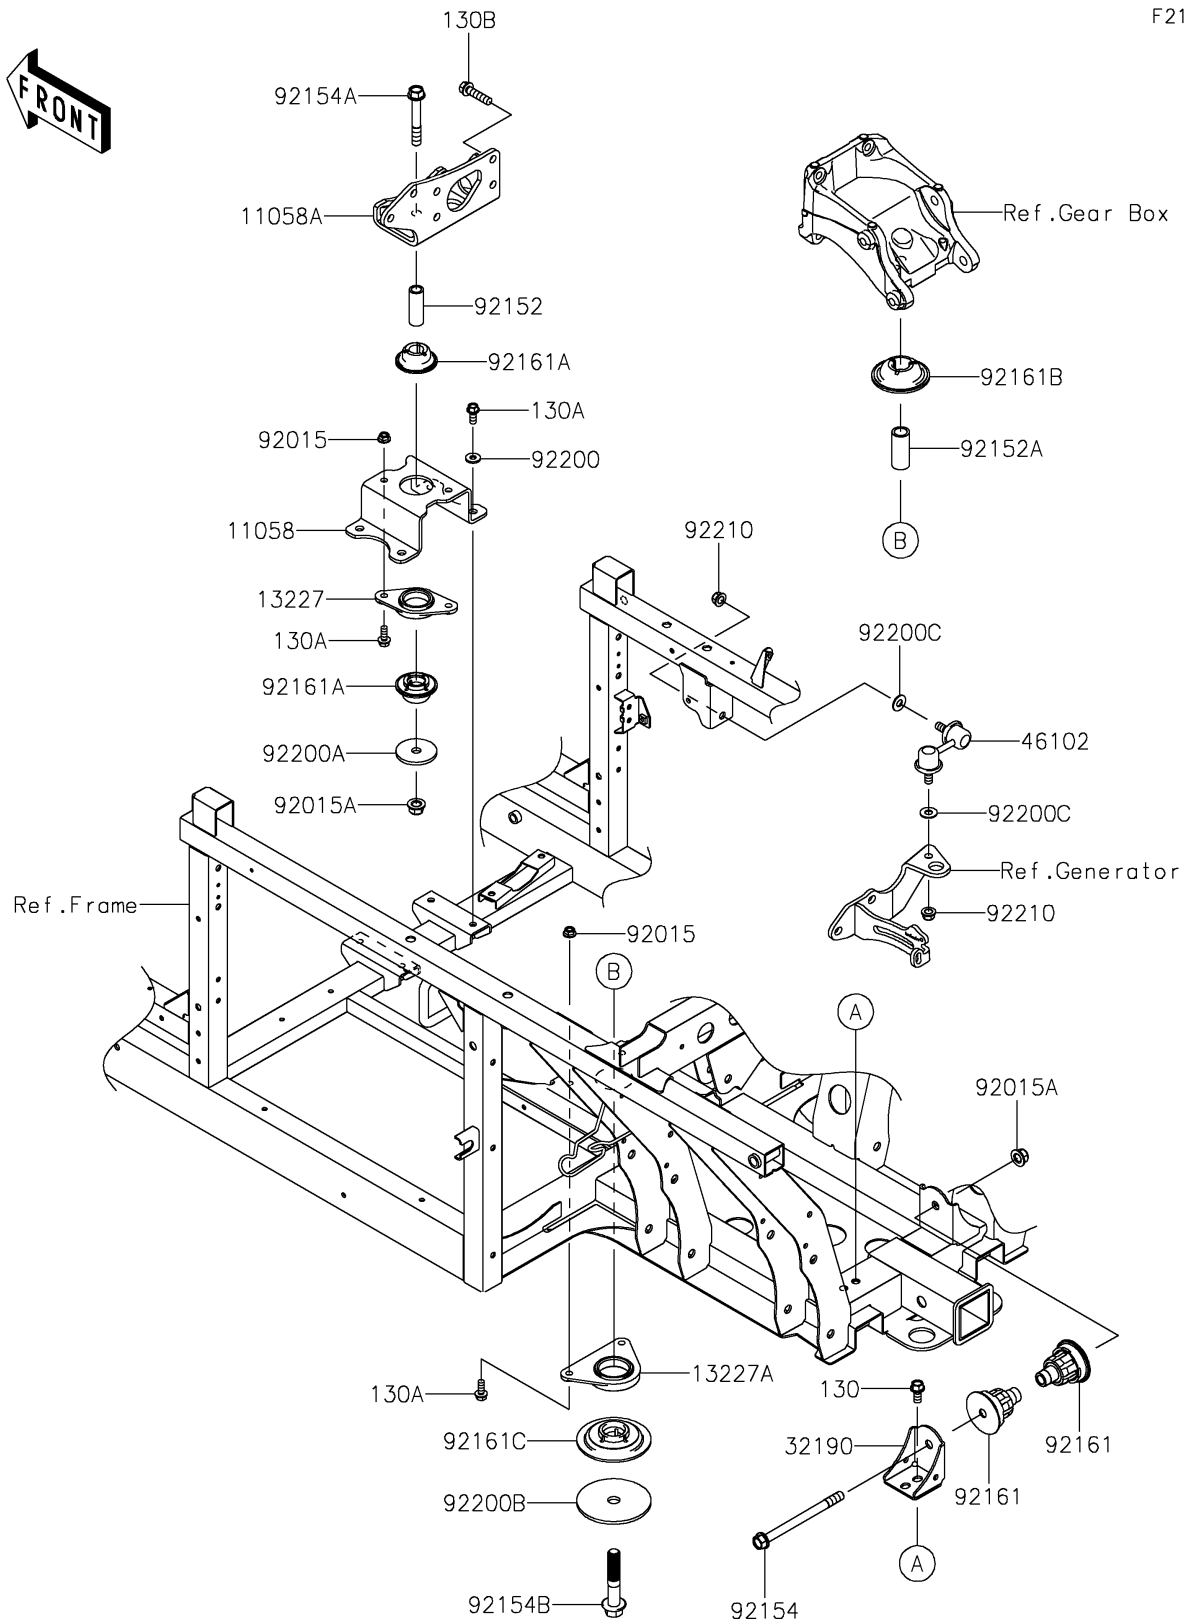

2025 MULE PRO-FXR 1000

PARTS DIAGRAM

Engine Mount

F2122

2025 MULE PRO-FXR 1000

PARTS LIST Engine Mount

ITEM NAME	PART NUMBER	QUANTITY
-----------	-------------	----------
