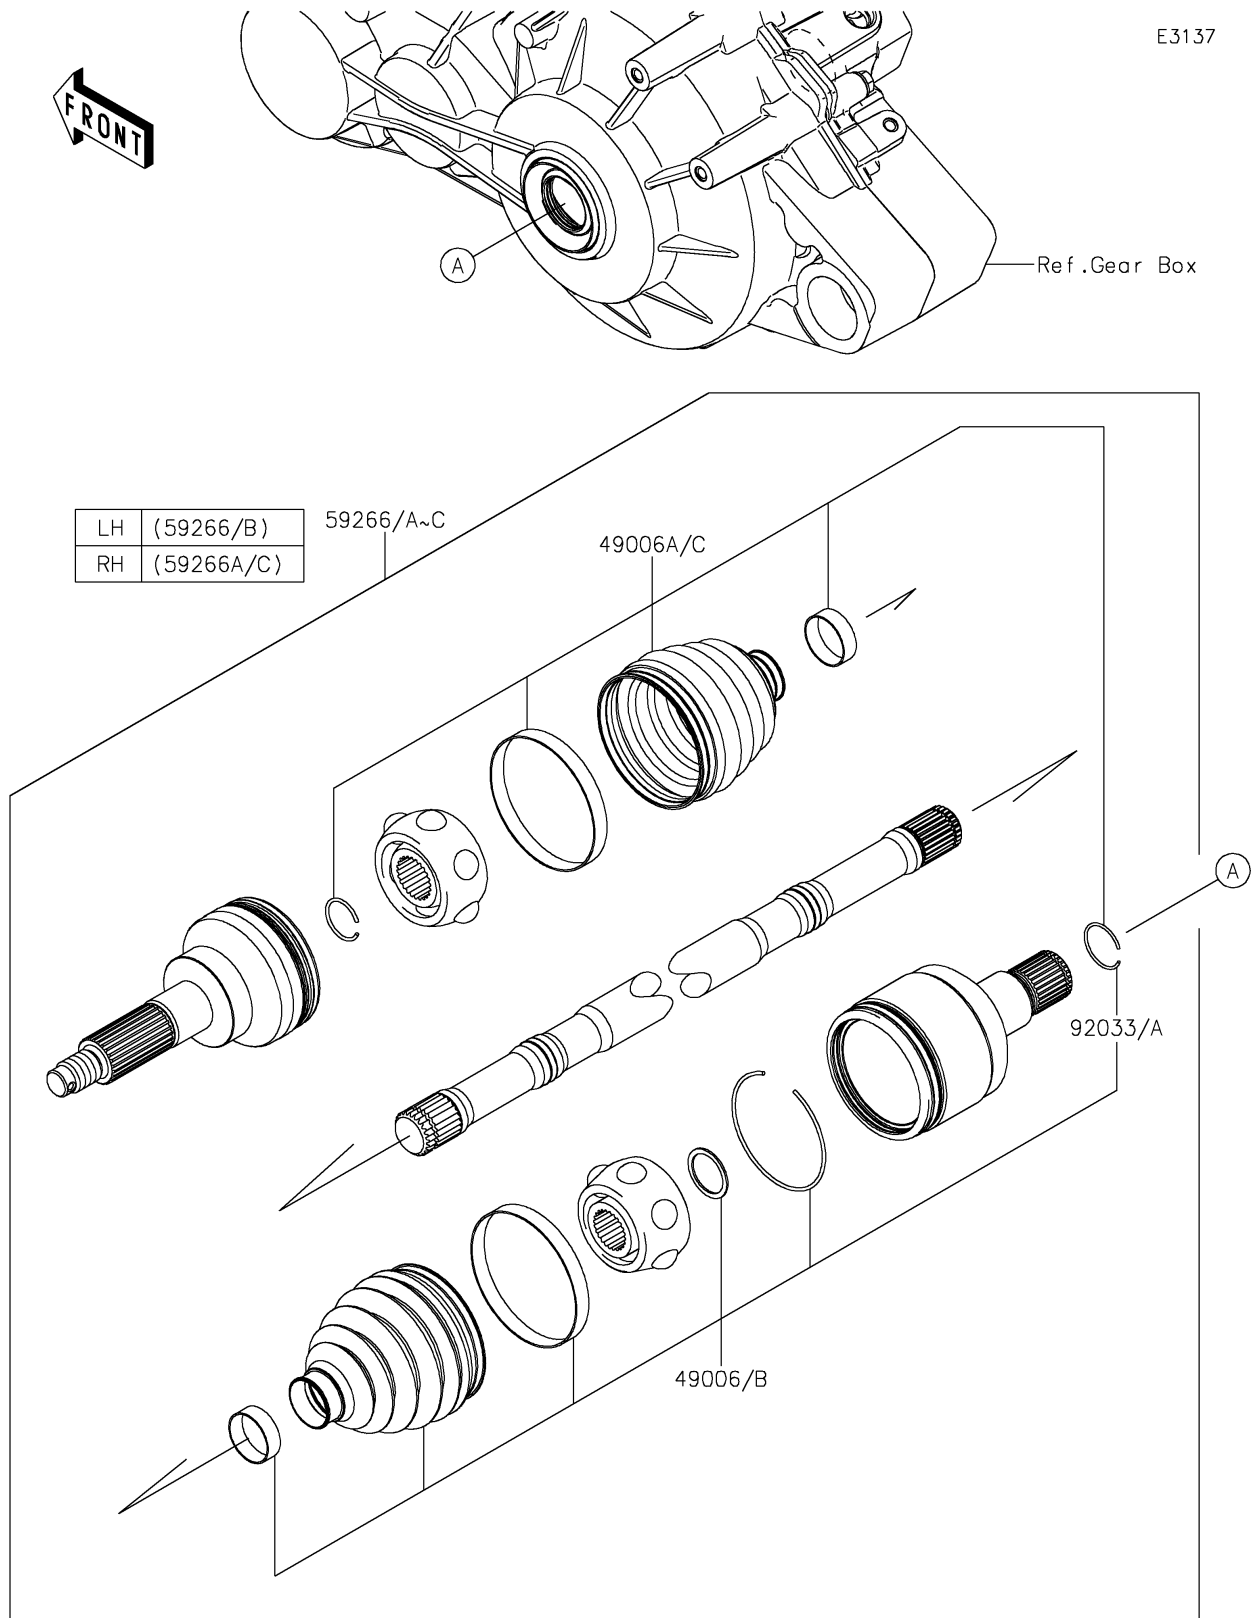

2025 MULE PRO-FXR 1000

PARTS DIAGRAM

Drive Shaft-Rear

2025 MULE PRO-FXR 1000

PARTS LIST

Drive Shaft-Rear

ITEM NAME

PART NUMBER

QUANTITY
