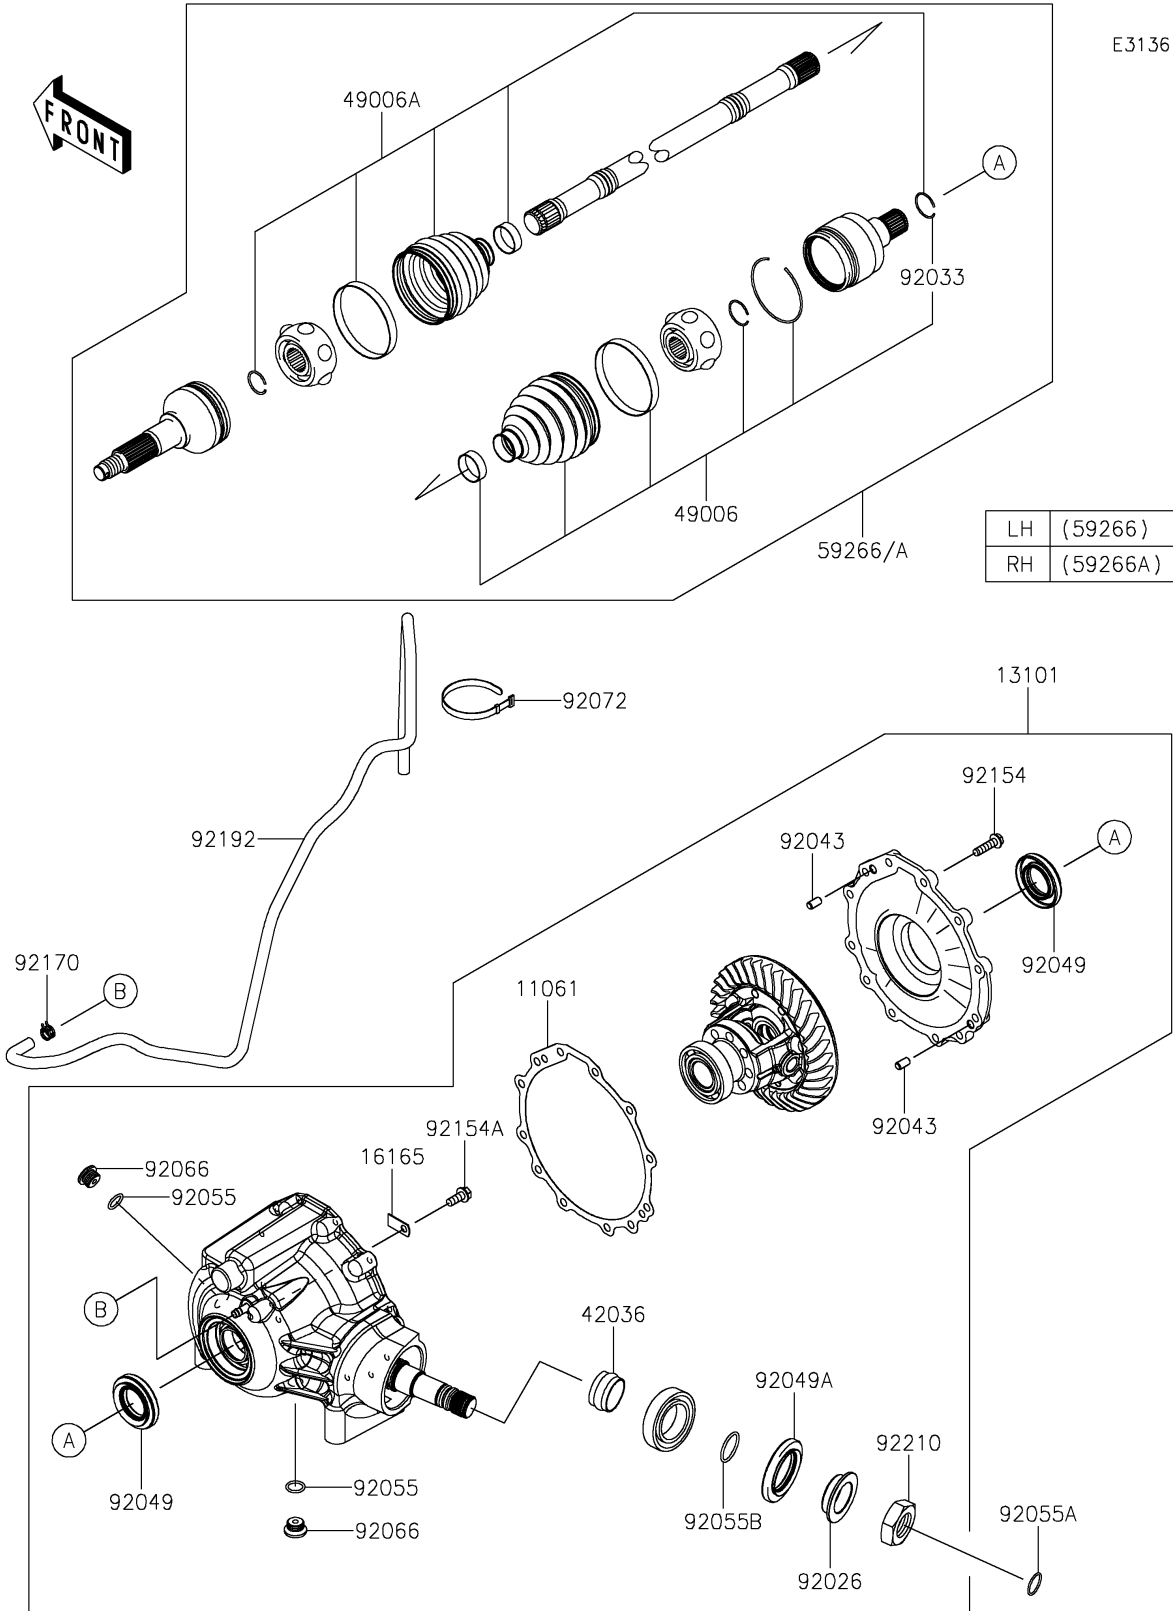

2026 MULE PRO-FXT™ 1000 LE CAMO

PARTS DIAGRAM

Drive Shaft-Front

2026 MULE PRO-FXT™ 1000 LE CAMO

PARTS LIST

Drive Shaft-Front

ITEM NAME	PART NUMBER	QUANTITY
-----------	-------------	----------
