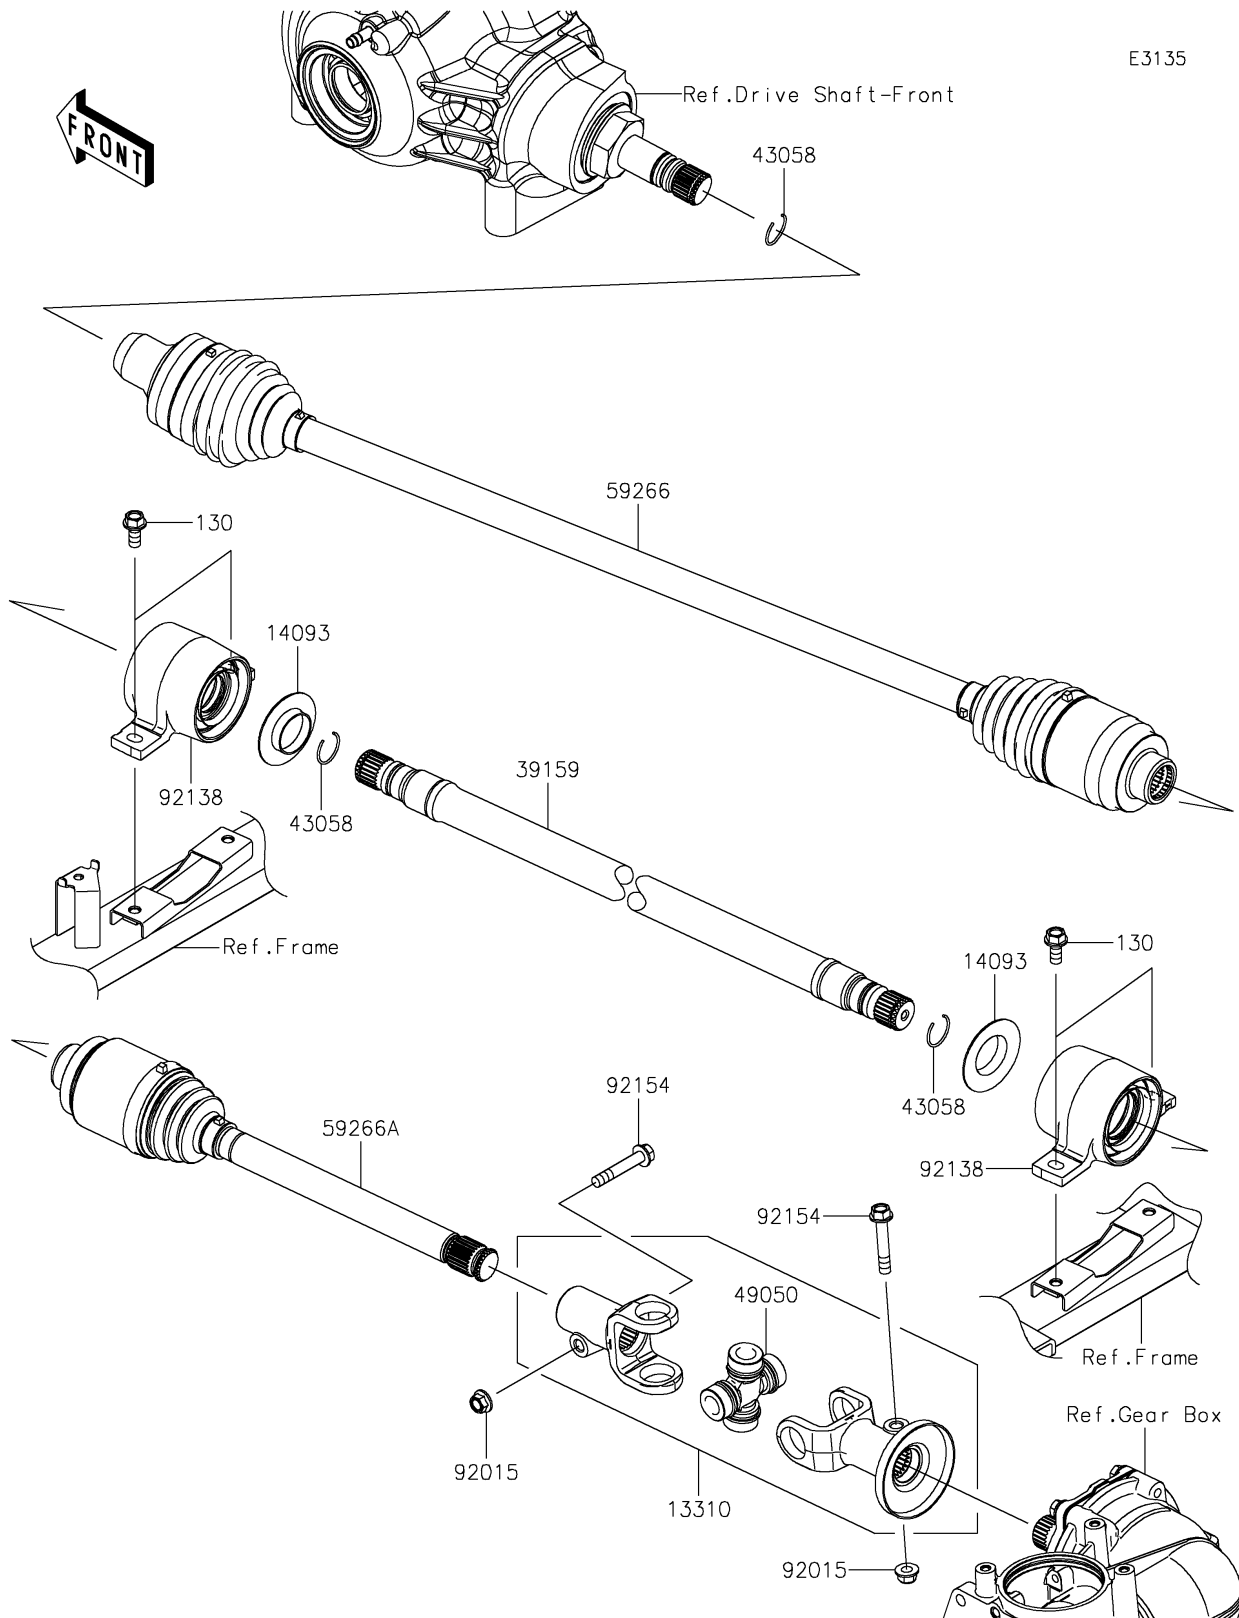

2025 MULE PRO-FXR 1000

PARTS DIAGRAM

Drive Shaft-Propeller

2025 MULE PRO-FXR 1000

PARTS LIST

Drive Shaft-Propeller

ITEM NAME

PART NUMBER

QUANTITY
