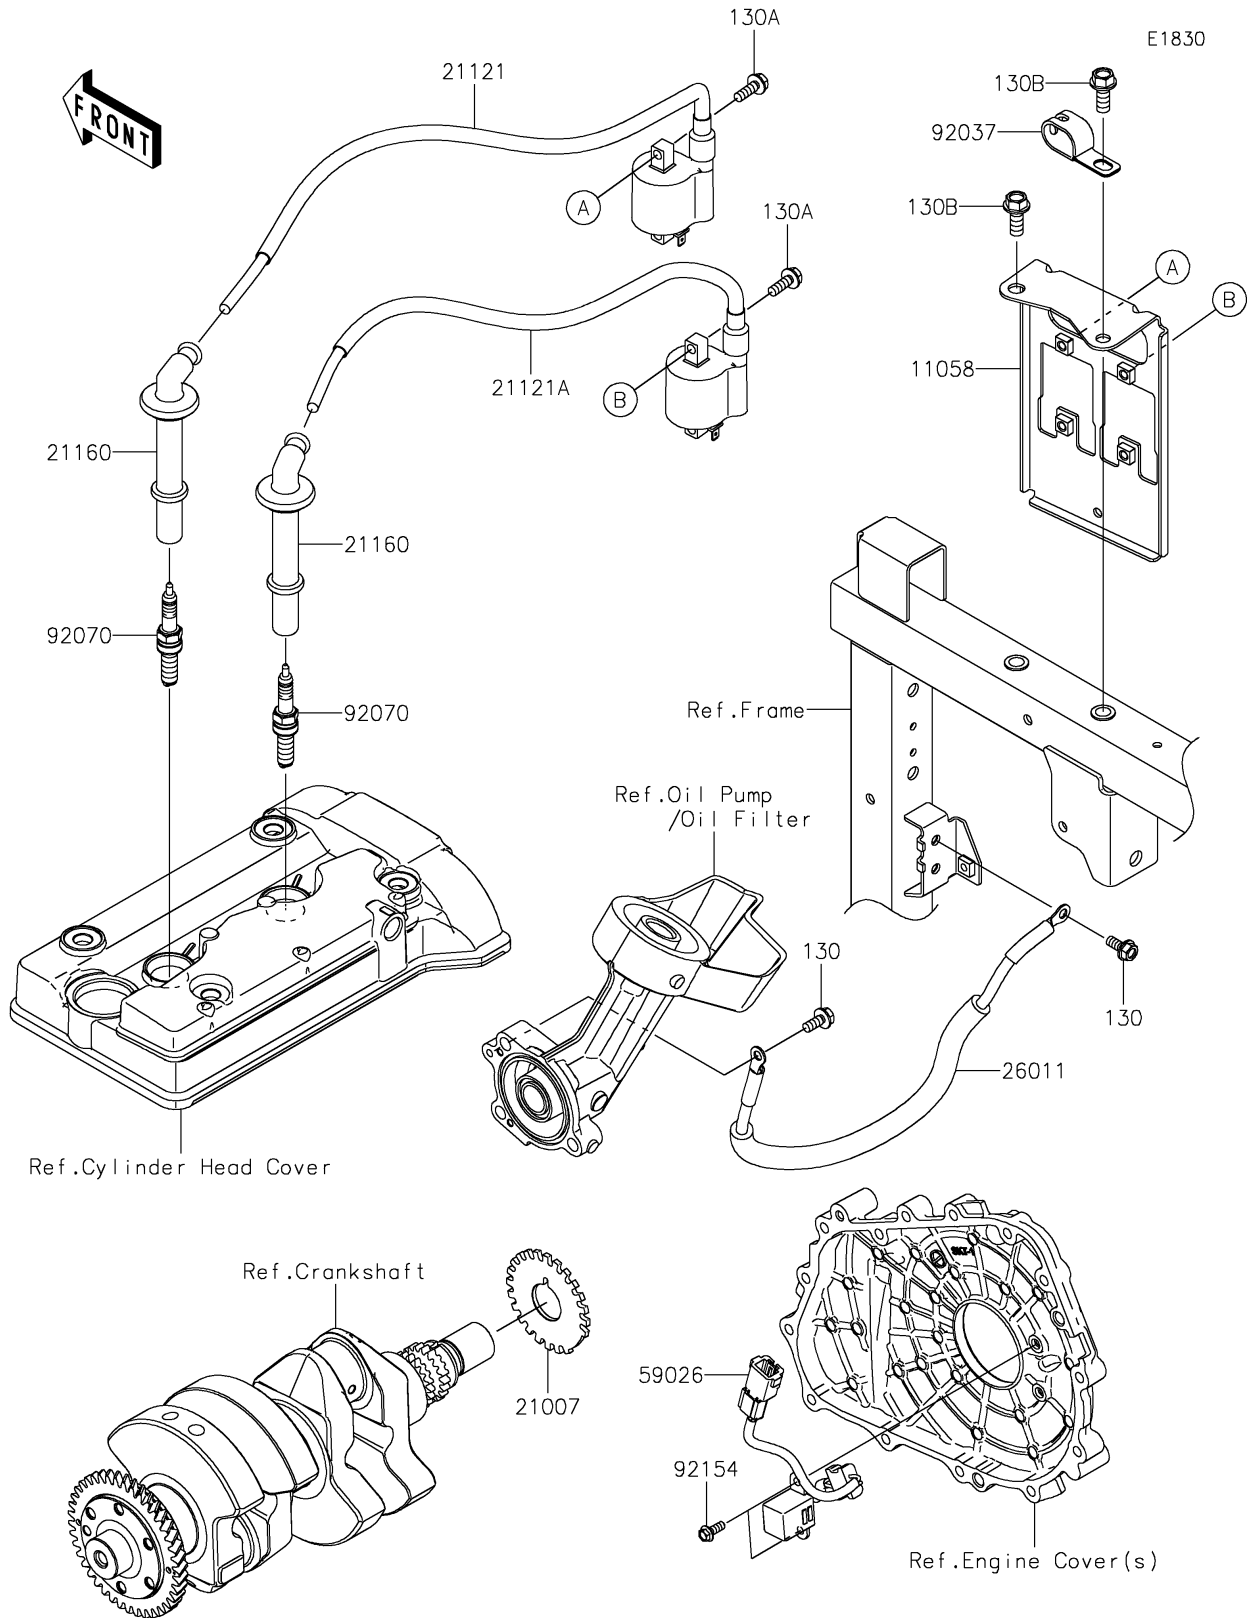

2026 MULE PRO-FXT™ 1000 LE CAMO

PARTS DIAGRAM

Ignition System

2026 MULE PRO-FXT™ 1000 LE CAMO

PARTS LIST

Ignition System

ITEM NAME	PART NUMBER	QUANTITY
-----------	-------------	----------
