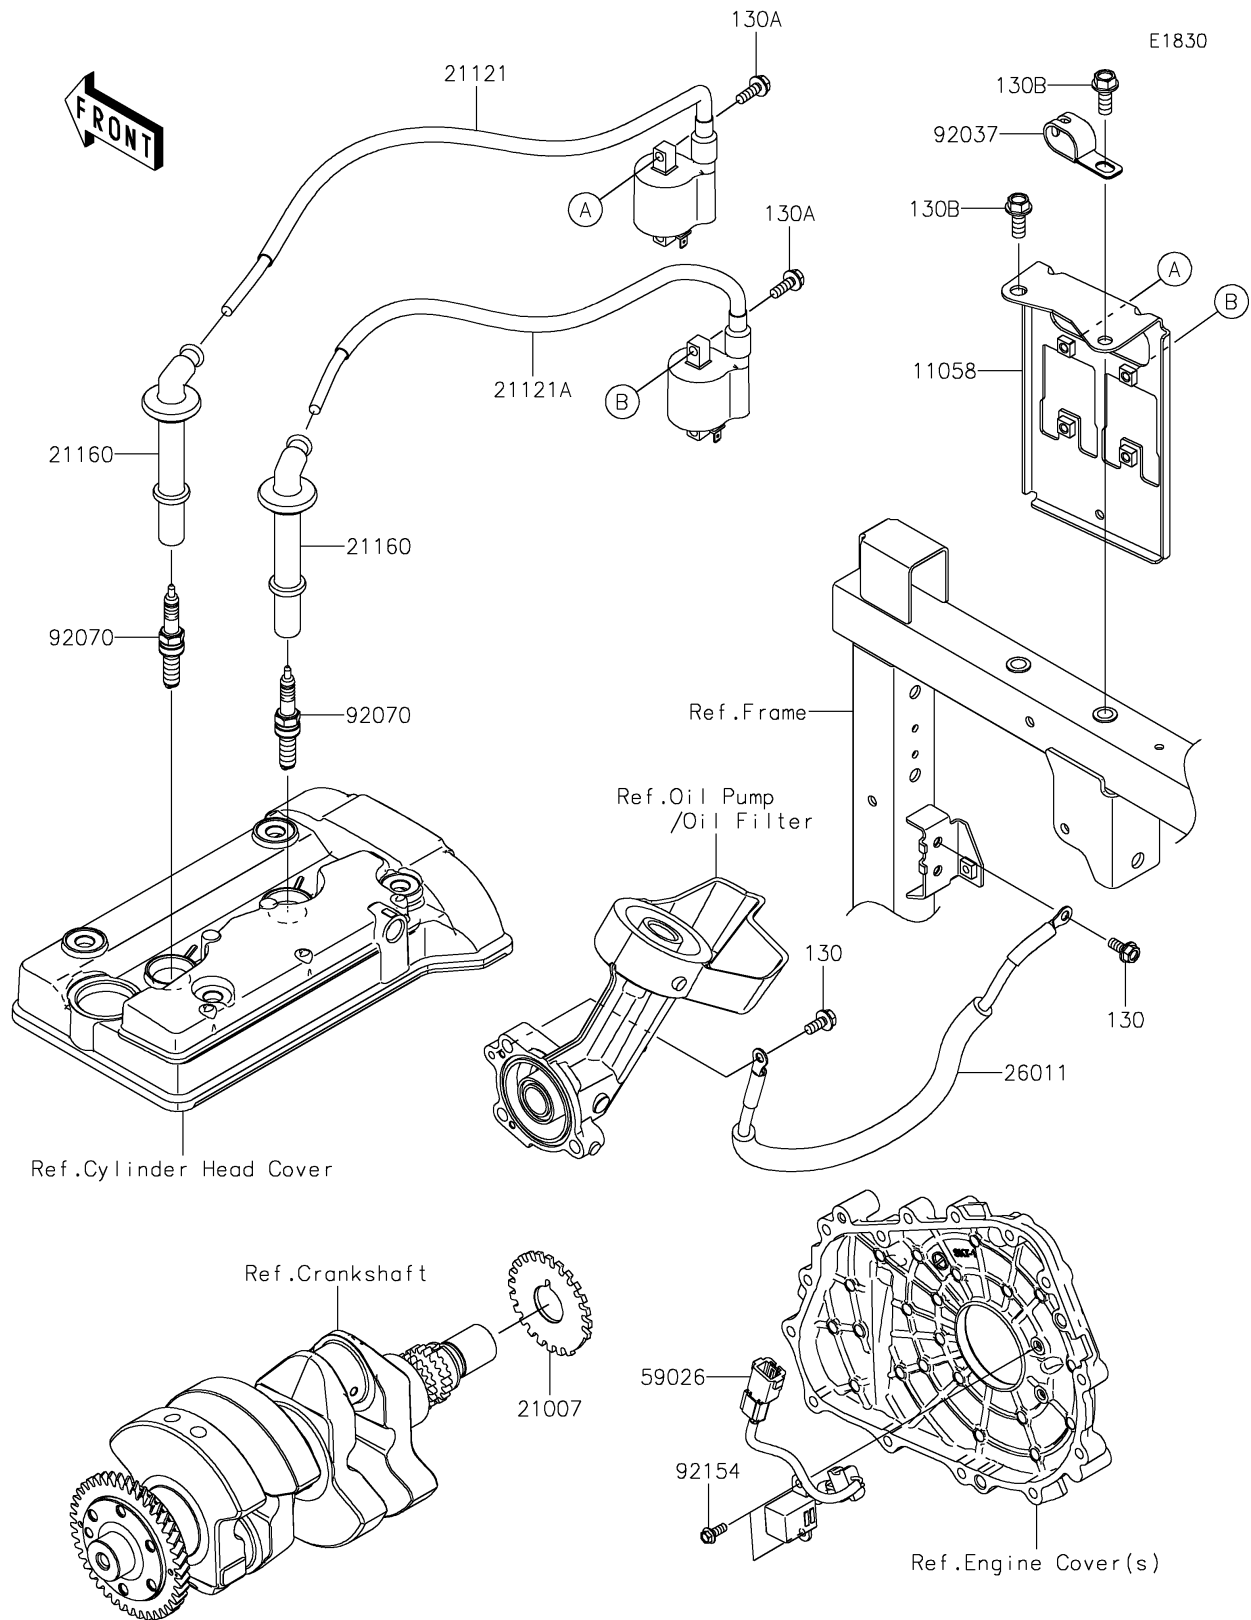

2025 MULE PRO-FXR 1000

PARTS DIAGRAM

Ignition System

2025 MULE PRO-FXR 1000

PARTS LIST

Ignition System

ITEM NAME	PART NUMBER	QUANTITY
BRACKET,COIL-IGNITION (Ref # 11058)	11058-0333	1
ROTOR (Ref # 21007)	21007-0726	1
COIL-IGNITION,#1 (Ref # 21121)	21121-0751	1
COIL-IGNITION,#2 (Ref # 21121A)	21121-0752	1
CAP-ASSY-PLUG (Ref # 21160)	21160-0030	2
WIRE-LEAD (Ref # 26011)	26011-2420	1
COIL-PULSING (Ref # 59026)	59026-0566	1
CLAMP (Ref # 92037)	92037-2204	1
PLUG-SPARK,LMAR9G(NGK) (Ref # 92070)	92070-0716	2
BOLT,FLANGED,5X14 (Ref # 92154)	92154-3884	2
BOLT-FLANGED,6X14 (Ref # 130)	130BA0614	2
BOLT-FLANGED,6X18 (Ref # 130A)	130BA0618	4
BOLT-FLANGED,8X20 (Ref # 130B)	130BA0820	2