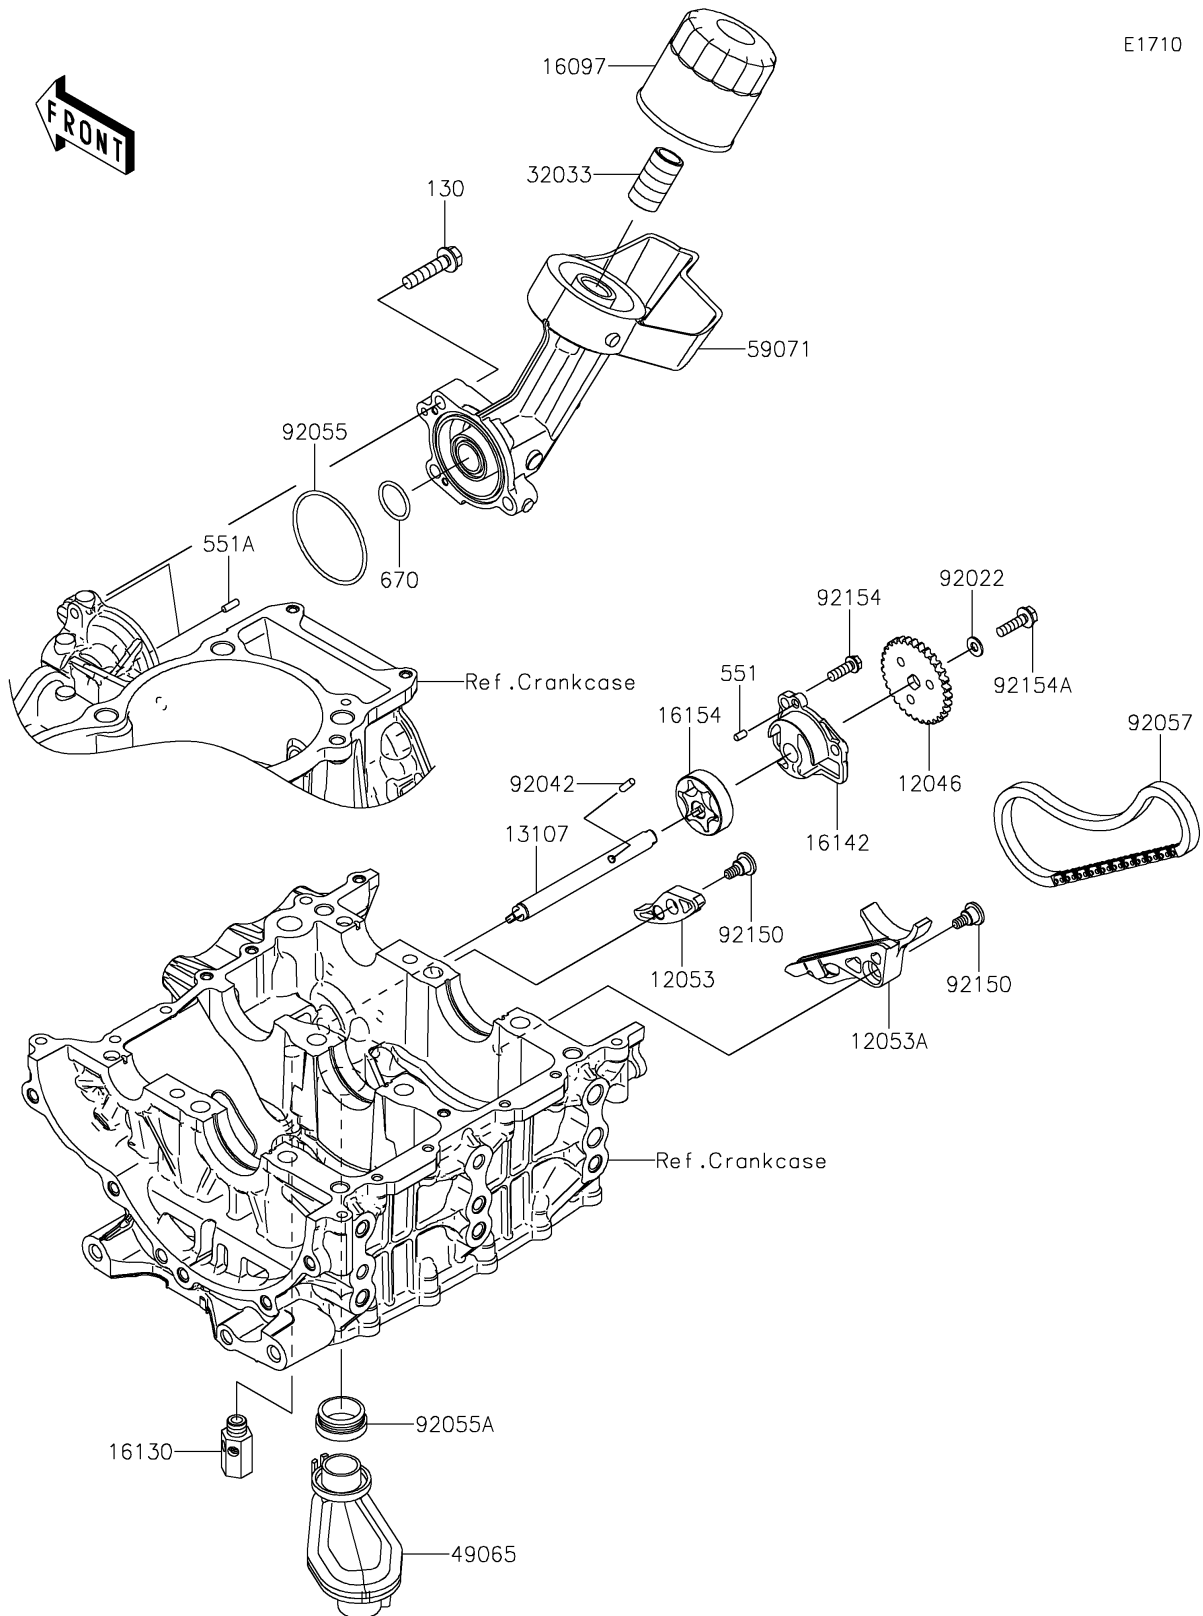

2026 MULE PRO-FXT™ 1000 LE CAMO

PARTS DIAGRAM

Oil Pump/Oil Filter

2026 MULE PRO-FXT™ 1000 LE CAMO

PARTS LIST

Oil Pump/Oil Filter

ITEM NAME	PART NUMBER	QUANTITY
-----------	-------------	----------
