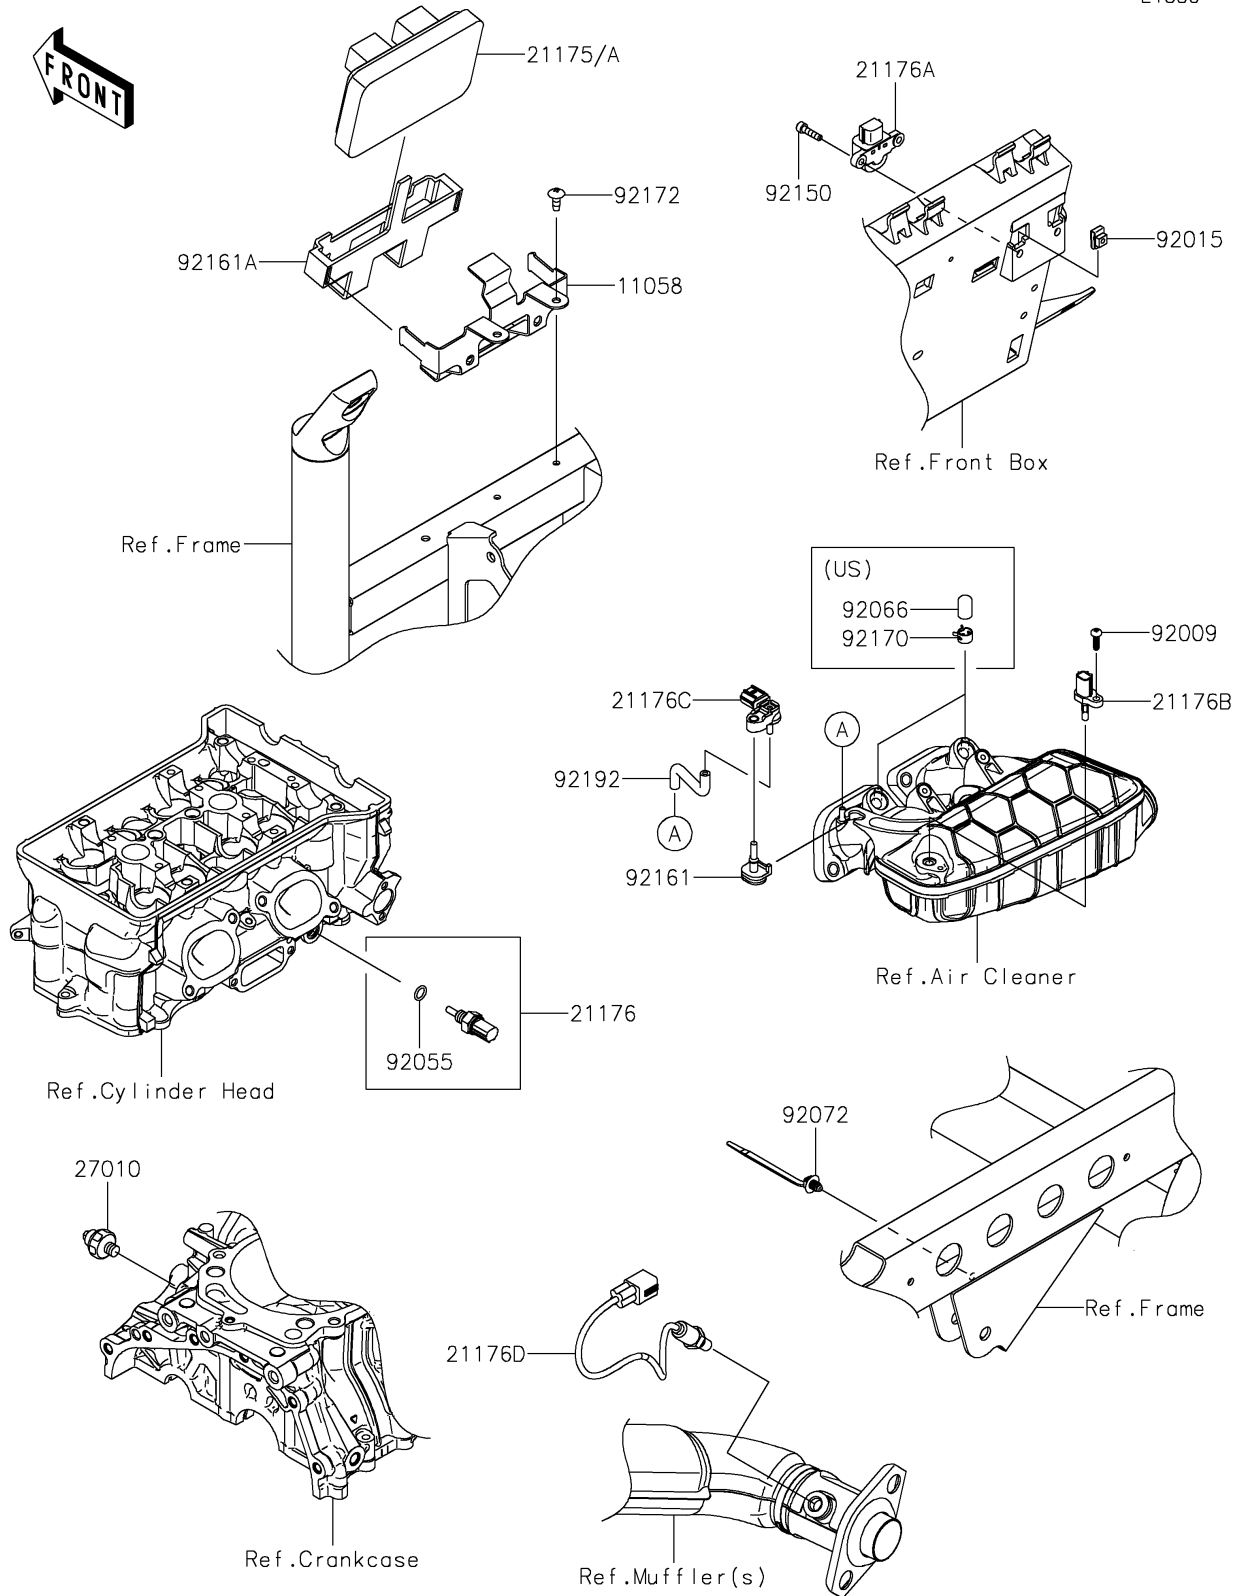

2025 MULE PRO-FXR 1000

PARTS DIAGRAM

Fuel Injection

E1530

2025 MULE PRO-FXR 1000

PARTS LIST Fuel Injection

ITEM NAME	PART NUMBER	QUANTITY
-----------	-------------	----------
