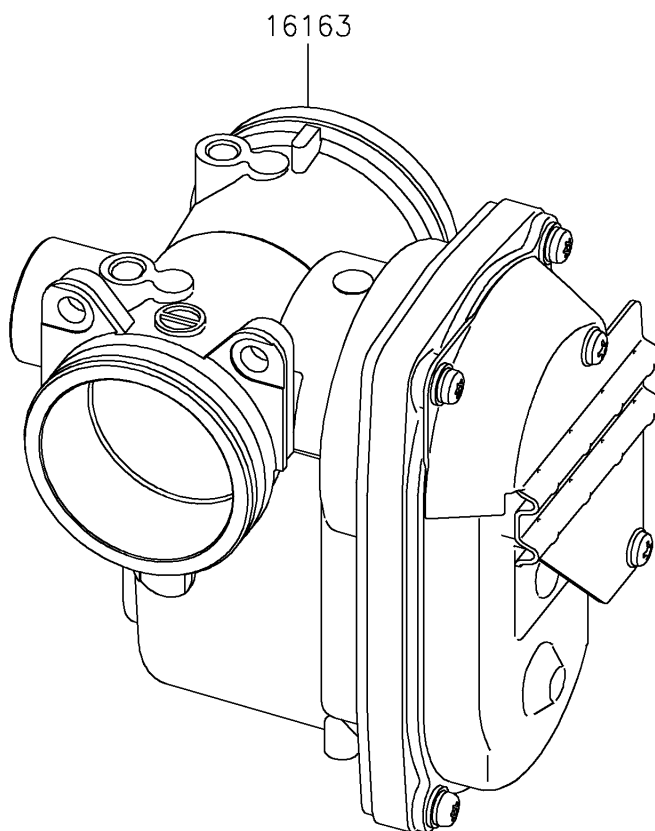

2025 MULE PRO-FXR 1000

PARTS DIAGRAM

Throttle

E1510

2025 MULE PRO-FXR 1000

PARTS LIST

Throttle

ITEM NAME	PART NUMBER	QUANTITY
-----------	-------------	----------
