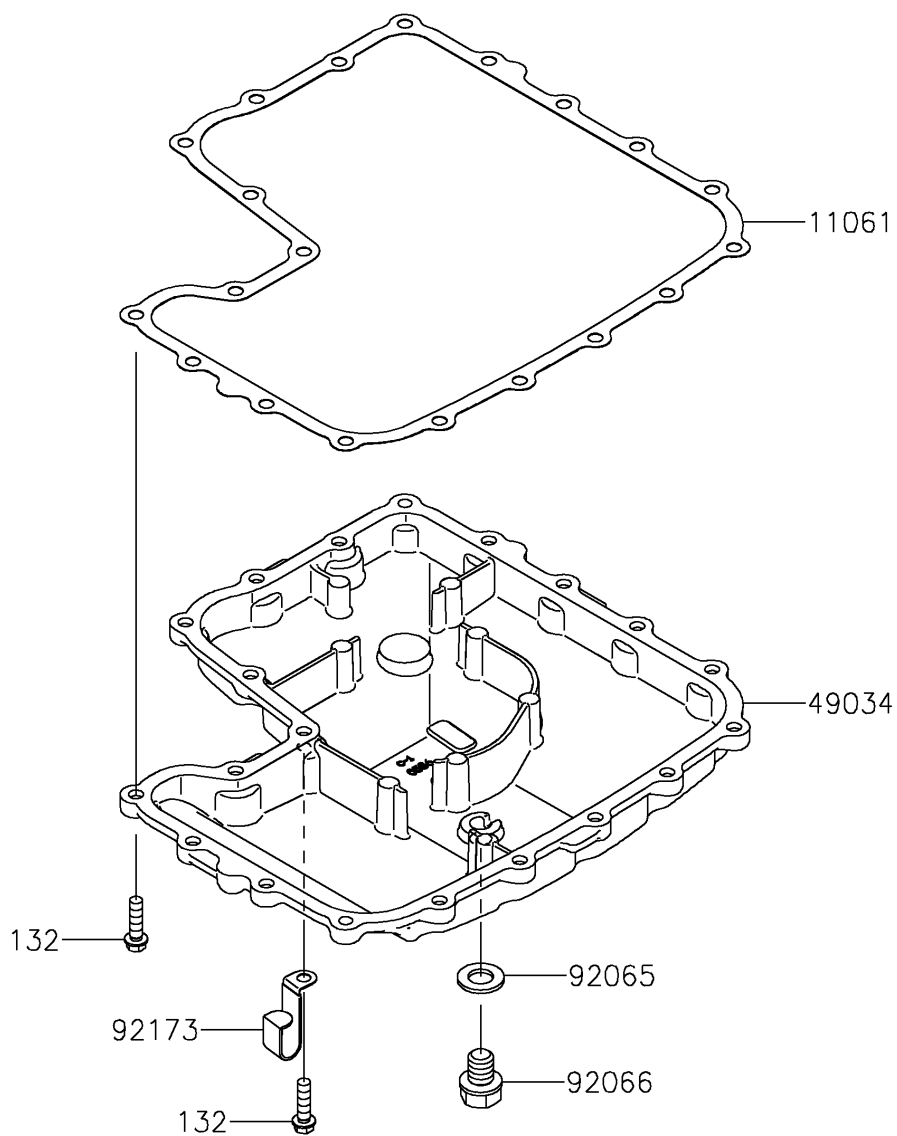

2025 MULE PRO-FXR 1000

PARTS DIAGRAM

Oil Pan

E1434

2025 MULE PRO-FXR 1000

PARTS LIST

Oil Pan

ITEM NAME	PART NUMBER	QUANTITY
GASKET,OIL PAN (Ref # 11061)	11061-1306	1
PAN-OIL (Ref # 49034)	49034-0586	1
GASKET,12X22X2 (Ref # 92065)	92065-097	1
PLUG,OIL DRAIN,12X15 (Ref # 92066)	92066-1174	1
CLAMP (Ref # 92173)	92173-2336	1
BOLT-FLANGED-SMALL,6X22 (Ref # 132)	132BB0622	20