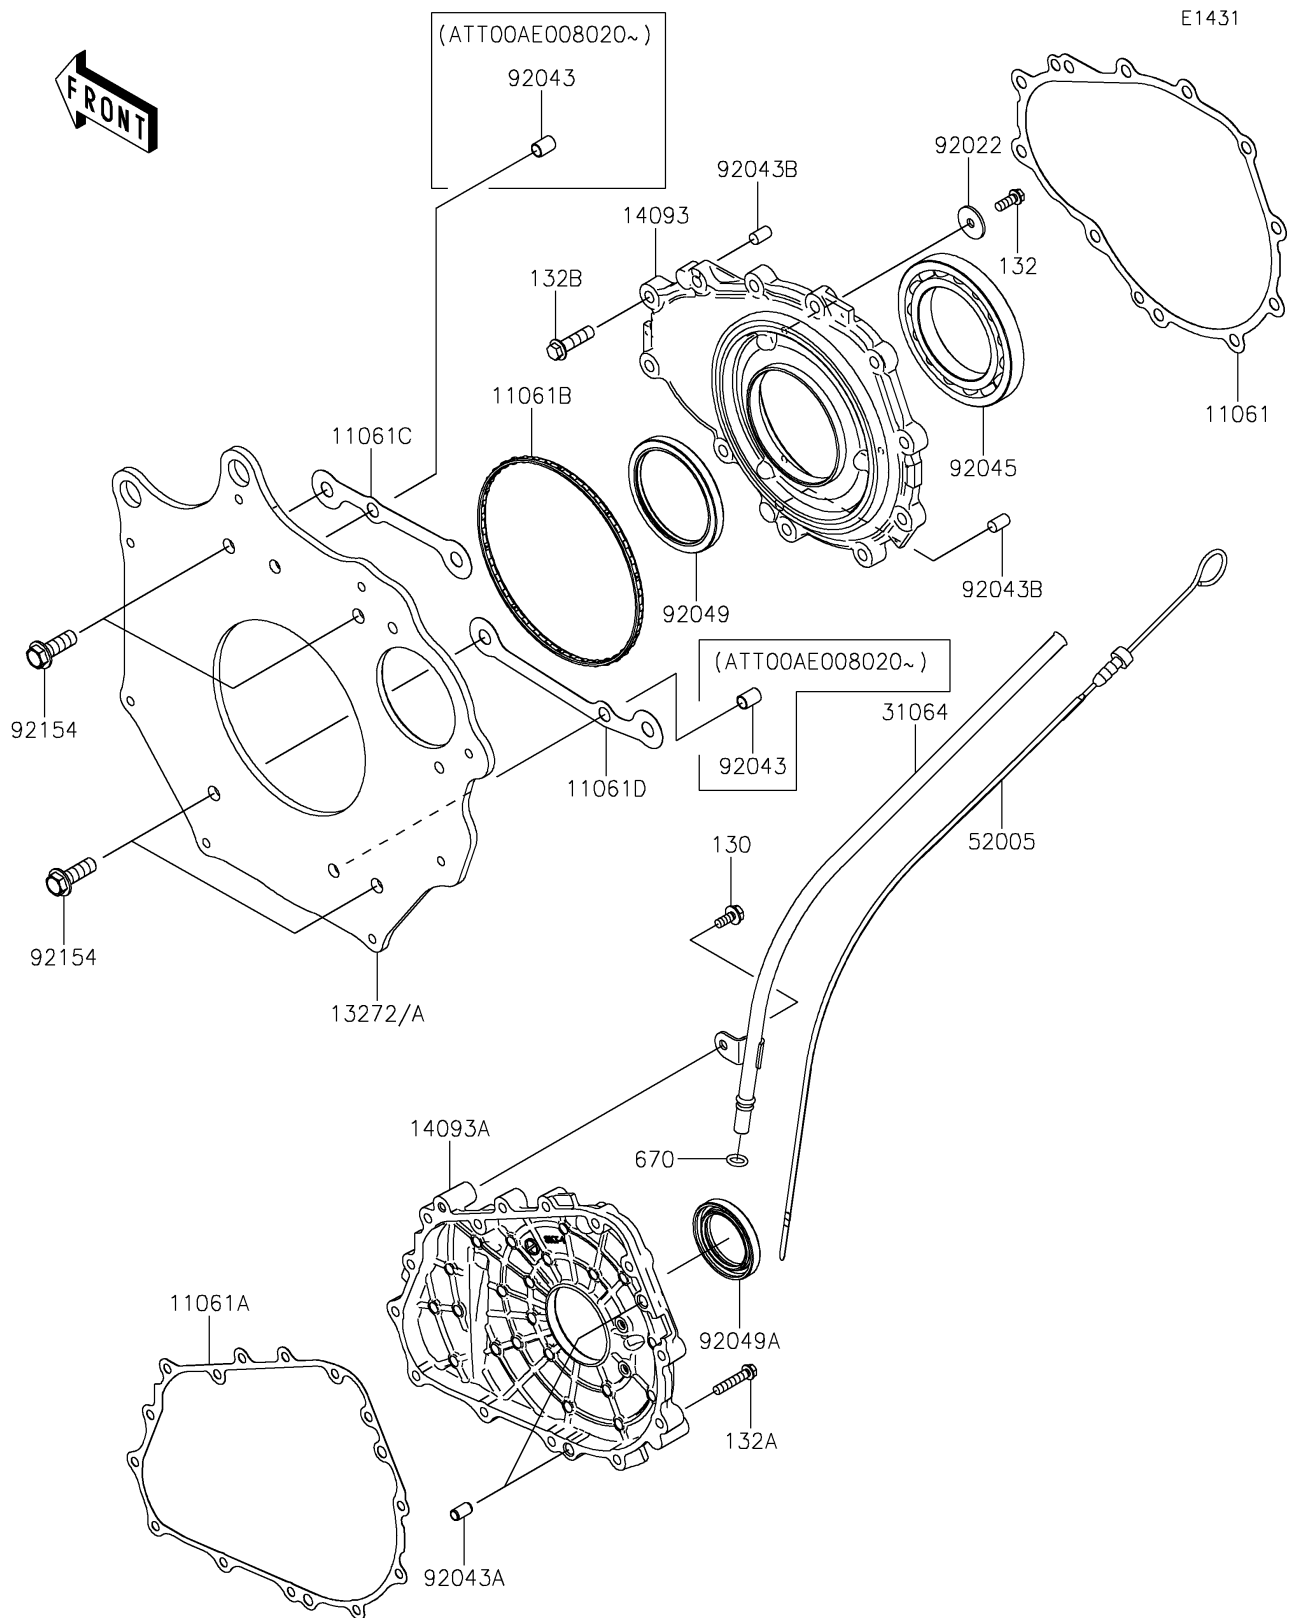

2026 MULE PRO-FXT™ 1000 LE CAMO

PARTS DIAGRAM

Engine Cover(s)

2026 MULE PRO-FXT™ 1000 LE CAMO

PARTS LIST

Engine Cover(s)

ITEM NAME	PART NUMBER	QUANTITY
-----------	-------------	----------
