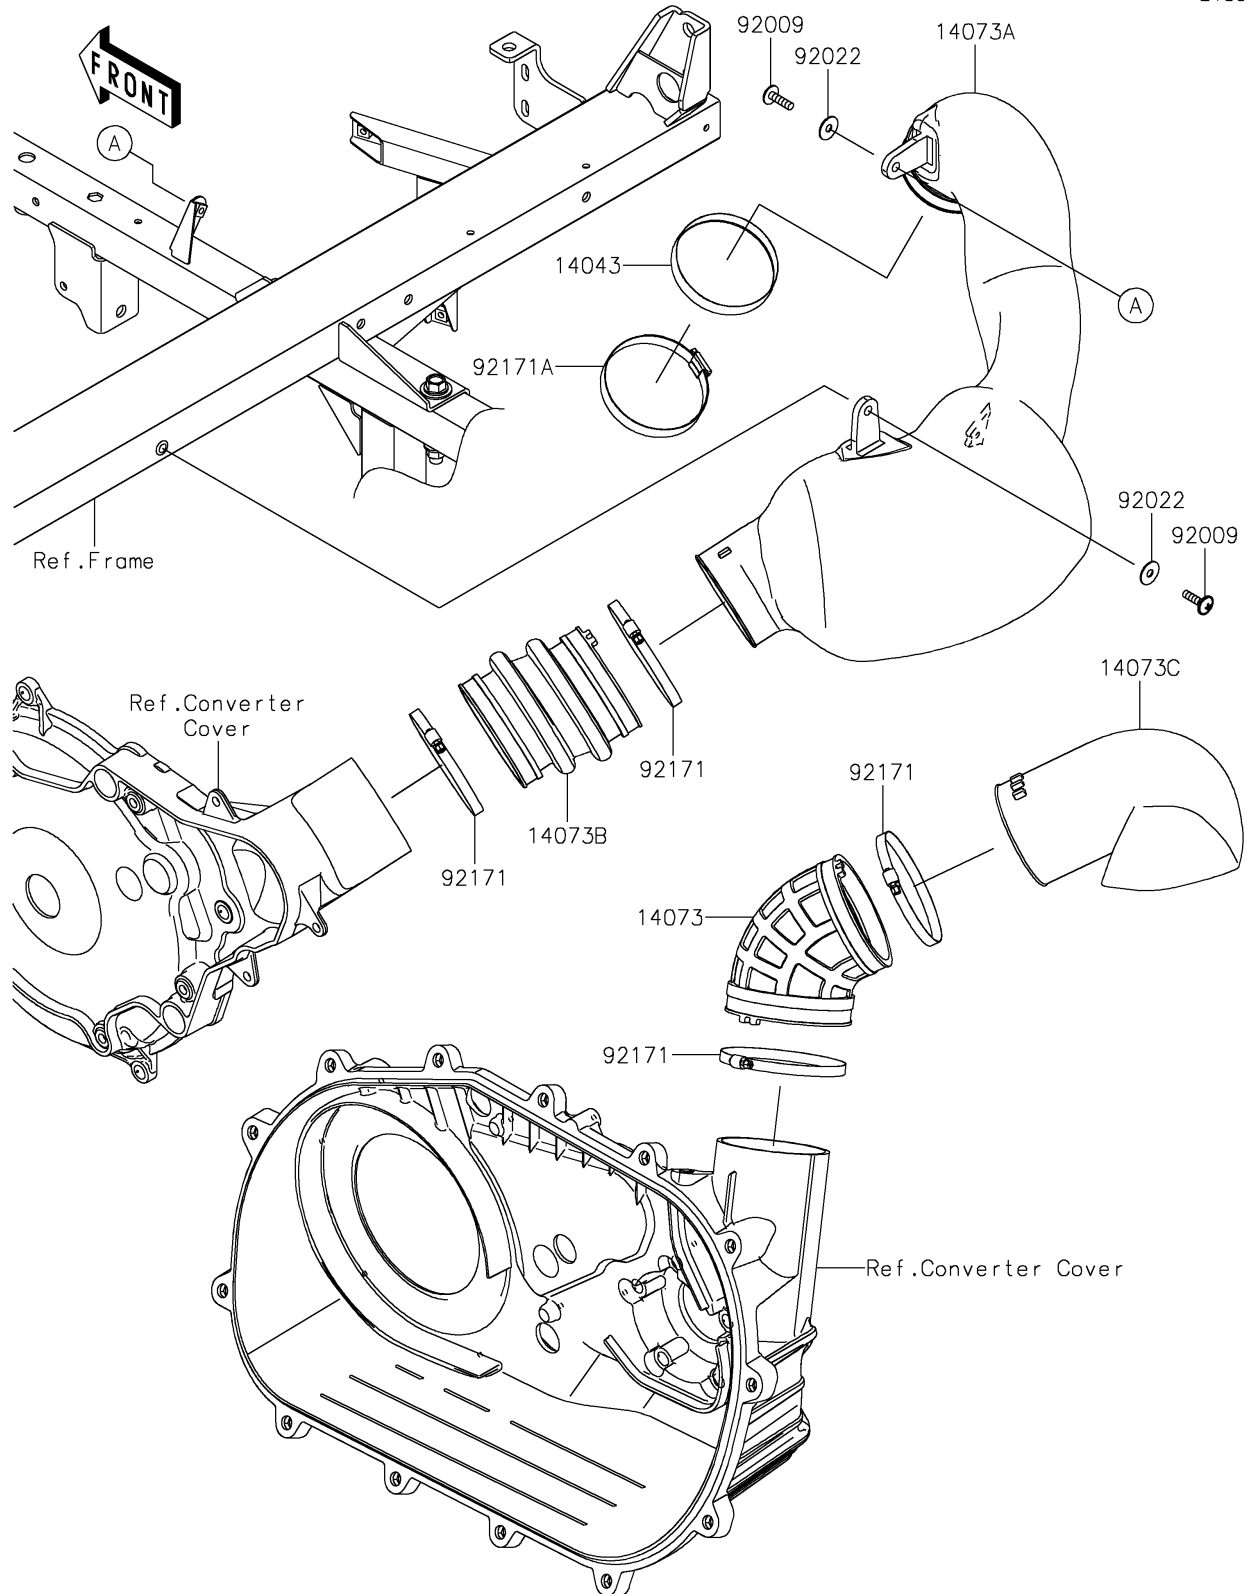

2026 MULE PRO-FXT™ 1000 LE CAMO

PARTS DIAGRAM

Air Cleaner-Belt Converter

E1394

2026 MULE PRO-FXT™ 1000 LE CAMO

PARTS LIST

Air Cleaner-Belt Converter

ITEM NAME	PART NUMBER	QUANTITY
-----------	-------------	----------
