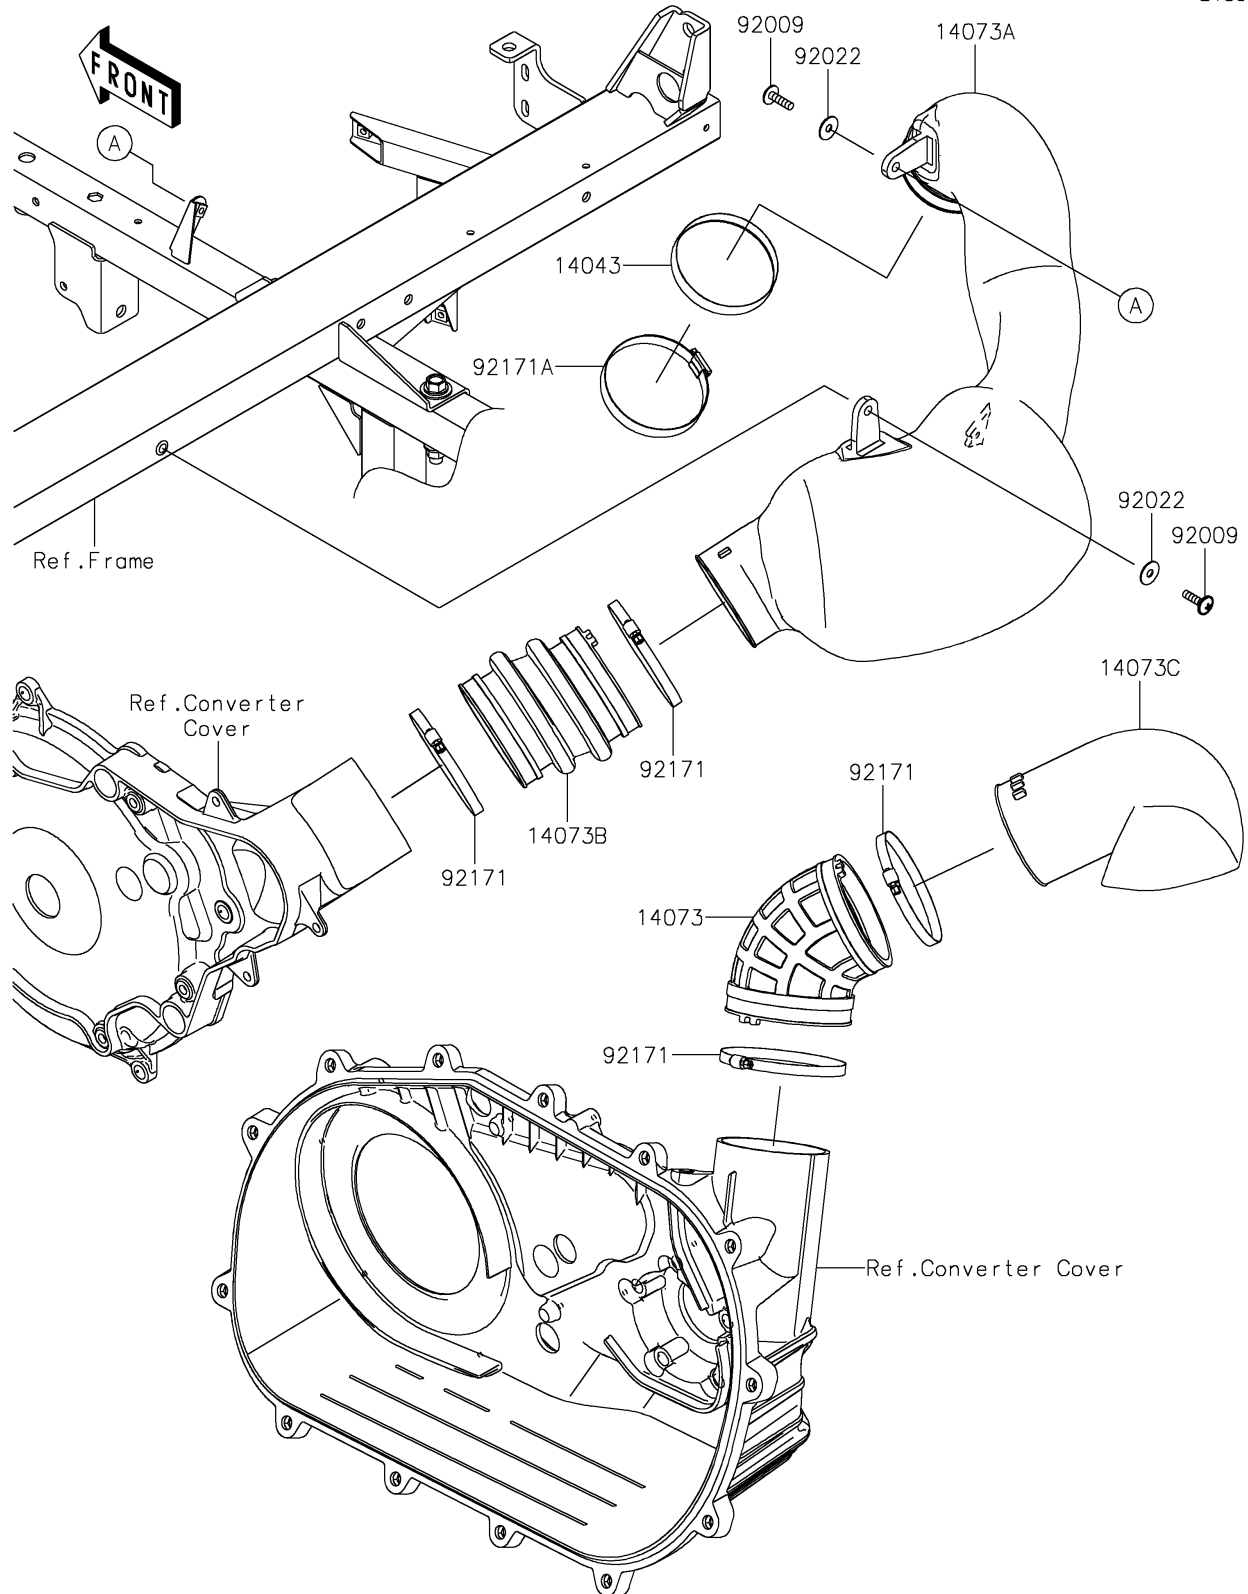

2025 MULE PRO-FXR 1000

PARTS DIAGRAM

Air Cleaner-Belt Converter

E1394

2025 MULE PRO-FXR 1000

PARTS LIST

Air Cleaner-Belt Converter

ITEM NAME	PART NUMBER	QUANTITY
FILTER (Ref # 14043)	14043-0013	1
DUCT,EXHAUST (Ref # 14073)	14073-0788	1
DUCT,INTAKE (Ref # 14073A)	14073-0789	1
DUCT,INTAKE (Ref # 14073B)	14073-0790	1
DUCT,EXHAUST (Ref # 14073C)	14073-1886	1
SCREW,6X22 (Ref # 92009)	92009-1441	2
WASHER,PLAIN,6.5X20X1 (Ref # 92022)	92022-165	2
CLAMP (Ref # 92171)	92171-1383	4
CLAMP (Ref # 92171A)	92171-3716	1