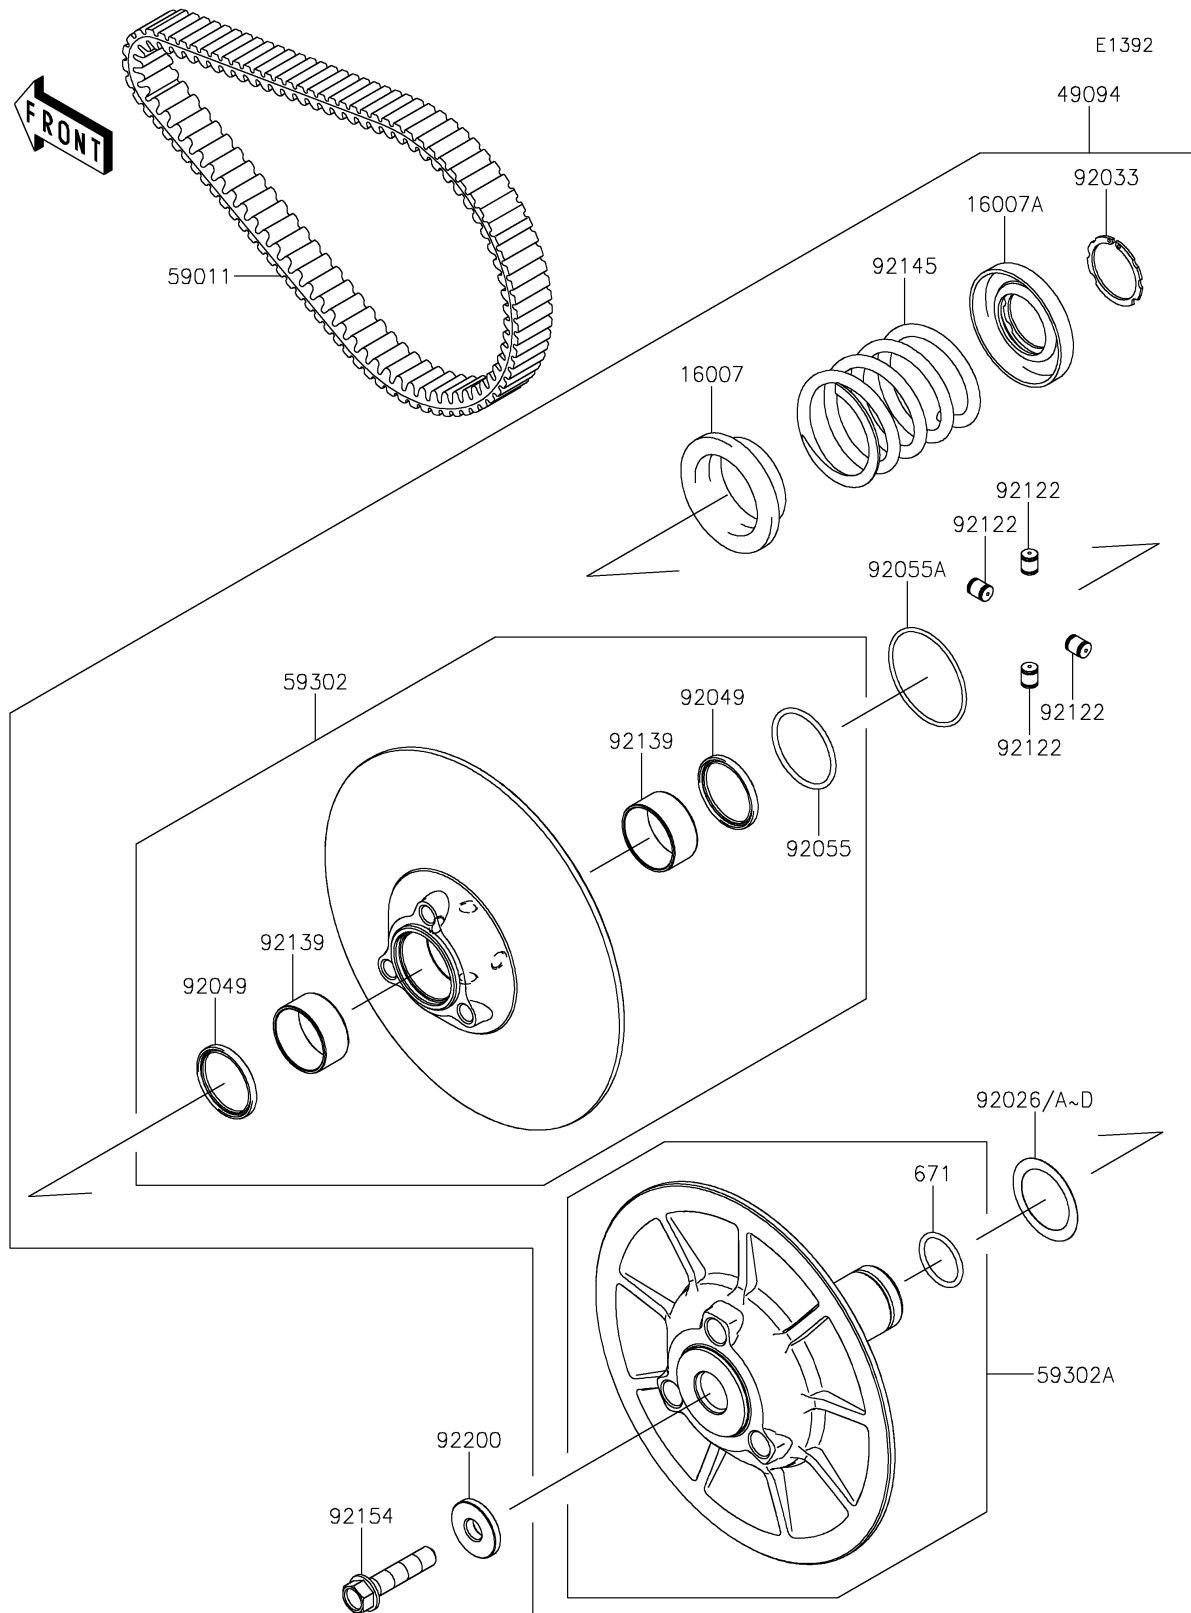

2026 MULE PRO-FXT™ 1000 LE CAMO

PARTS DIAGRAM

Driven Converter/Drive Belt

2026 MULE PRO-FXT™ 1000 LE CAMO

PARTS LIST

Driven Converter/Drive Belt

ITEM NAME	PART NUMBER	QUANTITY
-----------	-------------	----------
