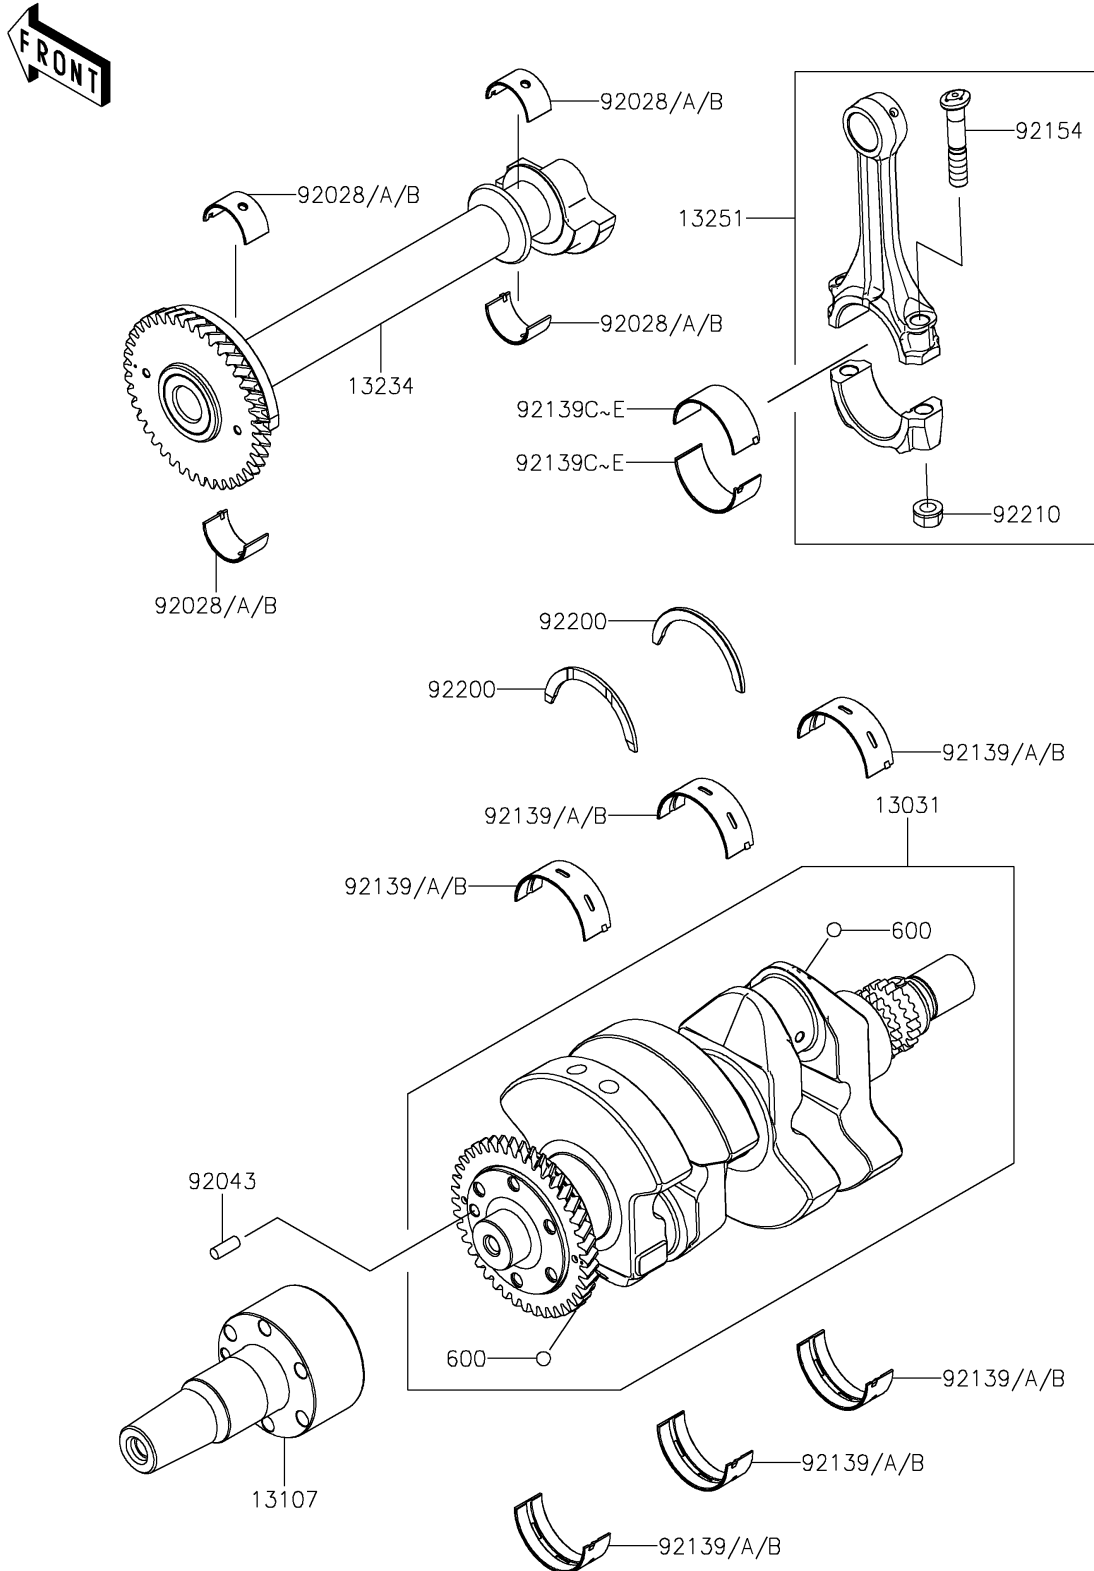

## PARTS DIAGRAM

### Crankshaft

E1321

## PARTS LIST

### Crankshaft

ITEM NAME	PART NUMBER	QUANTITY
CRANKSHAFT-COMP (Ref # 13031)	13031-1531	1
SHAFT, CONVERTER-DRIVE (Ref # 13107)	13107-0982	1
SHAFT-COMP, BALANCER (Ref # 13234)	13234-0633	1
ROD-ASSY-CONNECTING, J (Ref # 13251)	13251-0749-JJ	2
BUSHING, BALANCER SHAFT, BLUE (Ref # 92028)	92028-1909	4
BUSHING, BALANCER SHAFT, BLACK (Ref # 92028A)	92028-1910	AR
BUSHING, BALANCER SHAFT, BROWN (Ref # 92028B)	92028-1911	AR
PIN, 6X16 (Ref # 92043)	92043-1690	1
BUSHING, CRANKSHAFT, BLUE (Ref # 92139)	92139-0925	6
BUSHING, CRANKSHAFT, BLACK (Ref # 92139A)	92139-0926	AR
BUSHING, CRANKSHAFT, BROWN (Ref # 92139B)	92139-0927	AR
BUSHING, CONNECTING ROD, BLUE (Ref # 92139C)	92139-1197	4
BUSHING, CONNECTING ROD, BLACK (Ref # 92139D)	92139-1198	AR
BUSHING, CONNECTING ROD, BROWN (Ref # 92139E)	92139-1199	AR
BOLT, CONNECTING ROD (Ref # 92154)	92154-3911	4
WASHER, THRUST, T=2.5 (Ref # 92200)	92200-2242	2
NUT, FLANGED, 9MM (Ref # 92210)	92210-1673	4
BALL-STEEL, 11/32 (Ref # 600)	600A1100	2