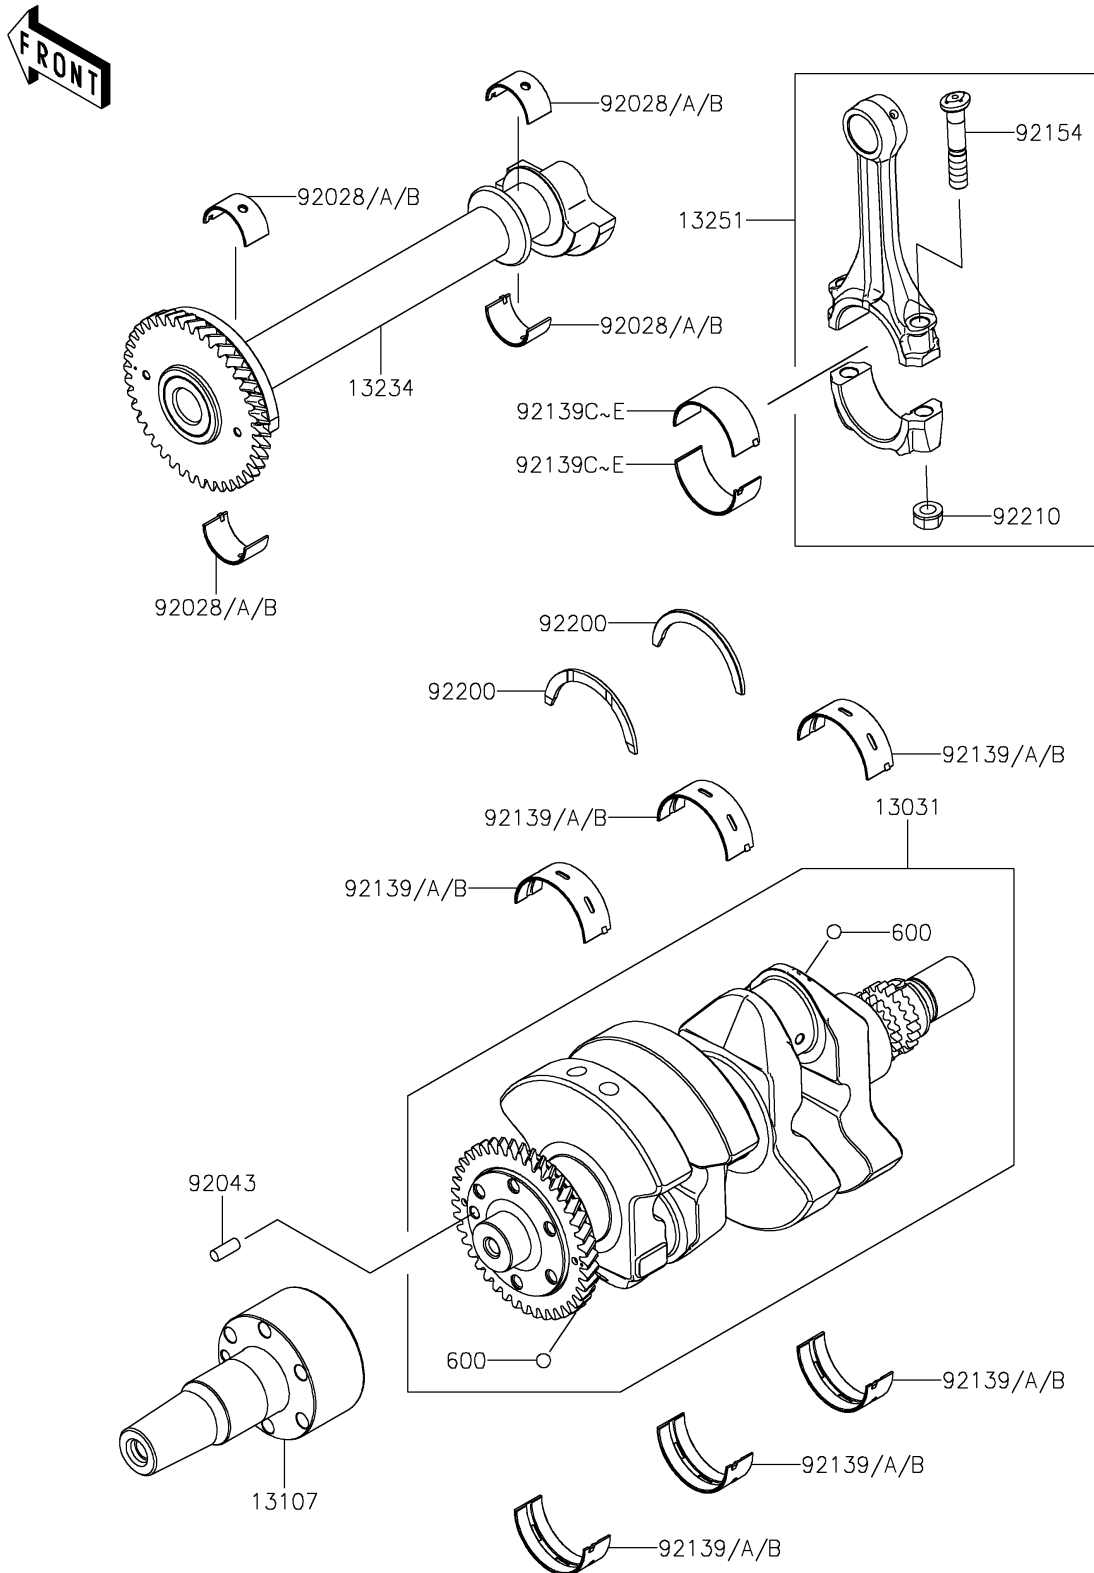

## PARTS DIAGRAM

### Crankshaft

E1321

## PARTS LIST

### Crankshaft

ITEM NAME	PART NUMBER	QUANTITY
CRANKSHAFT-COMP (Ref # 13031)	13031-1531	1
SHAFT, CONVERTER-DRIVE (Ref # 13107)	13107-0982	1
SHAFT-COMP, BALANCER (Ref # 13234)	13234-0633	1
ROD-ASSY-CONNECTING, J (Ref # 13251)	13251-0749-JJ	2
BUSHING, BALANCER SHAFT, BLUE (Ref # 92028)	92028-1909	4
BUSHING, BALANCER SHAFT, BLACK (Ref # 92028A)	92028-1910	AR
BUSHING, BALANCER SHAFT, BROWN (Ref # 92028B)	92028-1911	AR
PIN, 6X16 (Ref # 92043)	92043-1690	1
BUSHING, CRANKSHAFT, BLUE (Ref # 92139)	92139-0925	6
BUSHING, CRANKSHAFT, BLACK (Ref # 92139A)	92139-0926	AR
BUSHING, CRANKSHAFT, BROWN (Ref # 92139B)	92139-0927	AR
BUSHING, CONNECTING ROD, BLUE (Ref # 92139C)	92139-1197	4
BUSHING, CONNECTING ROD, BLACK (Ref # 92139D)	92139-1198	AR
BUSHING, CONNECTING ROD, BROWN (Ref # 92139E)	92139-1199	AR
BOLT, CONNECTING ROD (Ref # 92154)	92154-3911	4
WASHER, THRUST, T=2.5 (Ref # 92200)	92200-2242	2
NUT, FLANGED, 9MM (Ref # 92210)	92210-1673	4
BALL-STEEL, 11/32 (Ref # 600)	600A1100	2