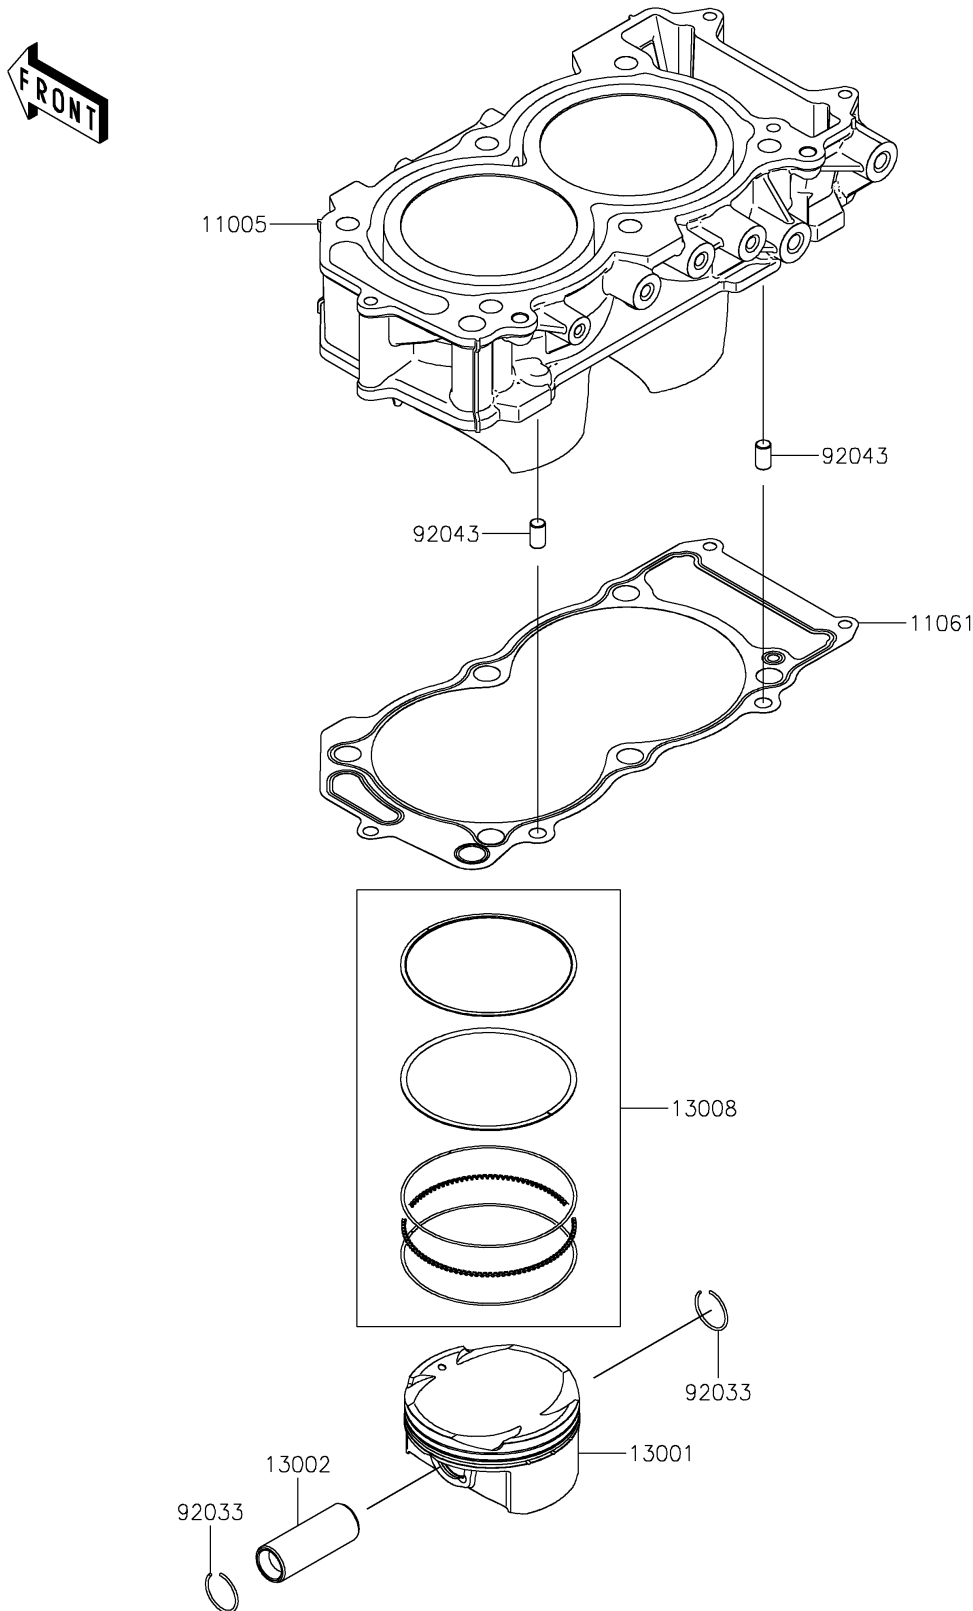

2025 MULE PRO-FXR 1000

PARTS DIAGRAM

Cylinder/Piston(s)

E1120

2025 MULE PRO-FXR 1000

PARTS LIST

Cylinder/Piston(s)

ITEM NAME	PART NUMBER	QUANTITY
CYLINDER-ENGINE (Ref # 11005)	11005-0695	1
GASKET,CYLINDER BASE (Ref # 11061)	11061-1309	1
PISTON-ENGINE (Ref # 13001)	13001-0844	2
PIN-PISTON (Ref # 13002)	13002-0736	2
RING-SET-PISTON (Ref # 13008)	13008-0604	2
RING-SNAP (Ref # 92033)	92033-1188	4
PIN,8X14 (Ref # 92043)	92043-1567	2