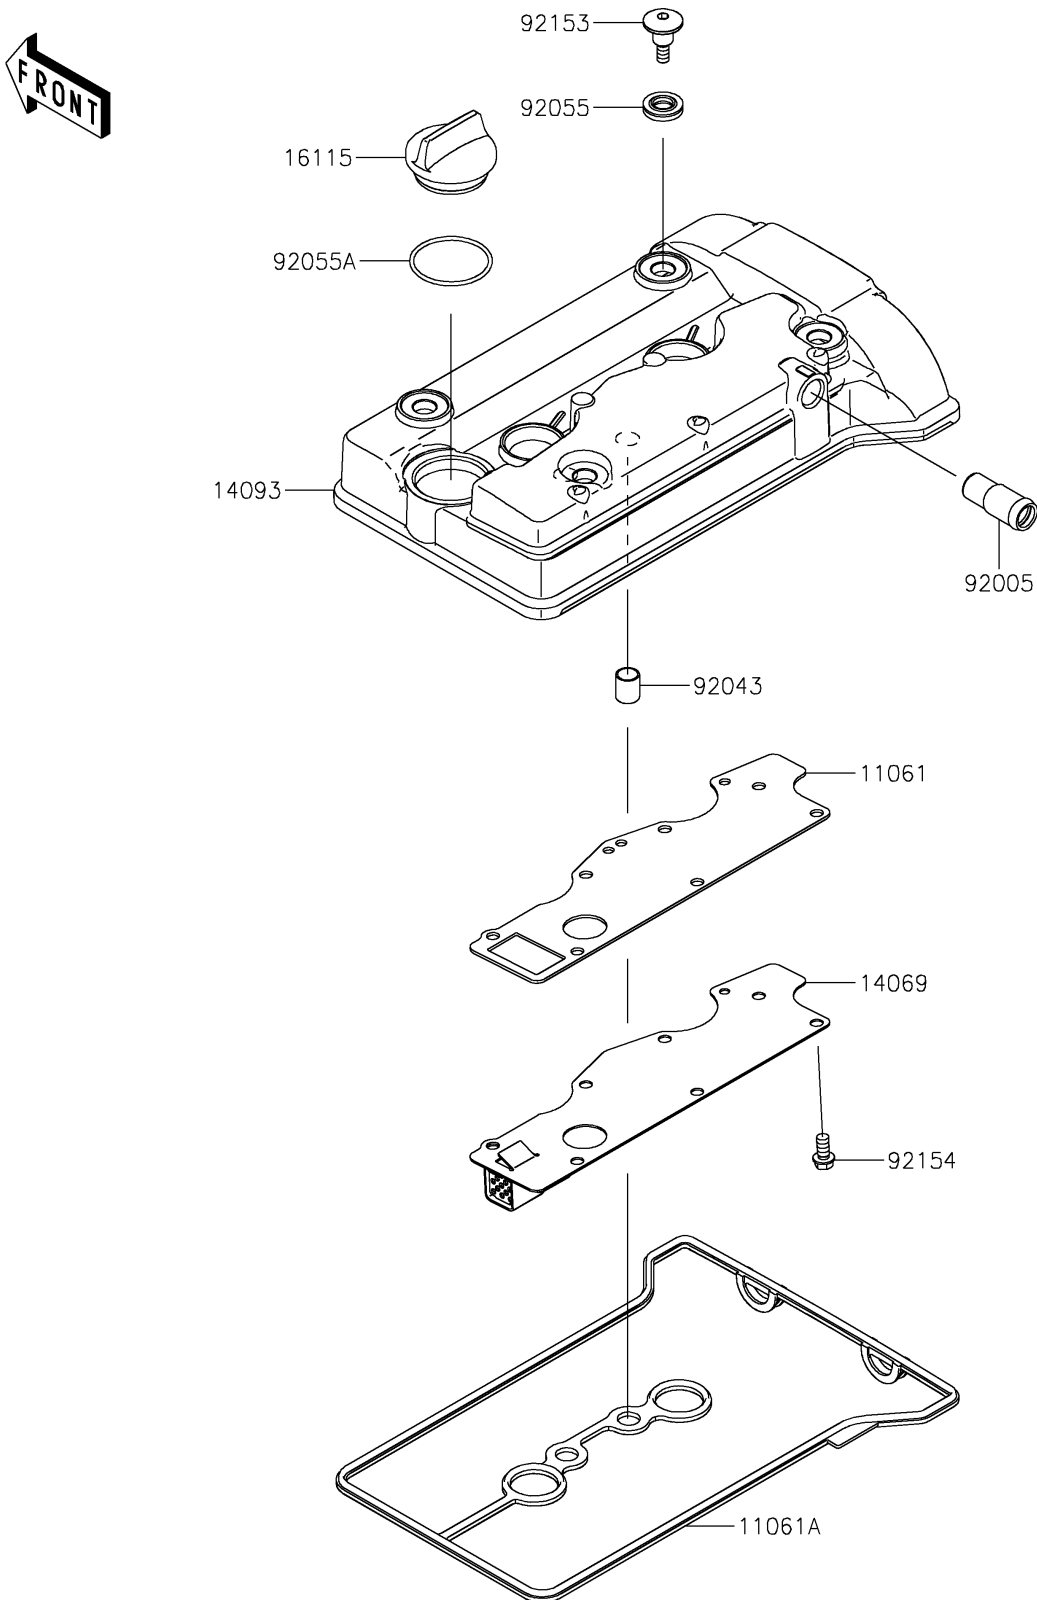

2026 MULE PRO-FXT™ 1000 LE CAMO

PARTS DIAGRAM Cylinder Head Cover

E1112

2026 MULE PRO-FXT™ 1000 LE CAMO

PARTS LIST

Cylinder Head Cover

ITEM NAME	PART NUMBER	QUANTITY
-----------	-------------	----------
