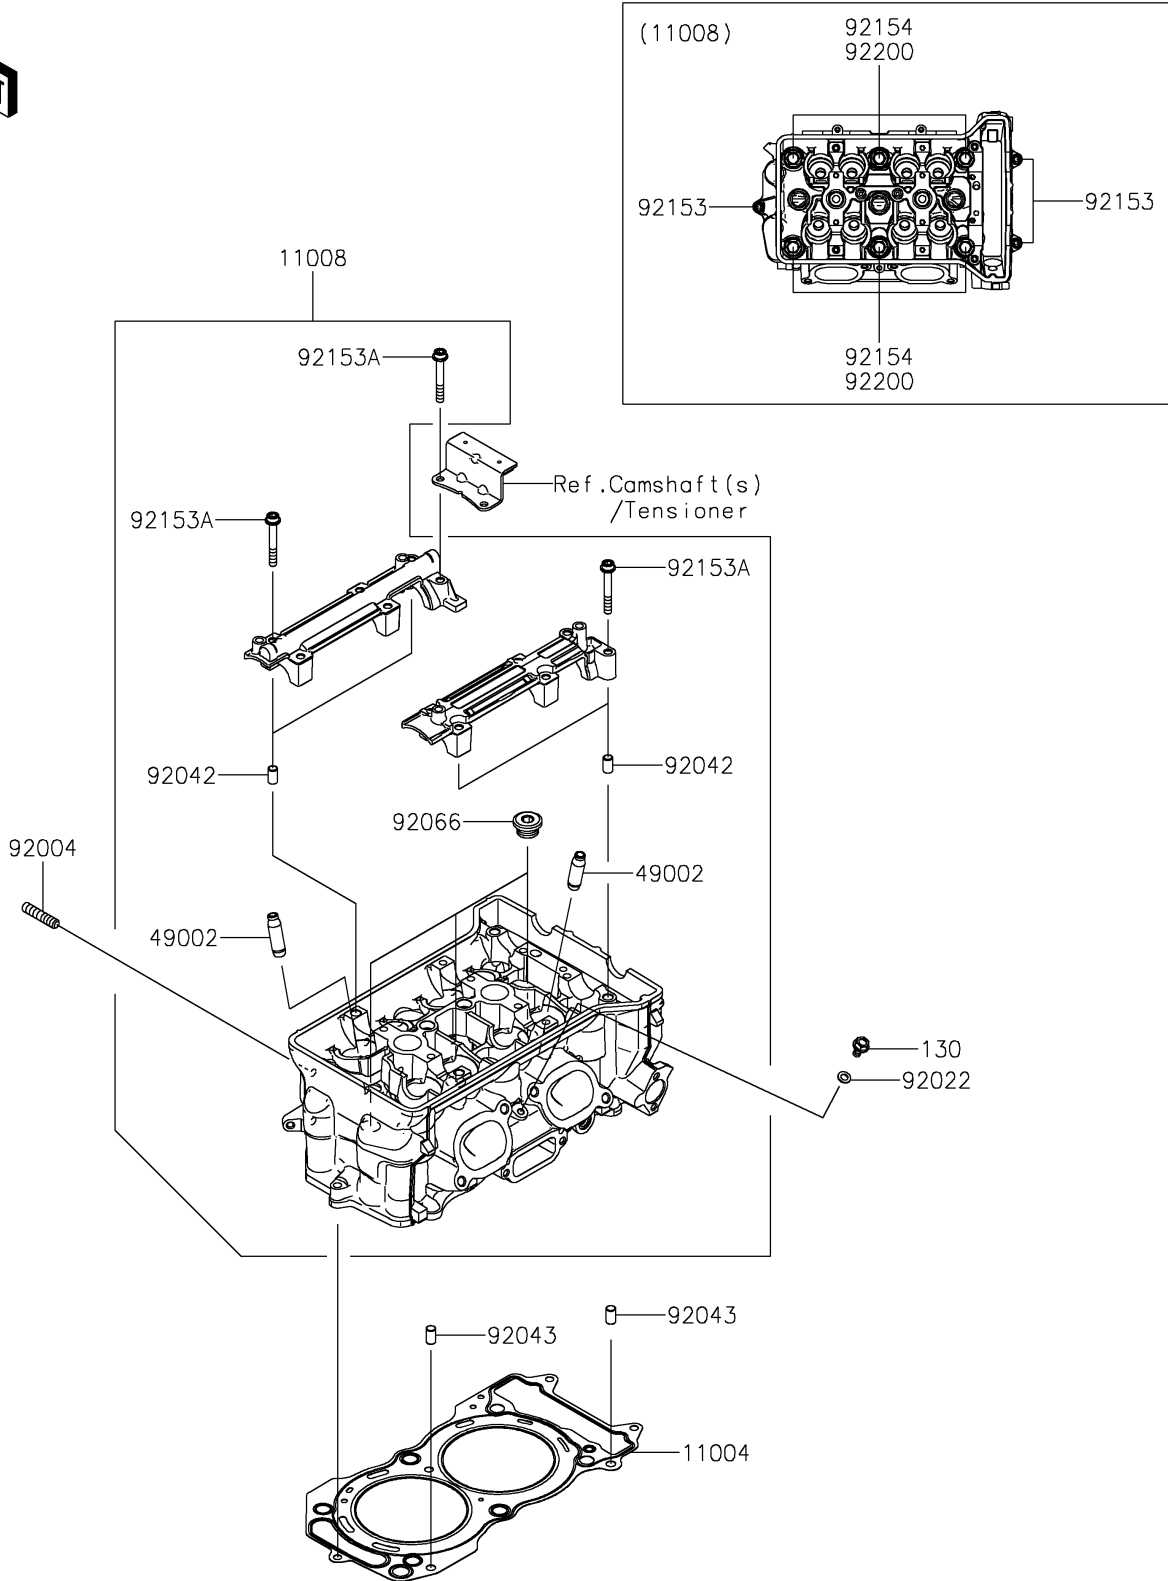

2025 MULE PRO-FXR 1000

PARTS DIAGRAM

Cylinder Head

E1111

2025 MULE PRO-FXR 1000

PARTS LIST

Cylinder Head

ITEM NAME	PART NUMBER	QUANTITY
GASKET-HEAD (Ref # 11004)	11004-0809	1
HEAD-COMP-CYLINDER (Ref # 11008)	11008-1502	1
GUIDE-VALVE (Ref # 49002)	49002-0709	8
STUD,8X22 (Ref # 92004)	92004-1217	8
WASHER,6.2X11X1 (Ref # 92022)	92022-304	1
PIN,DOWEL,6.3X8X14 (Ref # 92042)	92042-007	4
PIN,8X14 (Ref # 92043)	92043-1567	2
PLUG,18X10 (Ref # 92066)	92066-0832	3
BOLT,6X95 (Ref # 92153)	92153-0320	3
BOLT,SOCKET,6X45 (Ref # 92153A)	92153-0656	12
BOLT,11X157 (Ref # 92154)	92154-3931	6
WASHER,11.5X20.5X3.2 (Ref # 92200)	92200-0727	6
BOLT-FLANGED,6X12 (Ref # 130)	130BA0612	1