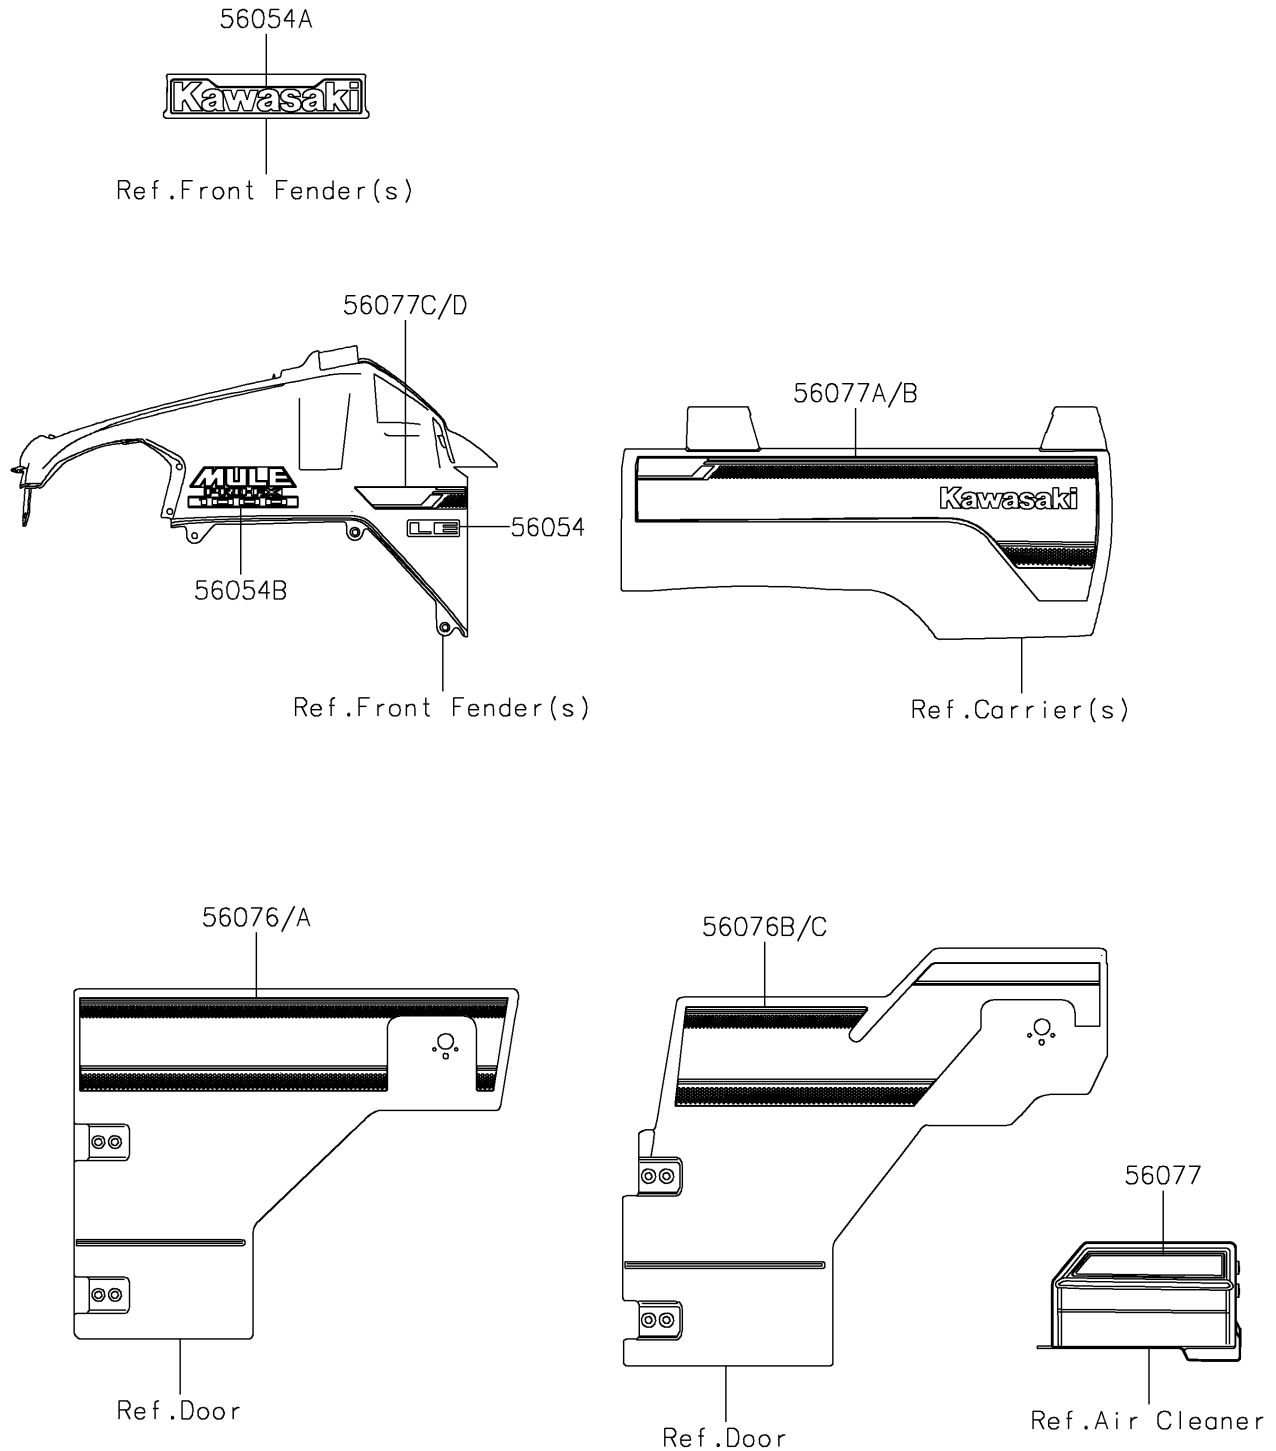

## PARTS DIAGRAM

Decals(Black)(ARFNN/ARFNL/ATFNN/ATFNL)

F2861