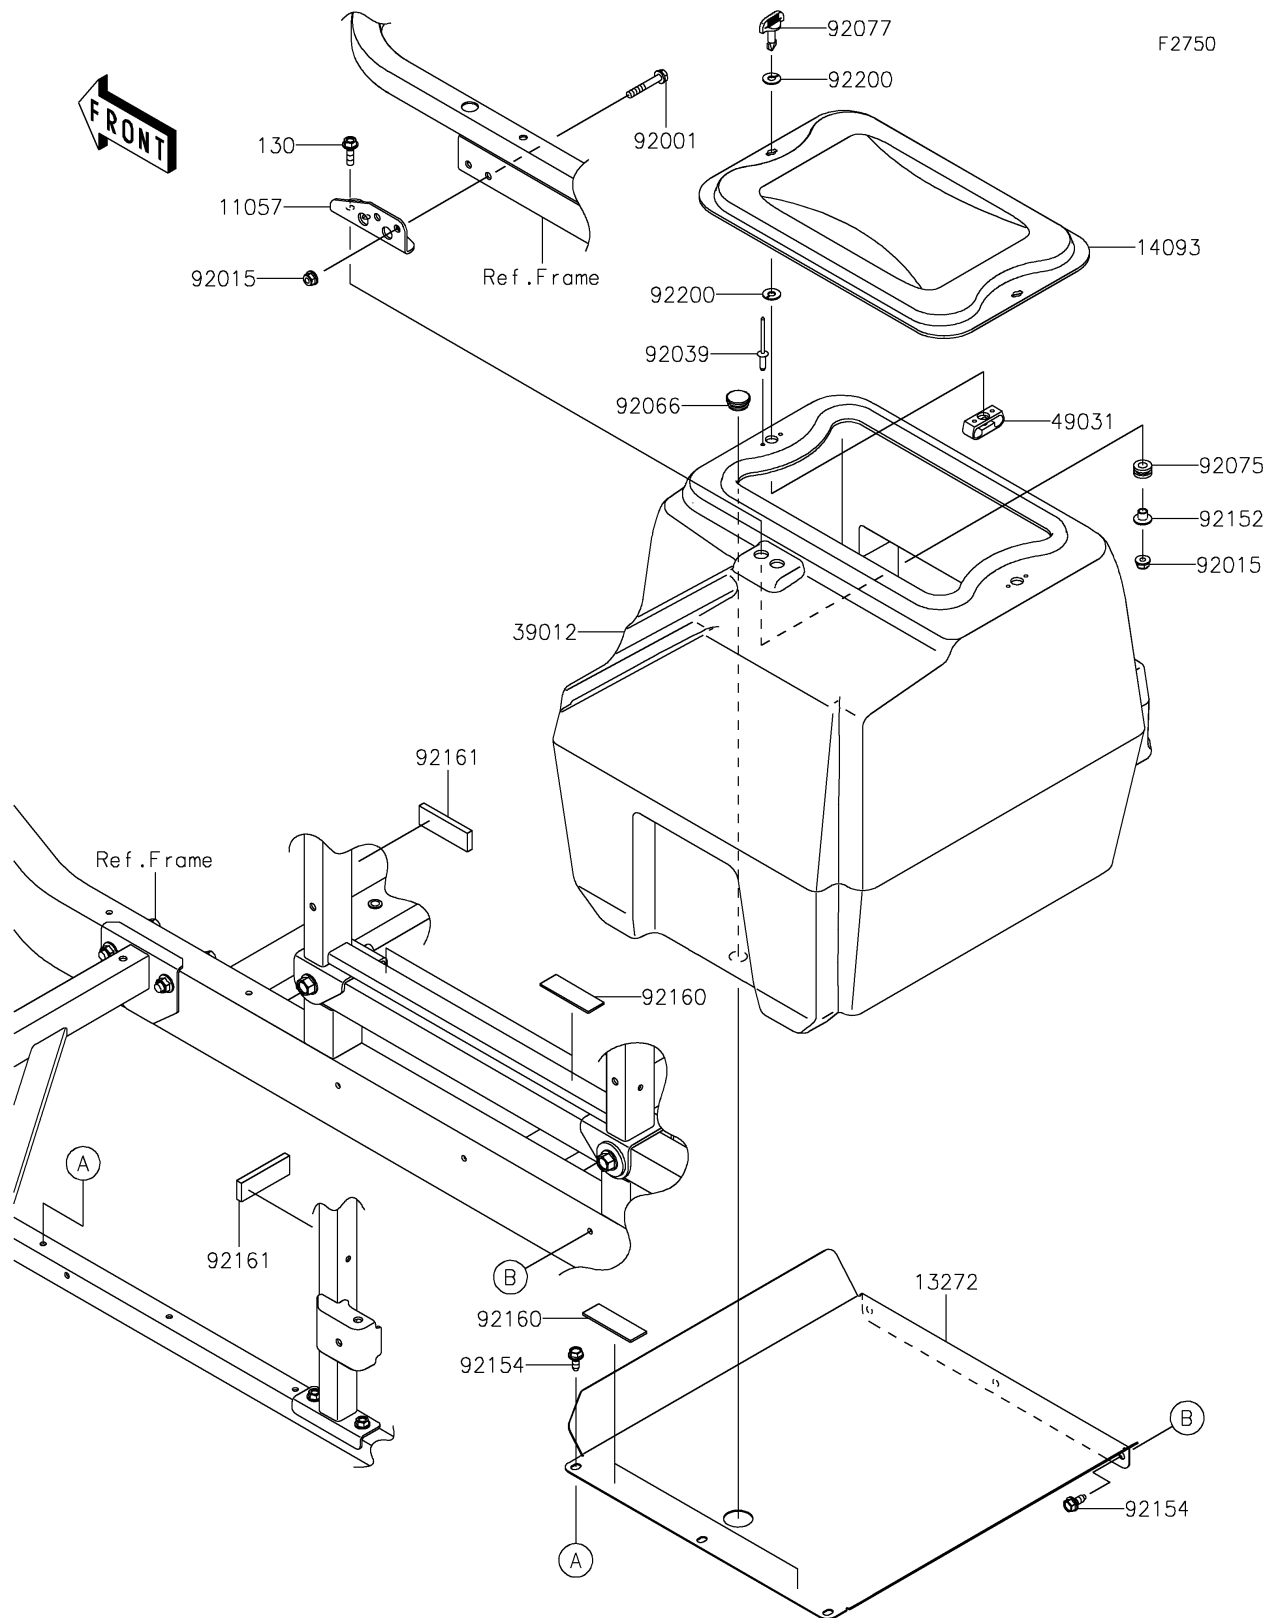

## PARTS DIAGRAM

Other(ARFNN-ASSNL)

## PARTS LIST

Other(ARFNN-ASSNL)

**Kawasaki**  
Let the Good Times Roll®

ITEM NAME	PART NUMBER	QUANTITY
BRACKET,TUB MOUNT (Ref # 11057)	11057-1503	1
PLATE,FLOOR BOTTOM (Ref # 13272)	13272-2205	1
COVER,STORAGE BOX (Ref # 14093)	14093-0523	1
CASE-STORAGE (Ref # 39012)	39012-0046	1
LATCH (Ref # 49031)	49031-0008	2
BOLT,FLANGED,6X38 (Ref # 92001)	92001-1105	2
NUT,LOCK,FLANGED,6MM (Ref # 92015)	92015-1603	4
RIVET,3.2X9.5 (Ref # 92039)	92039-0785	4
PLUG (Ref # 92066)	92066-1306	1
DAMPER (Ref # 92075)	92075-1912	2
KNOB (Ref # 92077)	92077-0030	2
COLLAR,6.3X8.3X9.2 (Ref # 92152)	92152-0237	2
BOLT,6X15.6 (Ref # 92154)	92154-1250	6
DAMPER (Ref # 92160)	92160-1075	4
DAMPER,20X60X6 (Ref # 92161)	92161-1874	2
WASHER (Ref # 92200)	92200-0503	4
BOLT-FLANGED,6X20 (Ref # 130)	130BA0620	2