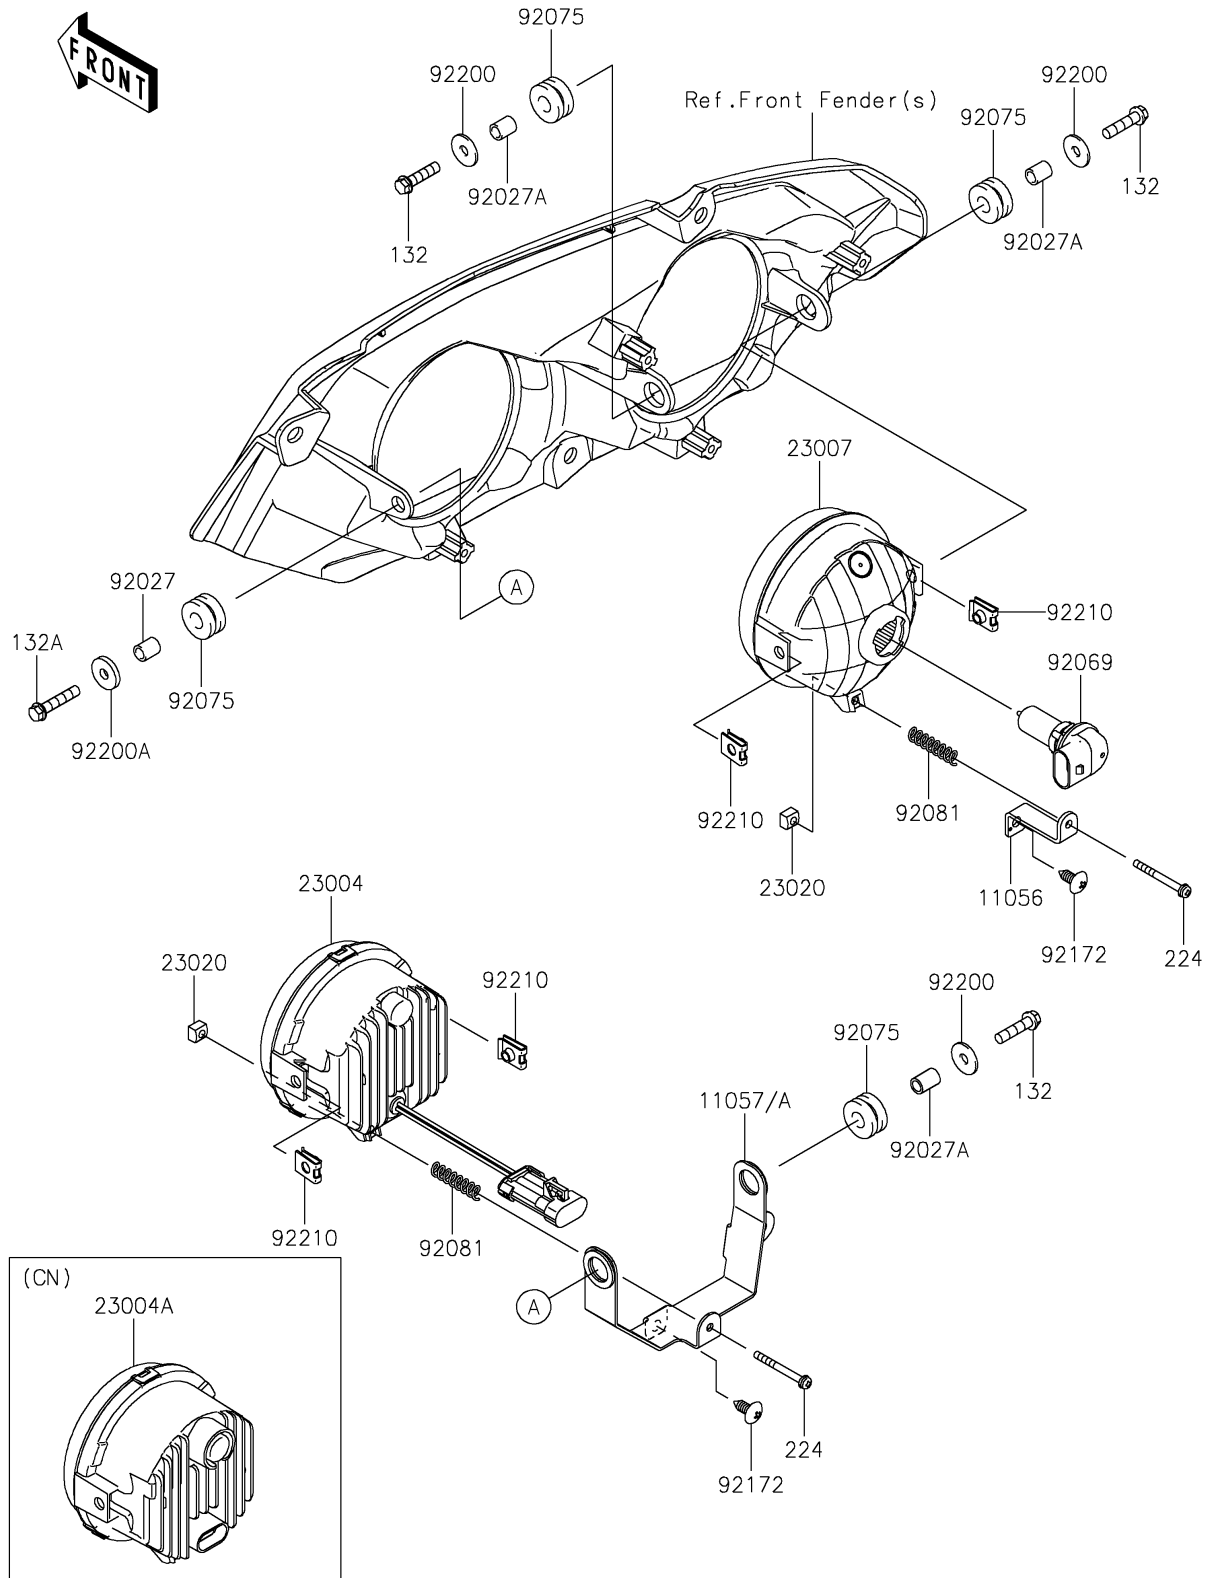

## PARTS DIAGRAM

### Headlight(s)

F2710

## PARTS LIST

### Headlight(s)

ITEM NAME	PART NUMBER	QUANTITY
BRACKET (Ref # 11056)	11056-2933	2
BRACKET,LED HL,LH (Ref # 11057)	11057-0755	1
BRACKET,LED HL,RH (Ref # 11057A)	11057-0783	1
LAMP-HEAD,LED (Ref # 23004)	23004-0432	2
LENS-COMP,HEAD LAMP (Ref # 23007)	23007-0220	2
NUT,4MM,FOCUS ADJUST (Ref # 23020)	23020-018	4
COLLAR,6.8X10X14.5 (Ref # 92027)	92027-156	2
COLLAR,6.8X10X12 (Ref # 92027A)	92027-162	6
BULB,12V 35/35W (Ref # 92069)	92069-0102	2
DAMPER,10X24X12 (Ref # 92075)	92075-1690	8
SPRING,FOCUS ADJUST (Ref # 92081)	92081-1896	4
SCREW,6X16 (Ref # 92172)	92172-0284	4
WASHER,6.5X20X1.6 (Ref # 92200)	92200-0283	6
WASHER,6.5X20X3.2 (Ref # 92200A)	92200-0359	2
NUT (Ref # 92210)	92210-1125	8
BOLT-FLANGED-SMALL,6X25 (Ref # 132)	132BA0625	6
BOLT-FLANGED-SMALL,6X30 (Ref # 132A)	132BA0630	2
SCREW-PAN-WP-CROS (Ref # 224)	224AA0440	4