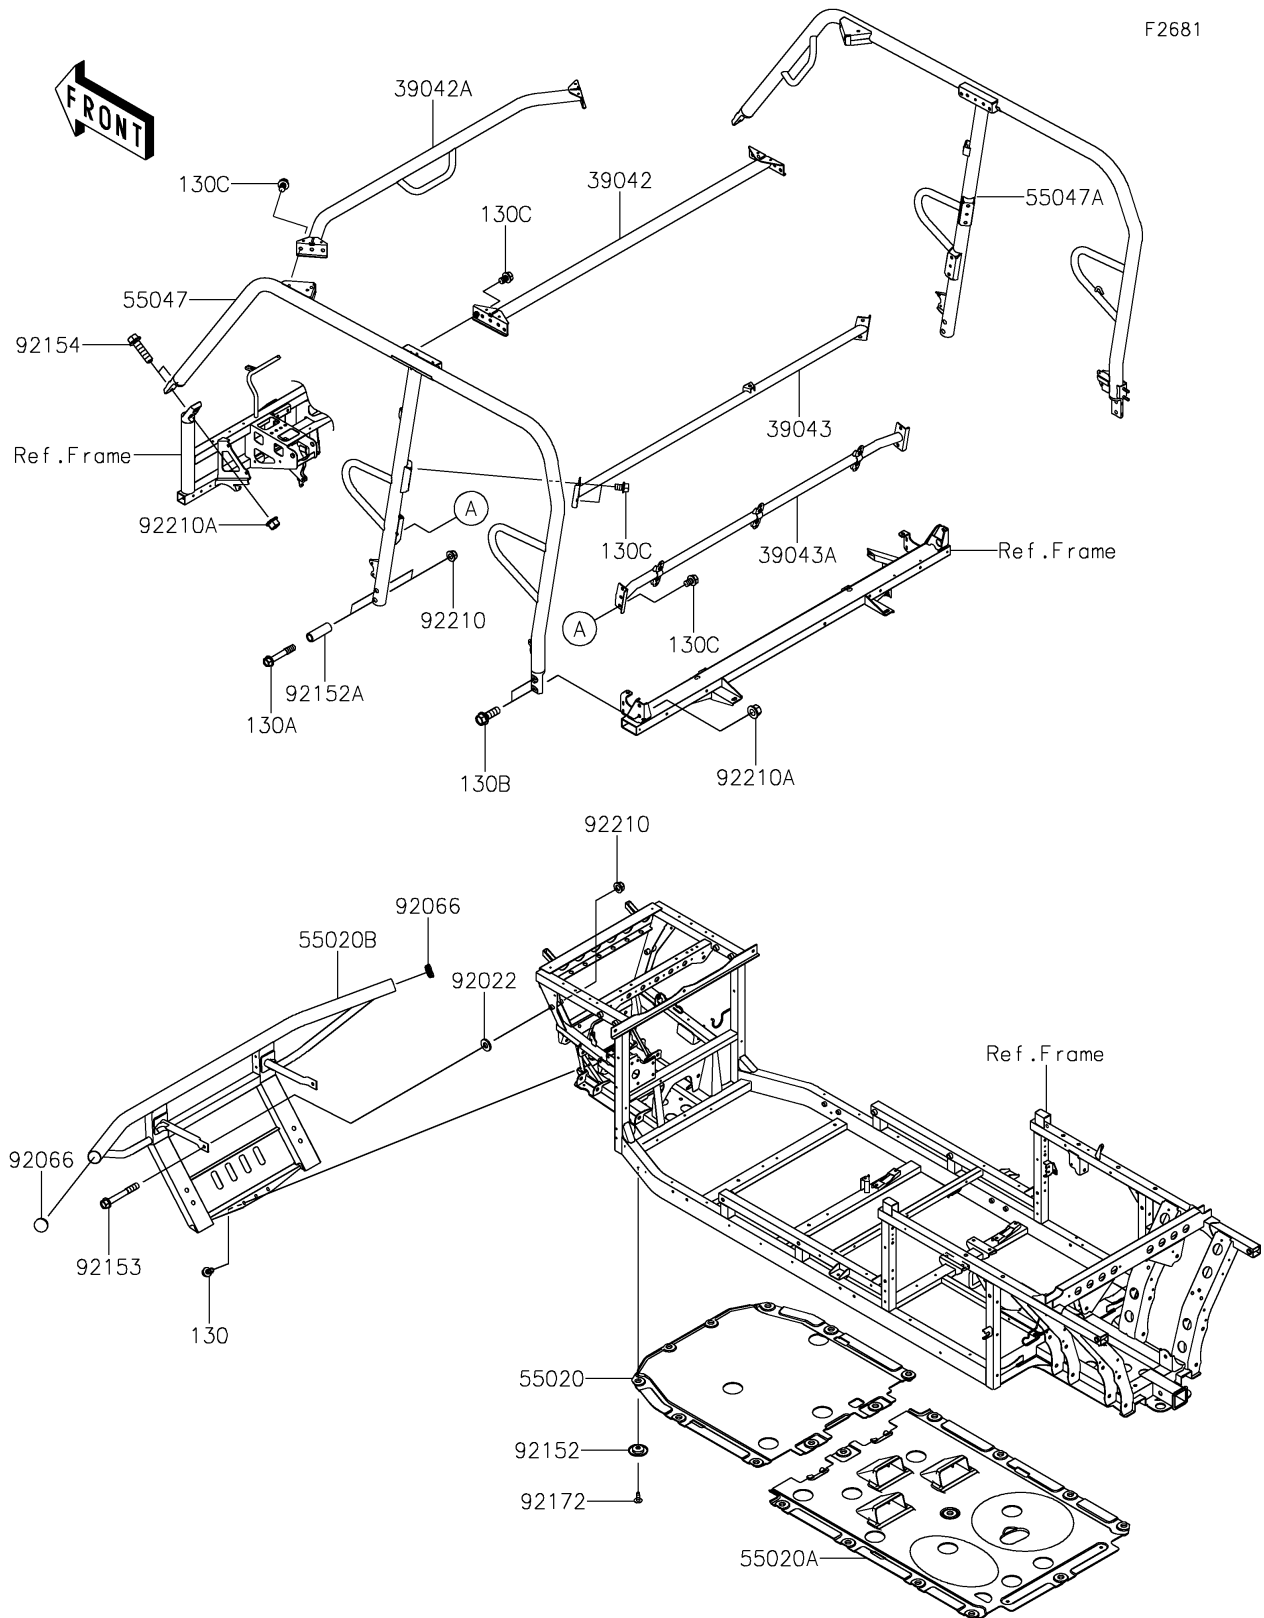

2024 MULE PRO-FXT™ 1000 LE

PARTS DIAGRAM

Guards/Cab Frame

2024 MULE PRO-FXT™ 1000 LE

PARTS LIST

Guards/Cab Frame

| ITEM NAME | PART NUMBER | QUANTITY |
|----------------------------------------------|----------------|----------|
| CROSSMEMBER,RR,T.BLACK (Ref # 39042) | 39042-0015-388 | 1 |
| CROSSMEMBER,FR,T.BLACK (Ref # 39042A) | 39042-0016-388 | 1 |
| CROSSMEMBER-COMP,B-P.,UPP,BLK (Ref # 39043) | 39043-0016-388 | 1 |
| CROSSMEMBER-COMP,B-P.,LWR,BLK (Ref # 39043A) | 39043-0017-388 | 1 |
| GUARD,SKID PLATE (Ref # 55020) | 55020-0934 | 1 |
| GUARD,SKID PLATE (Ref # 55020A) | 55020-0935 | 1 |
| GUARD,FR,T.BLACK (Ref # 55020B) | 55020-2424-388 | 1 |
| BAR-COMP,LH,T.BLACK (Ref # 55047) | 55047-0361-388 | 1 |
| BAR-COMP,RH,T.BLACK (Ref # 55047A) | 55047-0415-388 | 1 |
| WASHER,10X22X3 (Ref # 92022) | 92022-1365 | 2 |
| PLUG (Ref # 92066) | 92066-0769 | 2 |
| COLLAR (Ref # 92152) | 92152-0784 | 21 |
| COLLAR,10.5X16X47 (Ref # 92152A) | 92152-1800 | 4 |
| BOLT,FLANGED,10X75 (Ref # 92153) | 92153-1384 | 2 |
| BOLT,FLANGED,12X45 (Ref # 92154) | 92154-1420 | 4 |
| SCREW,TAPPING,6X16 (Ref # 92172) | 92172-0739 | 21 |
| NUT,LOCK,FLANGED,10MM (Ref # 92210) | 92210-0276 | 6 |
| NUT,12MM (Ref # 92210A) | 92210-0603 | 8 |
| BOLT-FLANGED,8X16 (Ref # 130) | 130BA0816 | 3 |
| BOLT-FLANGED,10X60 (Ref # 130A) | 130BA1060 | 4 |
| BOLT-FLANGED,12X35 (Ref # 130B) | 130BA1235 | 4 |
| BOLT-FLANGED,10X14 (Ref # 130C) | 130CA1014 | 20 |