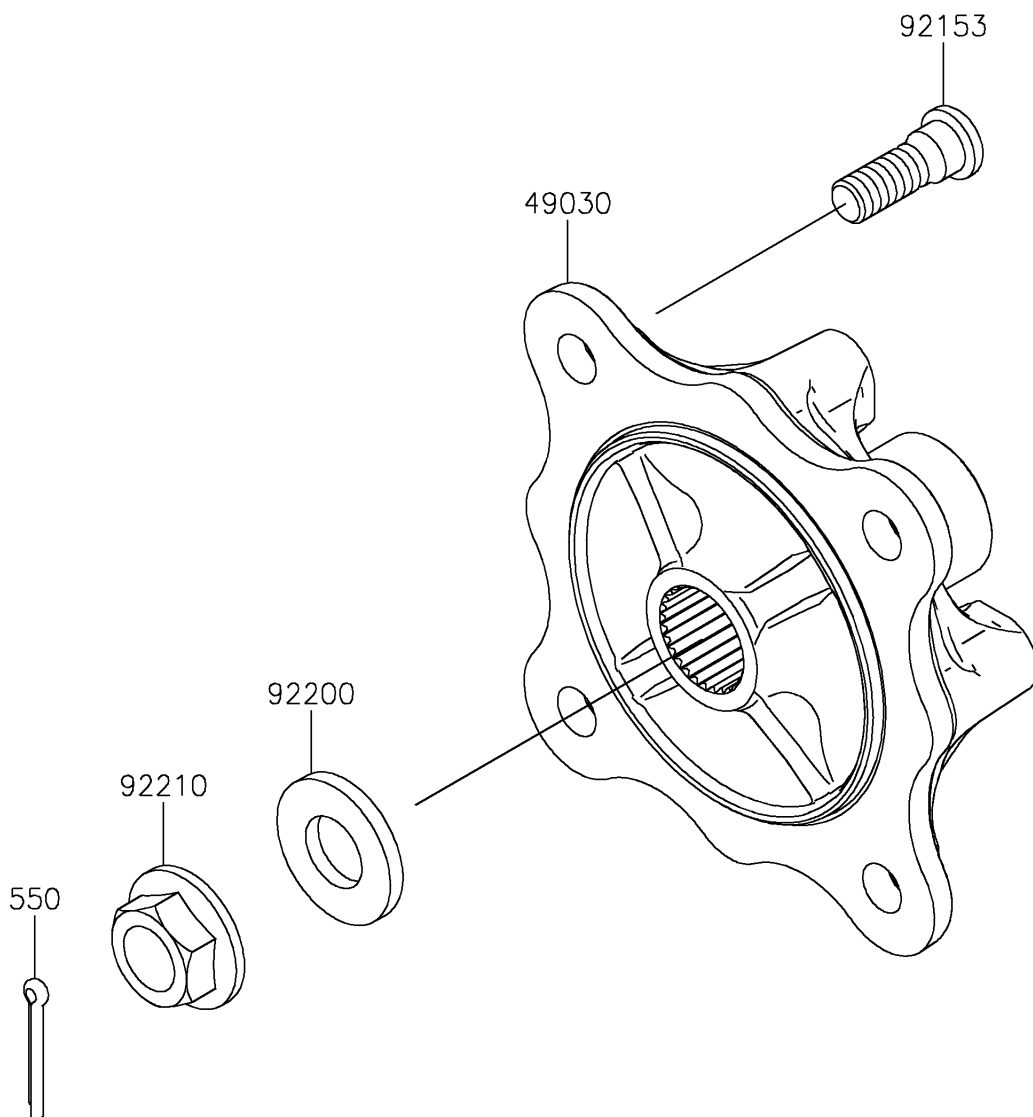

2024 MULE PRO-FXT™ 1000 LE

PARTS DIAGRAM

Rear Hubs/Brakes

F2240

2024 MULE PRO-FXT™ 1000 LE

PARTS LIST

Rear Hubs/Brakes

ITEM NAME	PART NUMBER	QUANTITY
HUB,RR (Ref # 49030)	49030-0049	2
BOLT,12MM (Ref # 92153)	92153-1915	8
WASHER,20.3X41X4.5 (Ref # 92200)	92200-0921	2
NUT,FLANGED,20MM (Ref # 92210)	92210-2093	2
PIN-COTTER,4.0X30 (Ref # 550)	550AA4030	2