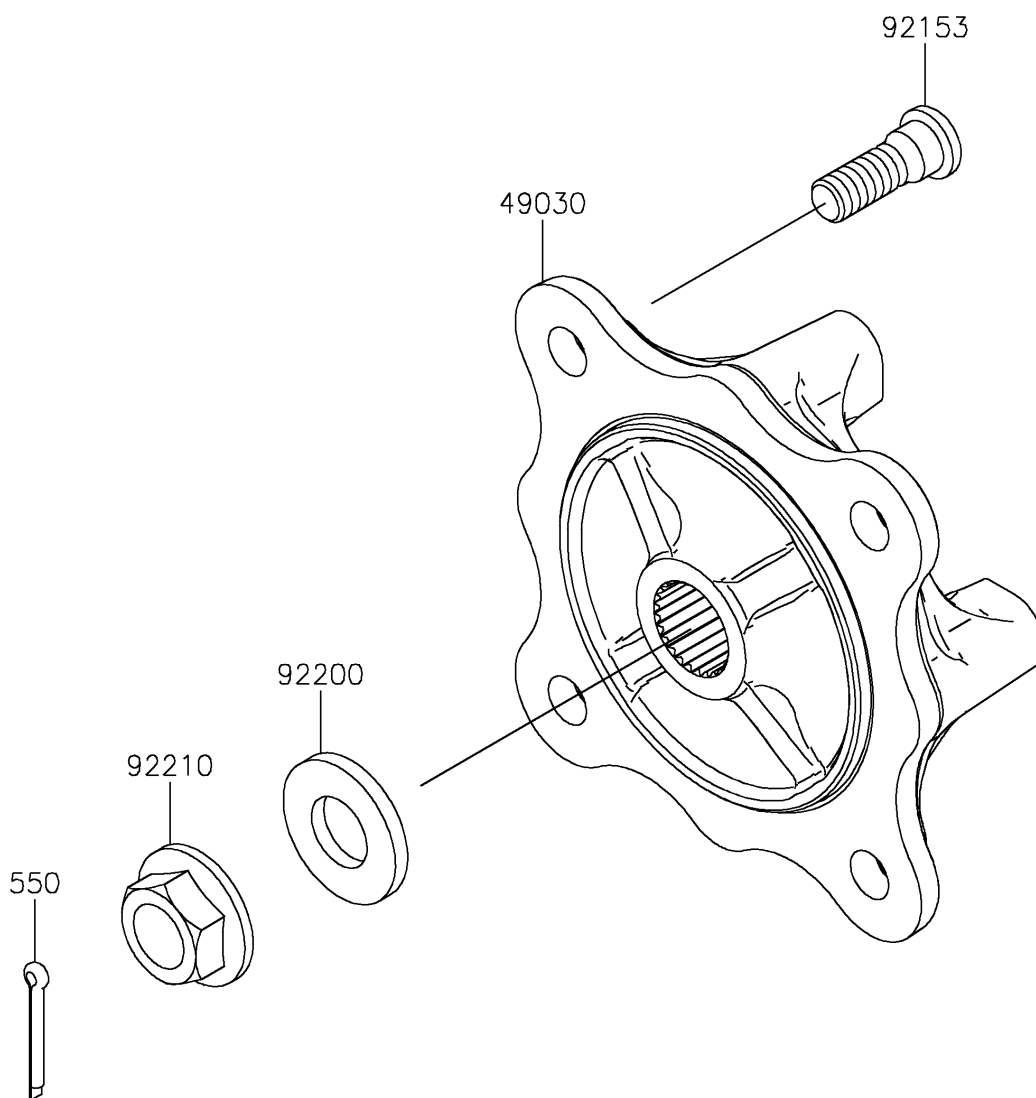

2025 MULE PRO-FXT 1000 LE

PARTS DIAGRAM

Front Hubs/Brakes

F2230

2025 MULE PRO-FXT 1000 LE

PARTS LIST

Front Hubs/Brakes

ITEM NAME

PART NUMBER

QUANTITY
