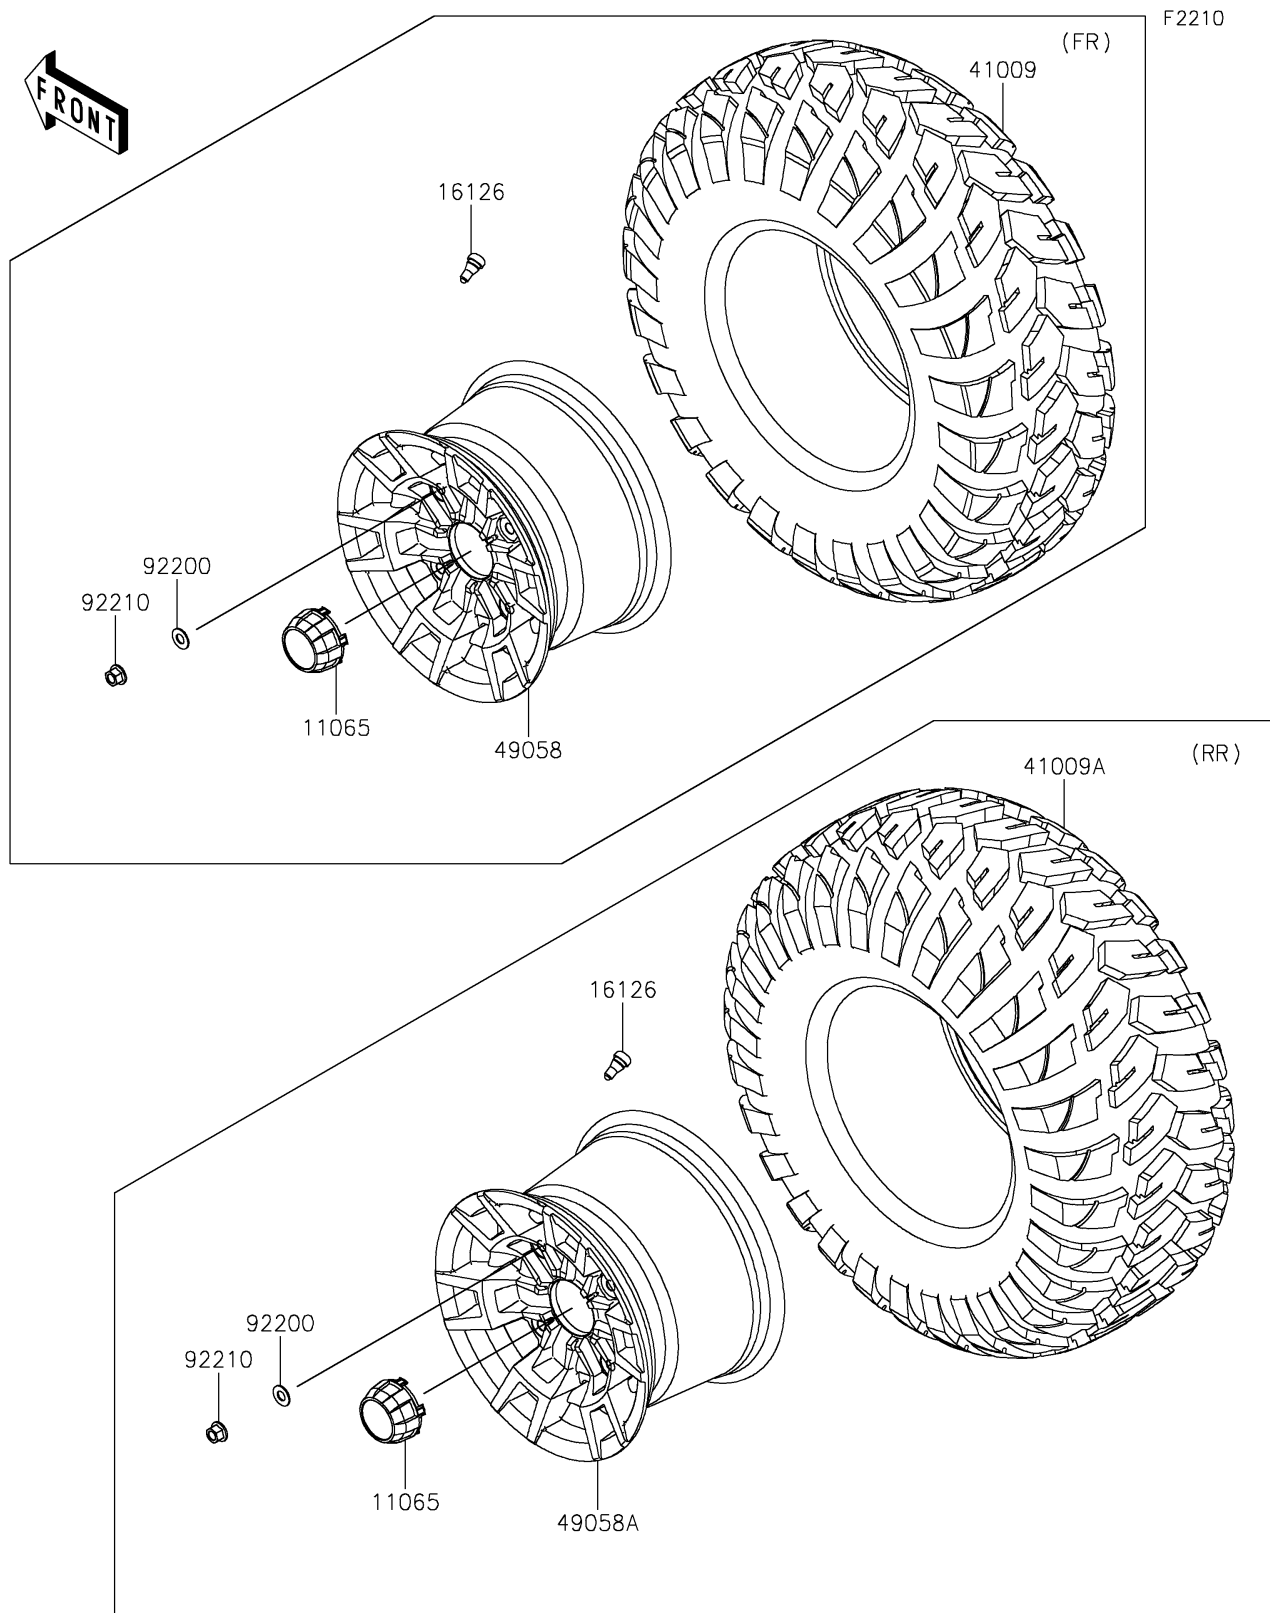

2024 MULE PRO-FXT™ 1000 LE

PARTS DIAGRAM

Wheels/Tires

2024 MULE PRO-FXT™ 1000 LE

PARTS LIST

Wheels/Tires

ITEM NAME	PART NUMBER	QUANTITY
-----------	-------------	----------
