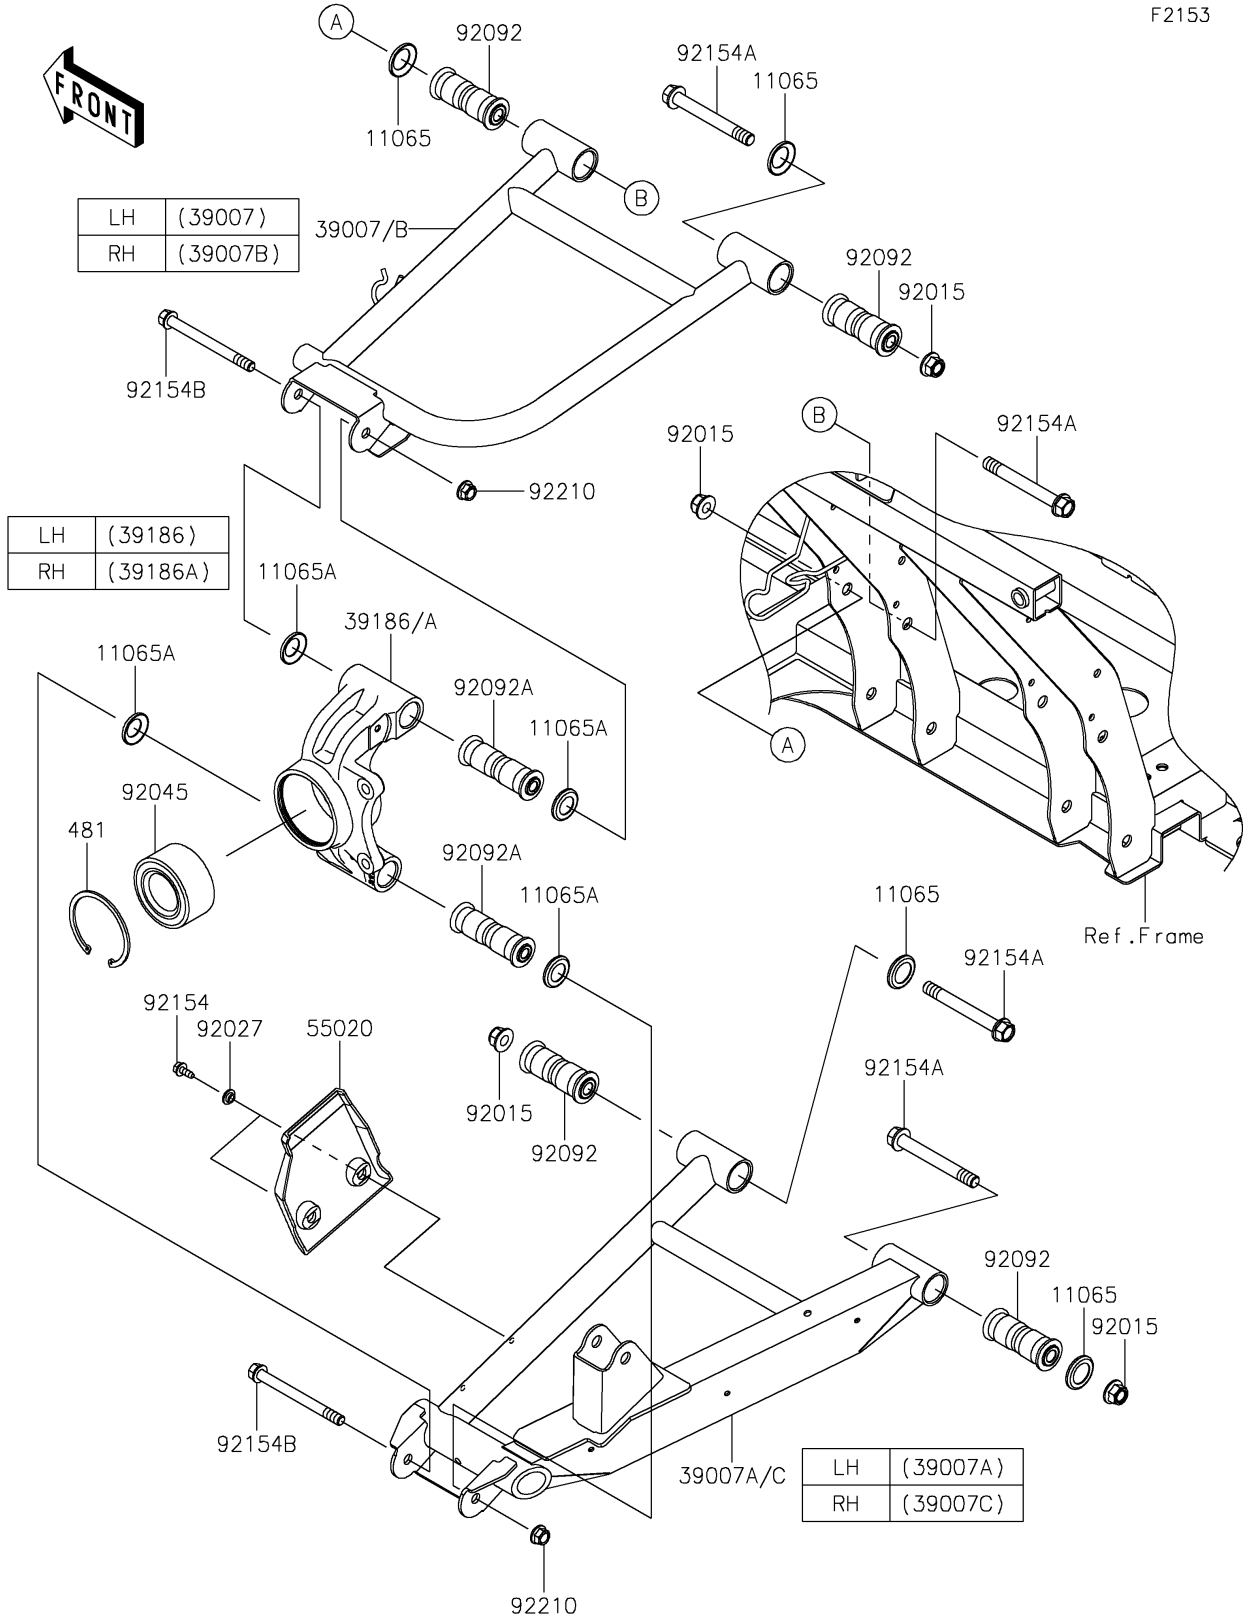

2024 MULE PRO-FXT™ 1000 LE

PARTS DIAGRAM

Rear Suspension

F2153