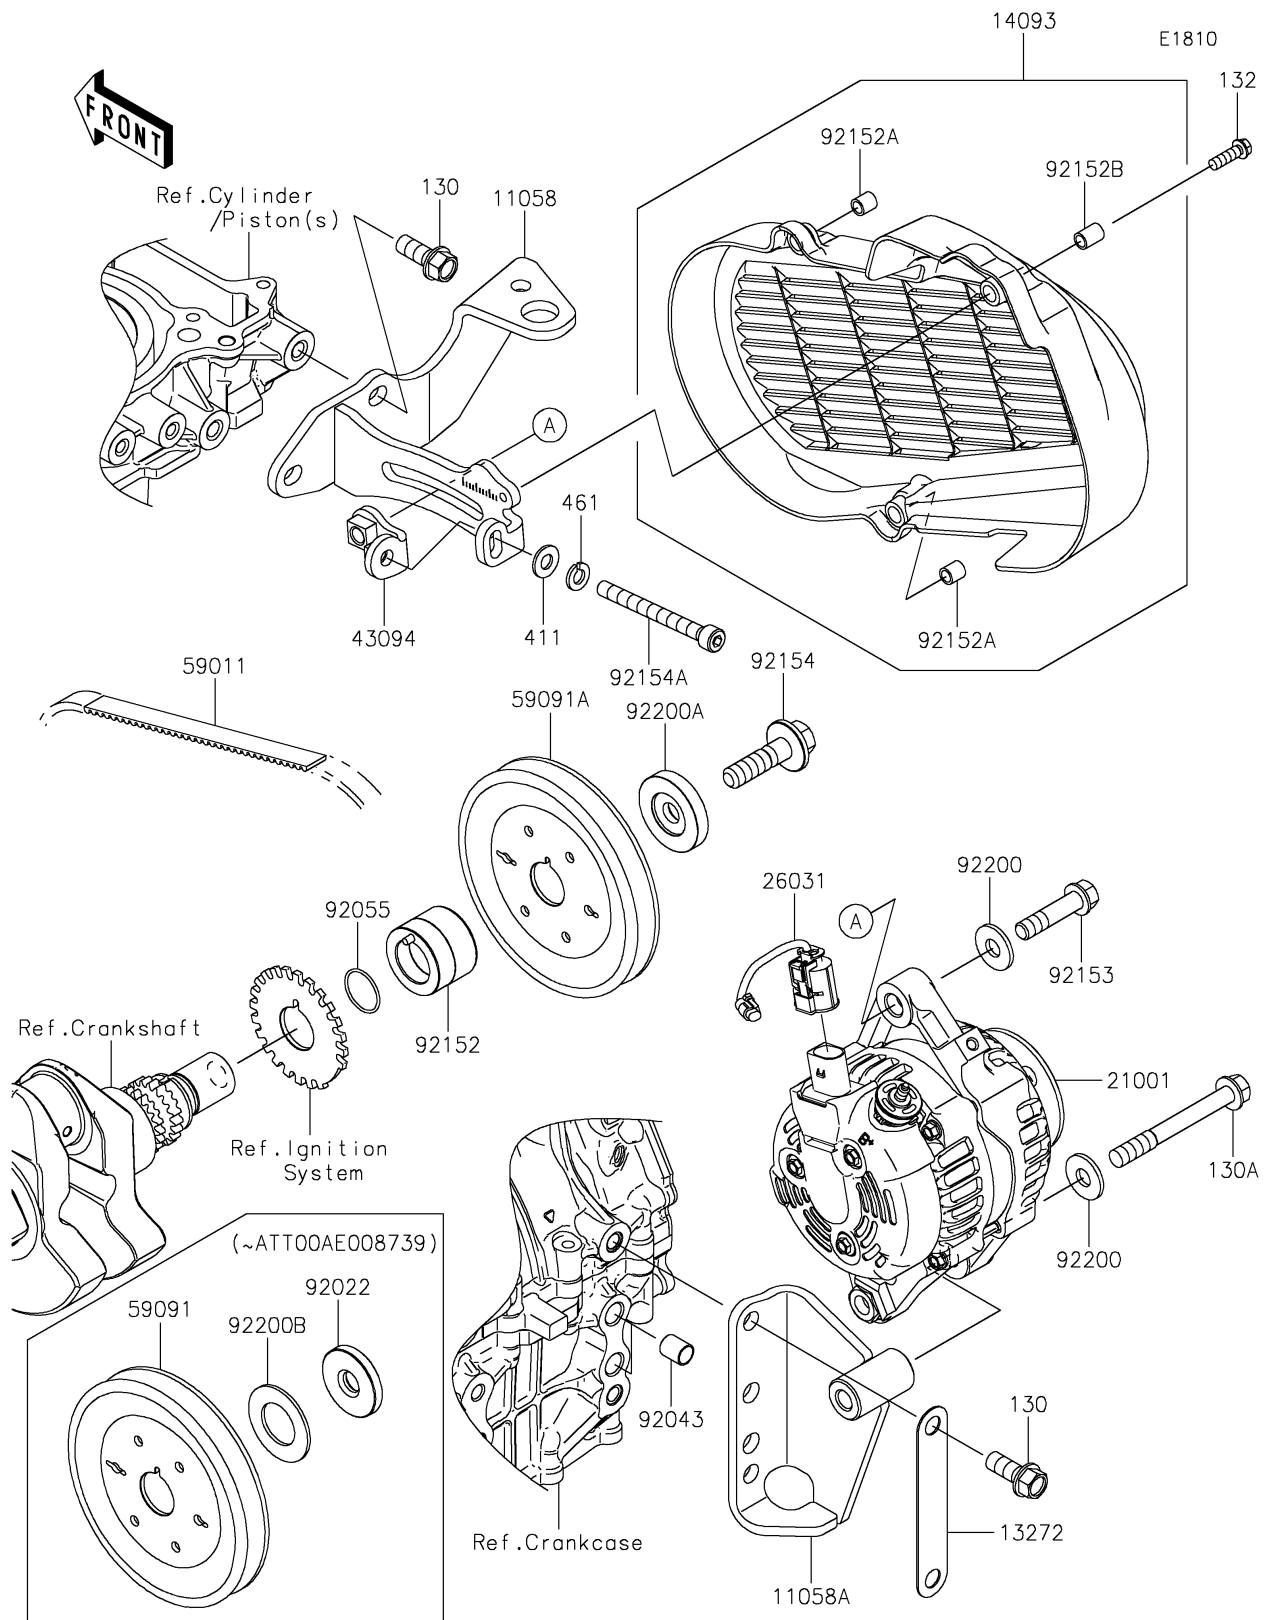

2024 MULE PRO-FXT™ 1000 LE

PARTS DIAGRAM

Generator

2024 MULE PRO-FXT™ 1000 LE

PARTS LIST

Generator

ITEM NAME	PART NUMBER	QUANTITY
BRACKET,GENERATOR UPPER (Ref # 11058)	11058-0328	1
BRACKET,GENERATOR LOWER (Ref # 11058A)	11058-0329	1
PLATE,GENERATOR LOWER (Ref # 13272)	13272-4113	1
COVER,GENERATOR (Ref # 14093)	14093-1393	1
GENERATOR (Ref # 21001)	21001-0687	1
HARNESS,GENERATOR (Ref # 26031)	26031-4001	1
ADJUSTER,GENERATOR (Ref # 43094)	43094-0014	1
BELT (Ref # 59011)	59011-0059	1
PULLEY (Ref # 59091)	59091-0018	1
PULLEY (Ref # 59091A)	59091-0019	1
WASHER,12X40X6 (Ref # 92022)	92022-1904	1
PIN,10.1X12X14 (Ref # 92043)	92043-4009	2
RING-O,21.5X1.5 (Ref # 92055)	92055-1293	1
COLLAR,PULLEY (Ref # 92152)	92152-2928	1
COLLAR (Ref # 92152A)	92152-2948	2
COLLAR (Ref # 92152B)	92152-2949	1
BOLT,FLANGED,10X42 (Ref # 92153)	92153-1957	1
BOLT-FLANGED,12X43 (Ref # 92154)	92154-7017	1
BOLT-SOCKET,8X80 (Ref # 92154A)	92154-7077	1
WASHER,11X26X2.6 (Ref # 92200)	92200-0352	2
WASHER (Ref # 92200A)	92200-2621	1
WASHER (Ref # 92200B)	92200-2633	1
BOLT-FLANGED (Ref # 130)	130CA1025	4
BOLT-FLANGED,10X85 (Ref # 130A)	130CA1085	1
BOLT-FLANGED-SMALL,6X20 (Ref # 132)	132BA0620	3
WASHER-PLAIN,8MM (Ref # 411)	411AA0800	1
WASHER-SPRING,8MM (Ref # 461)	461DA0800	1