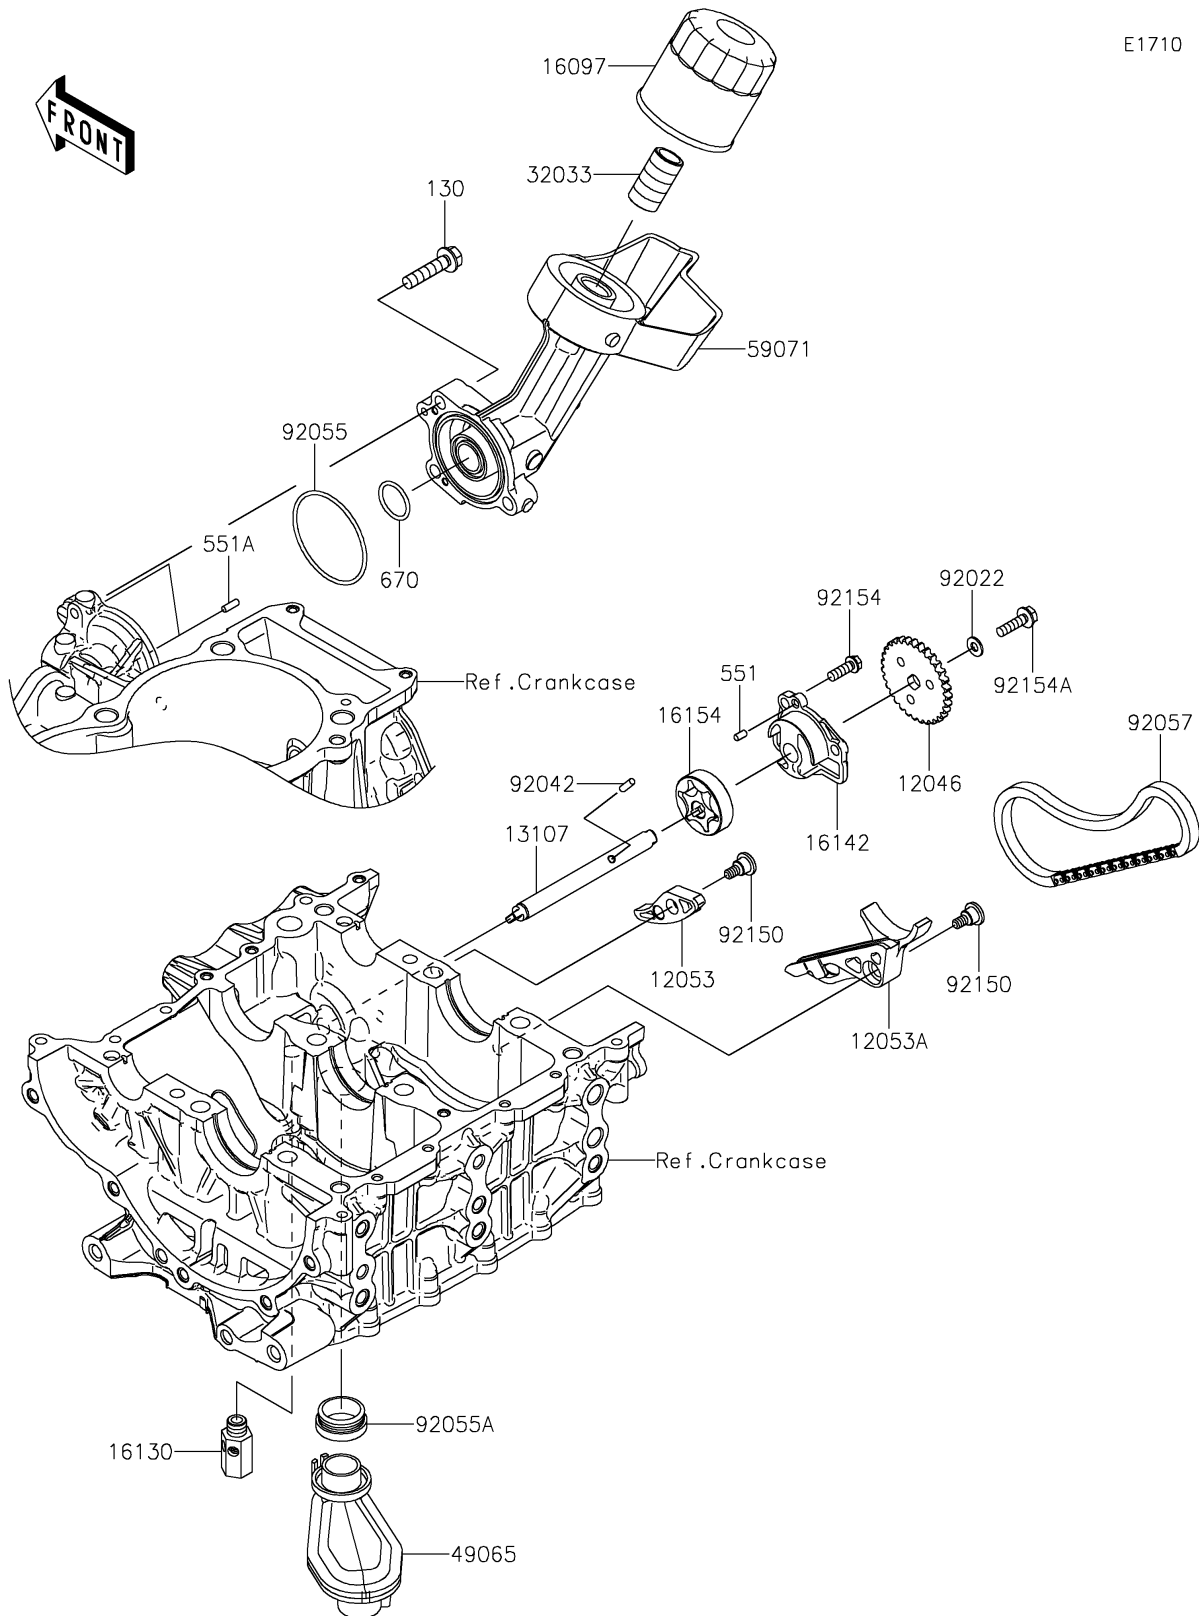

2025 MULE PRO-FXT 1000 LE

PARTS DIAGRAM

Oil Pump/Oil Filter

E1710

2025 MULE PRO-FXT 1000 LE

PARTS LIST

Oil Pump/Oil Filter

ITEM NAME	PART NUMBER	QUANTITY
-----------	-------------	----------
