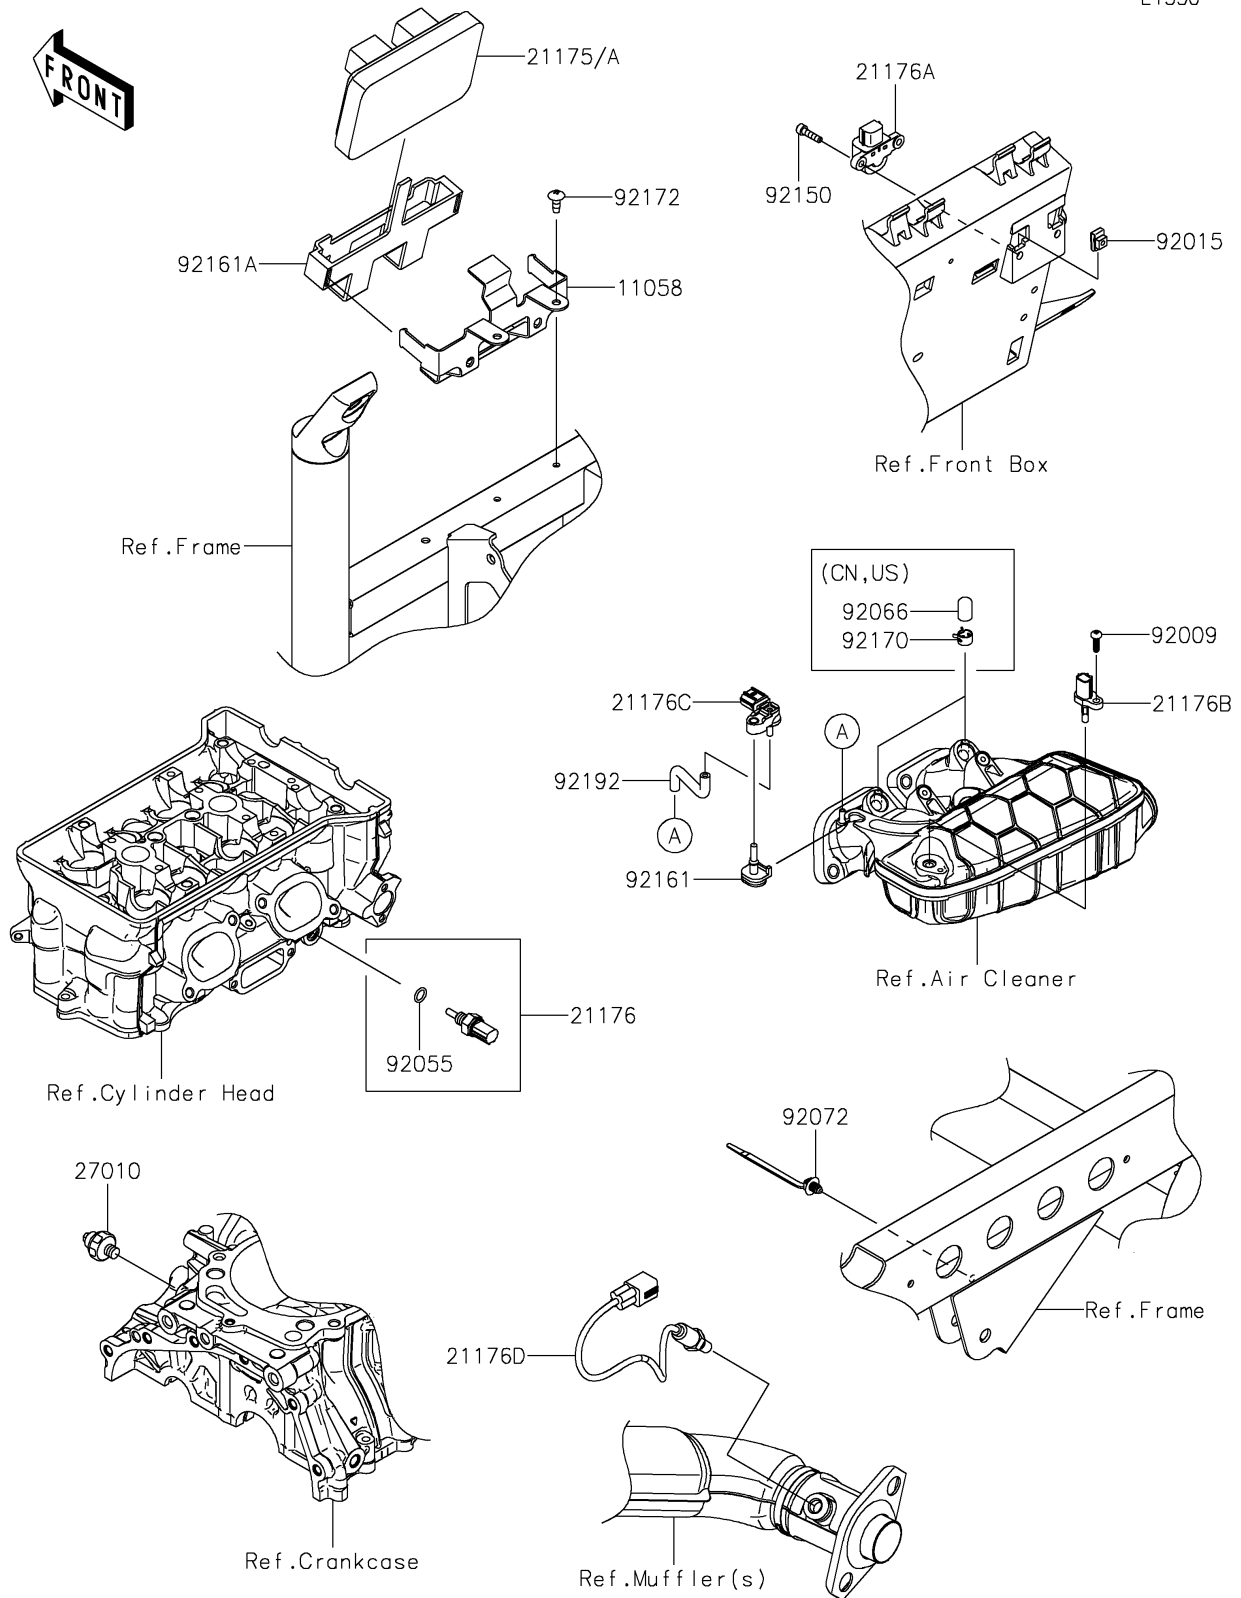

2024 MULE PRO-FXT™ 1000 LE

PARTS DIAGRAM

Fuel Injection

E1530

2024 MULE PRO-FXT™ 1000 LE

PARTS LIST

Fuel Injection

ITEM NAME	PART NUMBER	QUANTITY
BRACKET,ECU (Ref # 11058)	11058-0323	1
CONTROL UNIT-ELECTRONIC (Ref # 21175)	21175-1853	1
CONTROL UNIT-ELECTRONIC (Ref # 21175A)	21175-1877	1
SENSOR,WATER TEMP (Ref # 21176)	21176-0009	1
SENSOR,VEHICLE-DOWN (Ref # 21176A)	21176-0026	1
SENSOR,AIR TEMPERATURE (Ref # 21176B)	21176-0048	1
SENSOR,PRESSURE (Ref # 21176C)	21176-0906	1
SENSOR,OXYGEN (Ref # 21176D)	21176-1192	1
SWITCH,OIL PRESSURE (Ref # 27010)	27010-1313	1
SCREW,TAPPING,5X16 (Ref # 92009)	92009-1264	1
NUT,5MM (Ref # 92015)	92015-1627	2
RING-O,9.5X1.9 (Ref # 92055)	92055-0016	1
PLUG (Ref # 92066)	92066-0862	2
BAND,OS170-FT7(BLACK) (Ref # 92072)	92072-1414	1
BOLT,SOCKET,5X20 (Ref # 92150)	92150-1019	2
DAMPER (Ref # 92161)	92161-0673	1
DAMPER,ECU (Ref # 92161A)	92161-2481	1
CLAMP (Ref # 92170)	92170-2043	2
SCREW,TAPPING,6X16 (Ref # 92172)	92172-0739	2
TUBE (Ref # 92192)	92192-2633	1