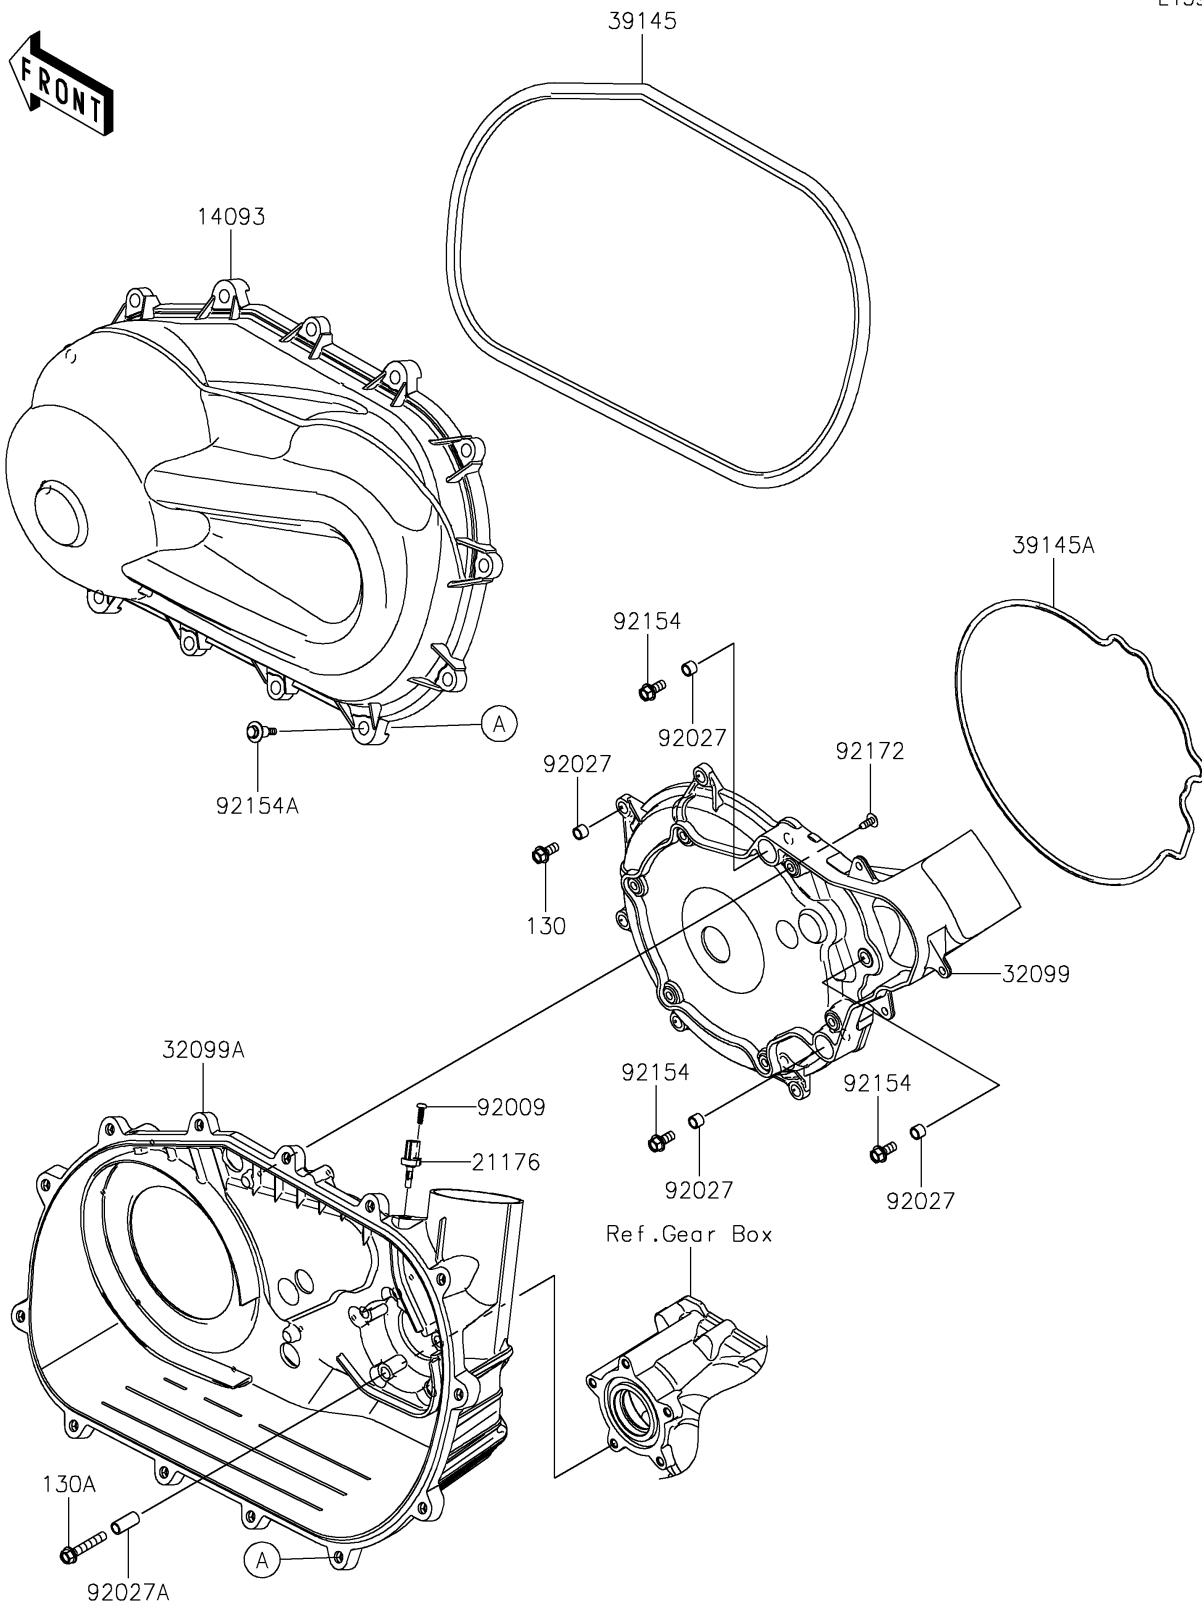

2024 MULE PRO-FXT™ 1000 LE

PARTS DIAGRAM

Converter Cover

E1393

2024 MULE PRO-FXT™ 1000 LE

PARTS LIST

Converter Cover

ITEM NAME	PART NUMBER	QUANTITY
COVER,CVT (Ref # 14093)	14093-1361	1
SENSOR,AIR TEMPERATURE (Ref # 21176)	21176-0048	1
CASE,INNER (Ref # 32099)	32099-0823	1
CASE,OUTER (Ref # 32099A)	32099-0824	1
TRIM-SEAL,CVT COVER (Ref # 39145)	39145-0742	1
TRIM-SEAL,E/G SIDE (Ref # 39145A)	39145-0771	1
SCREW,TAPPING,5X16 (Ref # 92009)	92009-1264	1
COLLAR,8.8X12X9 (Ref # 92027)	92027-1568	8
COLLAR (Ref # 92027A)	92027-4012	5
BOLT,FLANGED,8X18 (Ref # 92154)	92154-1386	3
BOLT,CVT COVER (Ref # 92154A)	92154-1522	13
SCREW,6X16 (Ref # 92172)	92172-0284	9
BOLT-FLANGED,8X18 (Ref # 130)	130BA0818	5
BOLT-FLANGED,8X45 (Ref # 130A)	130BA0845	5