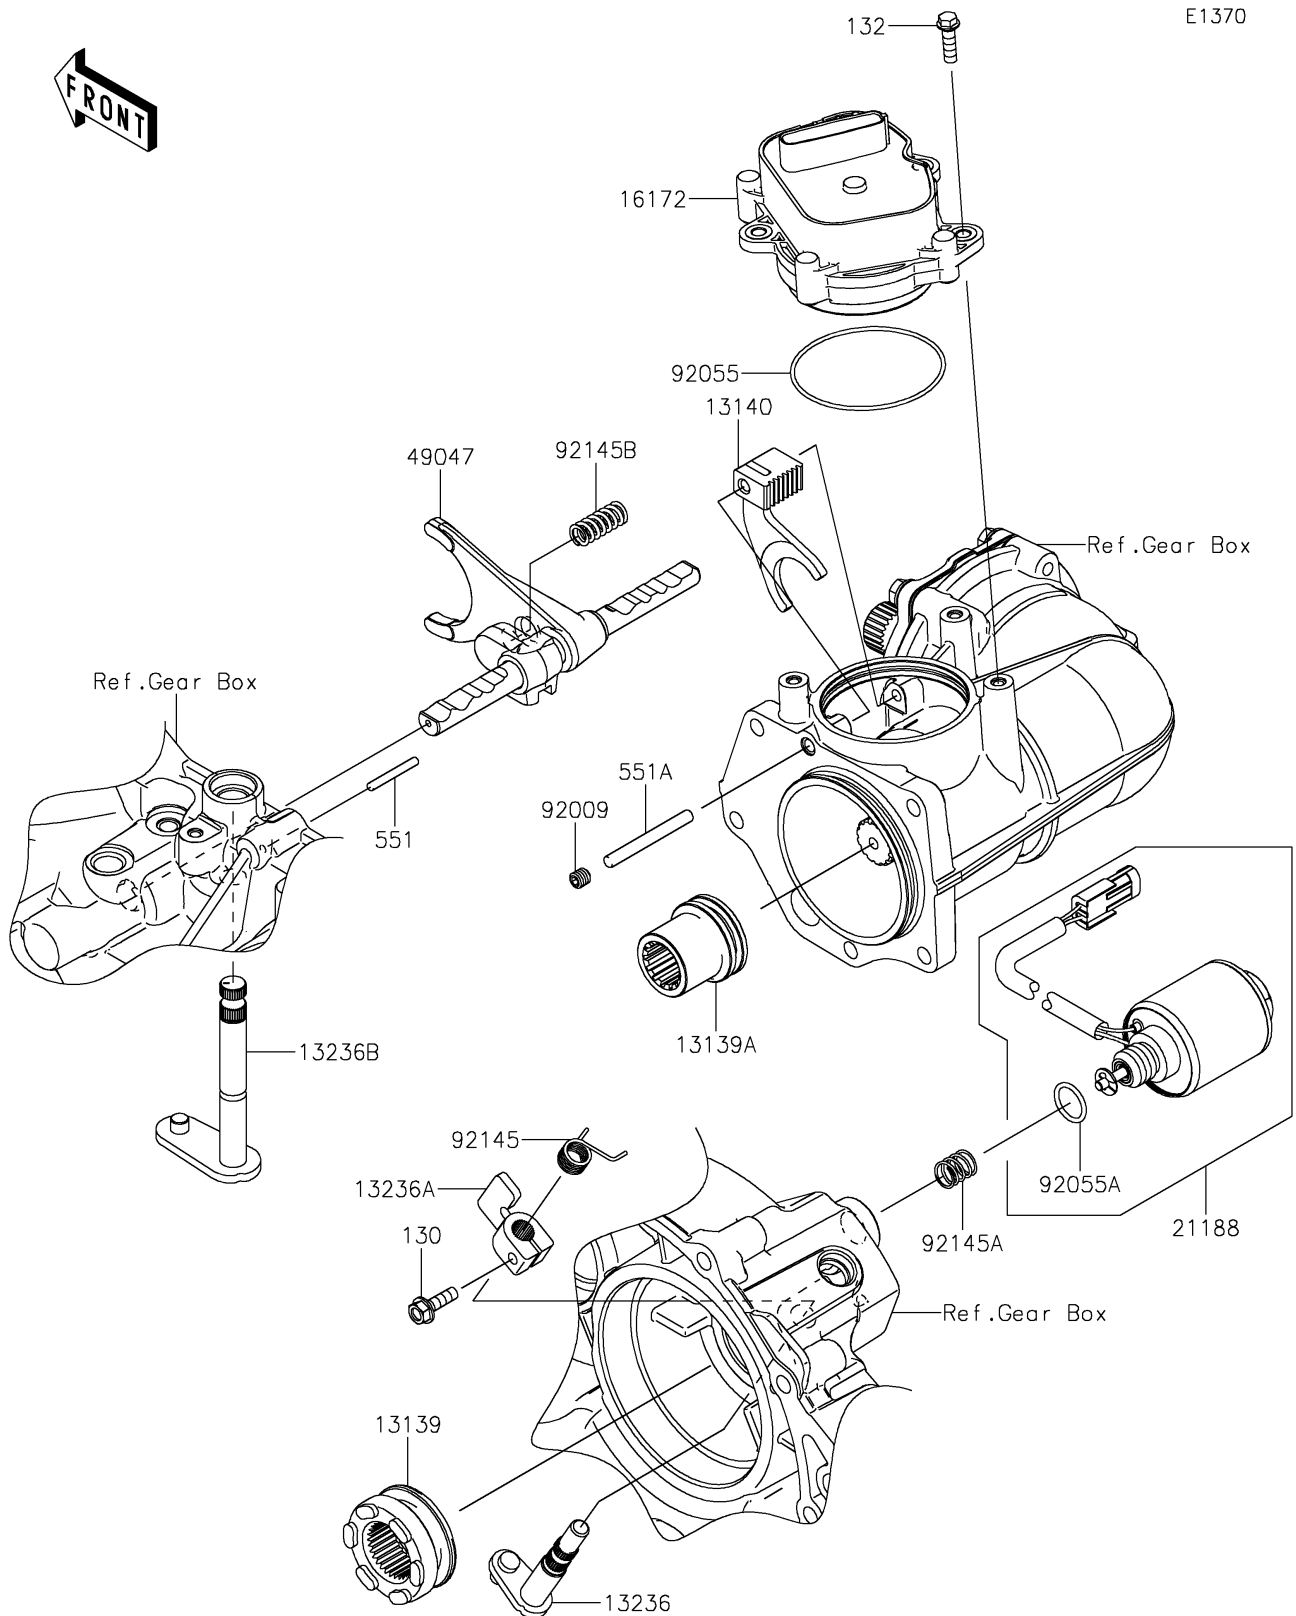

2024 MULE PRO-FXT™ 1000 LE

PARTS DIAGRAM

Gear Change Mechanism

2024 MULE PRO-FXT™ 1000 LE

PARTS LIST

Gear Change Mechanism

ITEM NAME	PART NUMBER	QUANTITY
-----------	-------------	----------