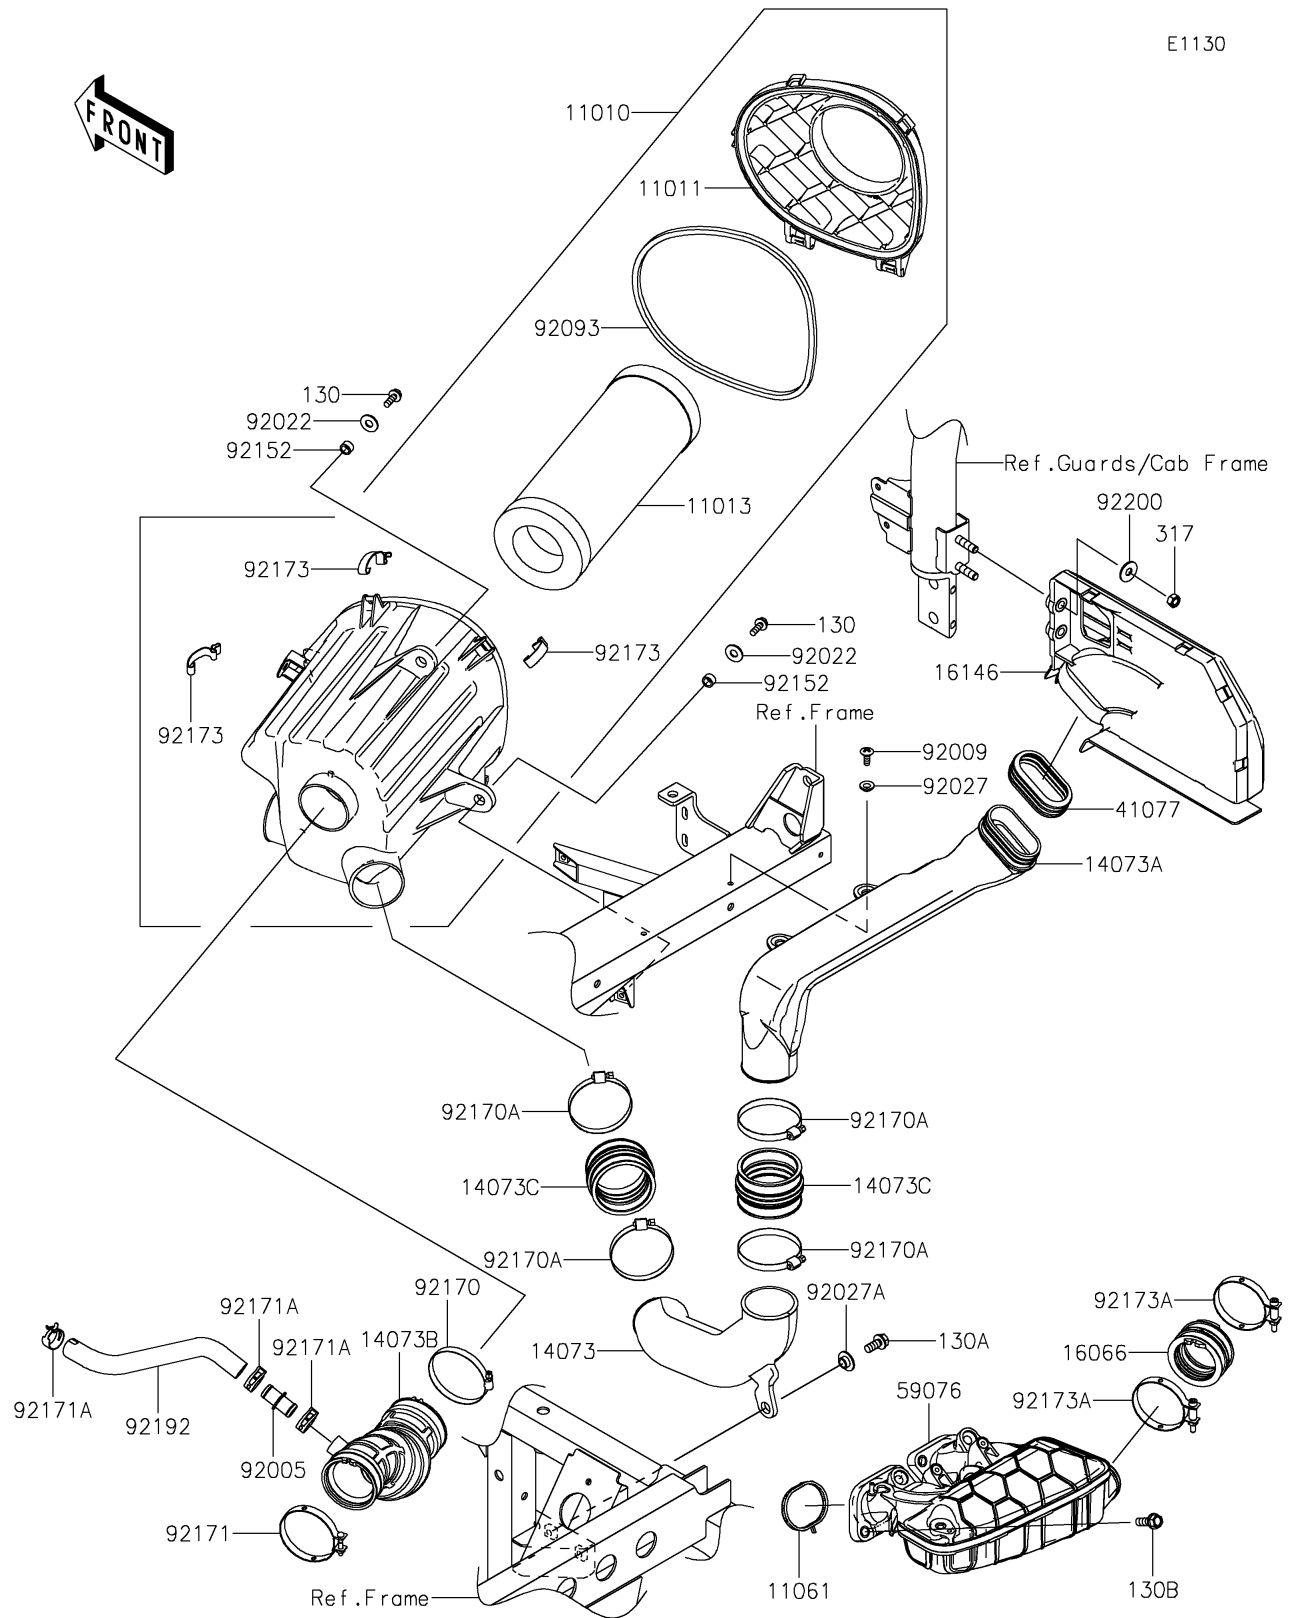

2024 MULE PRO-FXT™ 1000 LE

PARTS DIAGRAM

Air Cleaner

2024 MULE PRO-FXT™ 1000 LE

PARTS LIST

Air Cleaner

ITEM NAME	PART NUMBER	QUANTITY
FILTER-ASSY-AIR (Ref # 11010)	11010-1818	1
CASE-AIR FILTER,UPP (Ref # 11011)	11011-0971	1
ELEMENT-AIR FILTER (Ref # 11013)	11013-7044	1
GASKET,MANIFOLD-INTAKE (Ref # 11061)	11061-1459	2
DUCT,LOWER (Ref # 14073)	14073-1887	1
DUCT,UPPER (Ref # 14073A)	14073-1889	1
DUCT,A/F CASE-THROTTLE (Ref # 14073B)	14073-1890	1
DUCT,INTAKE JOINT (Ref # 14073C)	14073-1891	2
HOLDER-THROTTLE BODY (Ref # 16066)	16066-0028	1
COVER-ASSY,BLACK (Ref # 16146)	16146-0921-6Z	1
ADAPTER (Ref # 41077)	41077-0753	1
MANIFOLD-INTAKE (Ref # 59076)	59076-0040	1
FITTING,DUCT-BREATHER TUBE (Ref # 92005)	92005-0992	1
SCREW,TAPPING,6X16 (Ref # 92009)	92009-1166	2
WASHER,8.5X20X1.6 (Ref # 92022)	92022-1561	2
COLLAR,L=4.6 (Ref # 92027)	92027-1168	2
COLLAR (Ref # 92027A)	92027-1745	1
SEAL,AIR FILTER CASE (Ref # 92093)	92093-0787	1
COLLAR,8.8X12.3X6.9 (Ref # 92152)	92152-1853	2
CLAMP (Ref # 92170)	92170-1763	1
CLAMP (Ref # 92170A)	92170-1764	4
CLAMP,62MM (Ref # 92171)	92171-0857	1
CLAMP (Ref # 92171A)	92171-1277	3
CLAMP,AIR FILTER CASE (Ref # 92173)	92173-2023	3
CLAMP (Ref # 92173A)	92173-2674	2
TUBE,BREATHER (Ref # 92192)	92192-2632	1
WASHER,8.5X23X1.6 (Ref # 92200)	92200-0752	2
BOLT-FLANGED,6X18 (Ref # 130)	130BA0618	2
BOLT-FLANGED,8X18 (Ref # 130A)	130BA0818	1

2024 MULE PRO-FXT™ 1000 LE

PARTS LIST

Air Cleaner

ITEM NAME	PART NUMBER	QUANTITY
BOLT-FLANGED,8X25 (Ref # 130B)	130CA0825	4
NUT-HEX-SMALL,8MM (Ref # 317)	317BA0800	2