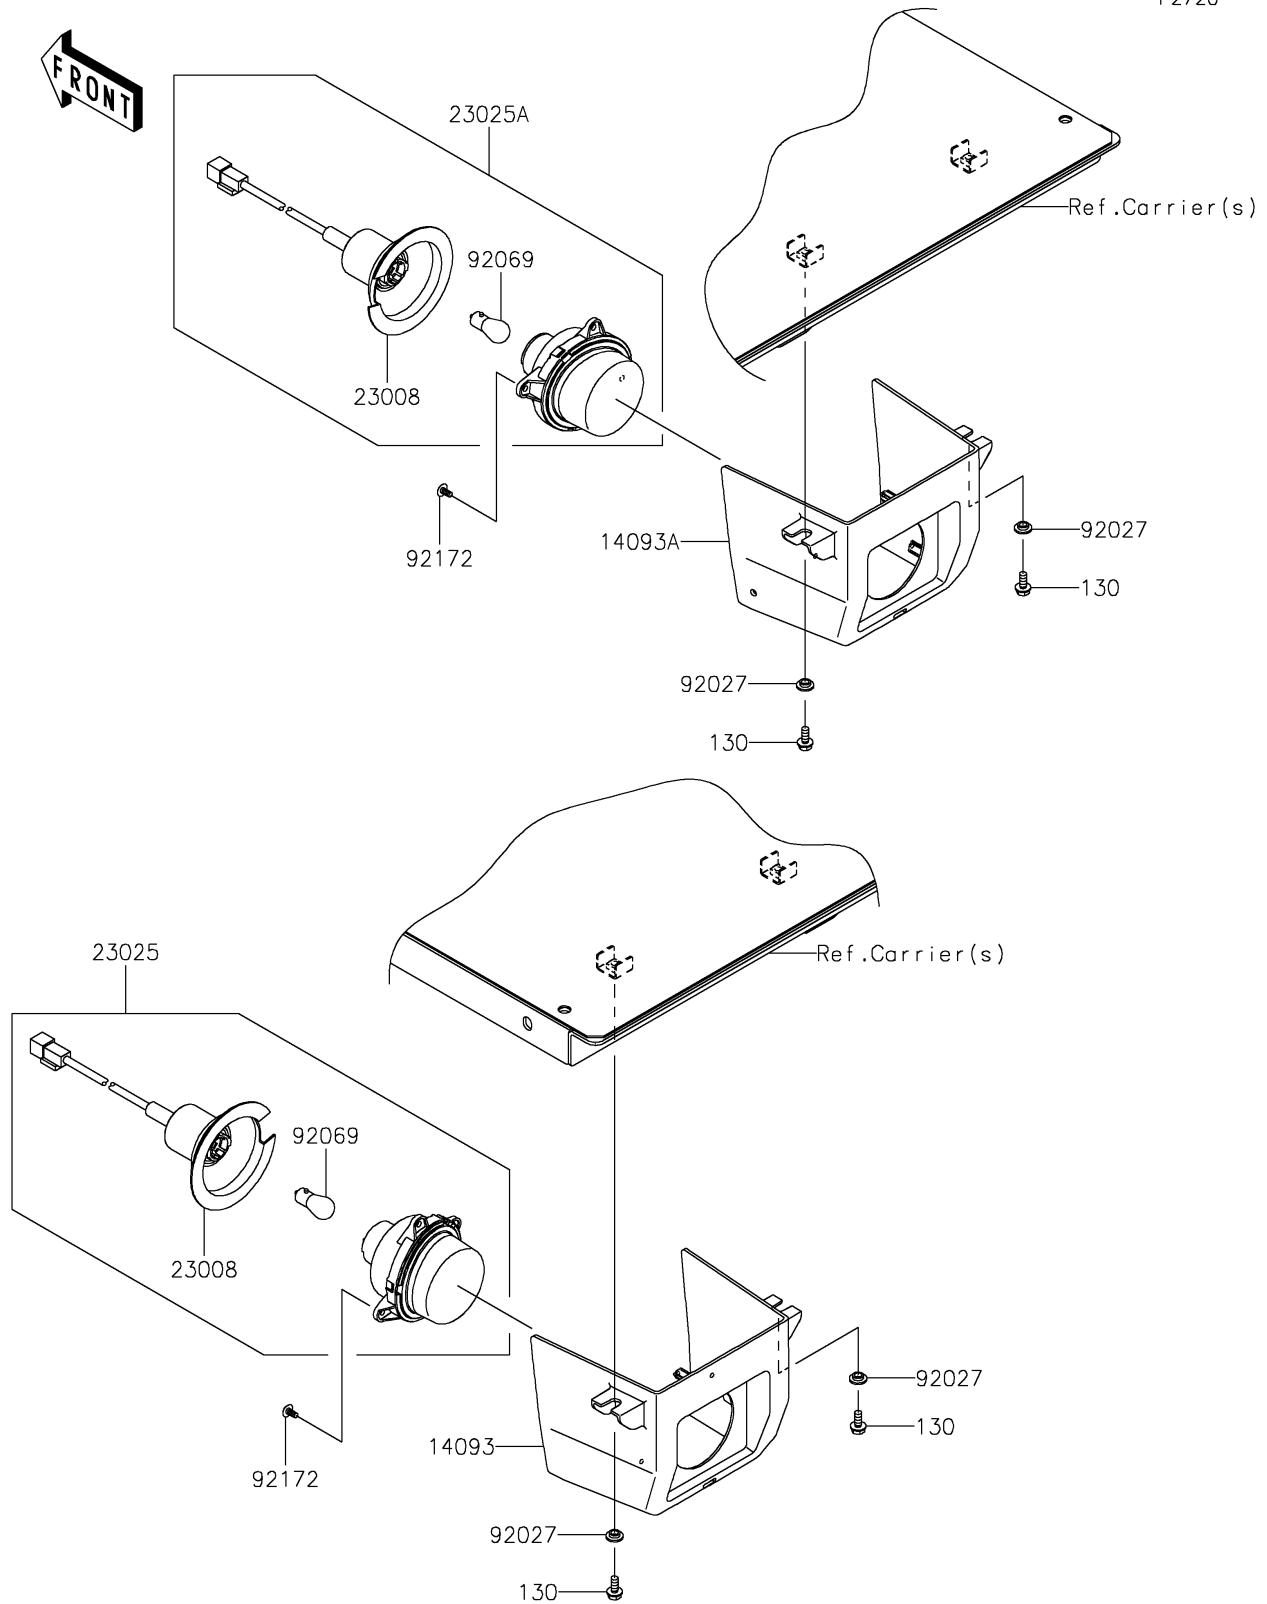

2025 MULE PRO-FXR 1000 LE

PARTS DIAGRAM

Taillight(s)

F2720

2025 MULE PRO-FXR 1000 LE

PARTS LIST

Taillight(s)

ITEM NAME	PART NUMBER	QUANTITY
COVER,TAIL LAMP,LH (Ref # 14093)	14093-0580	1
COVER,TAIL LAMP,RH (Ref # 14093A)	14093-0581	1
SOCKET-ASSY (Ref # 23008)	23008-0162	2
LAMP-TAIL,LH (Ref # 23025)	23025-0334	1
LAMP-TAIL,RH (Ref # 23025A)	23025-0341	1
COLLAR,L=4.6 (Ref # 92027)	92027-1168	4
BULB,12V 21/5W (Ref # 92069)	92069-0072	2
SCREW,TAPPING,5X10 (Ref # 92172)	92172-0262	6
BOLT-FLANGED,6X14 (Ref # 130)	130BA0614	4