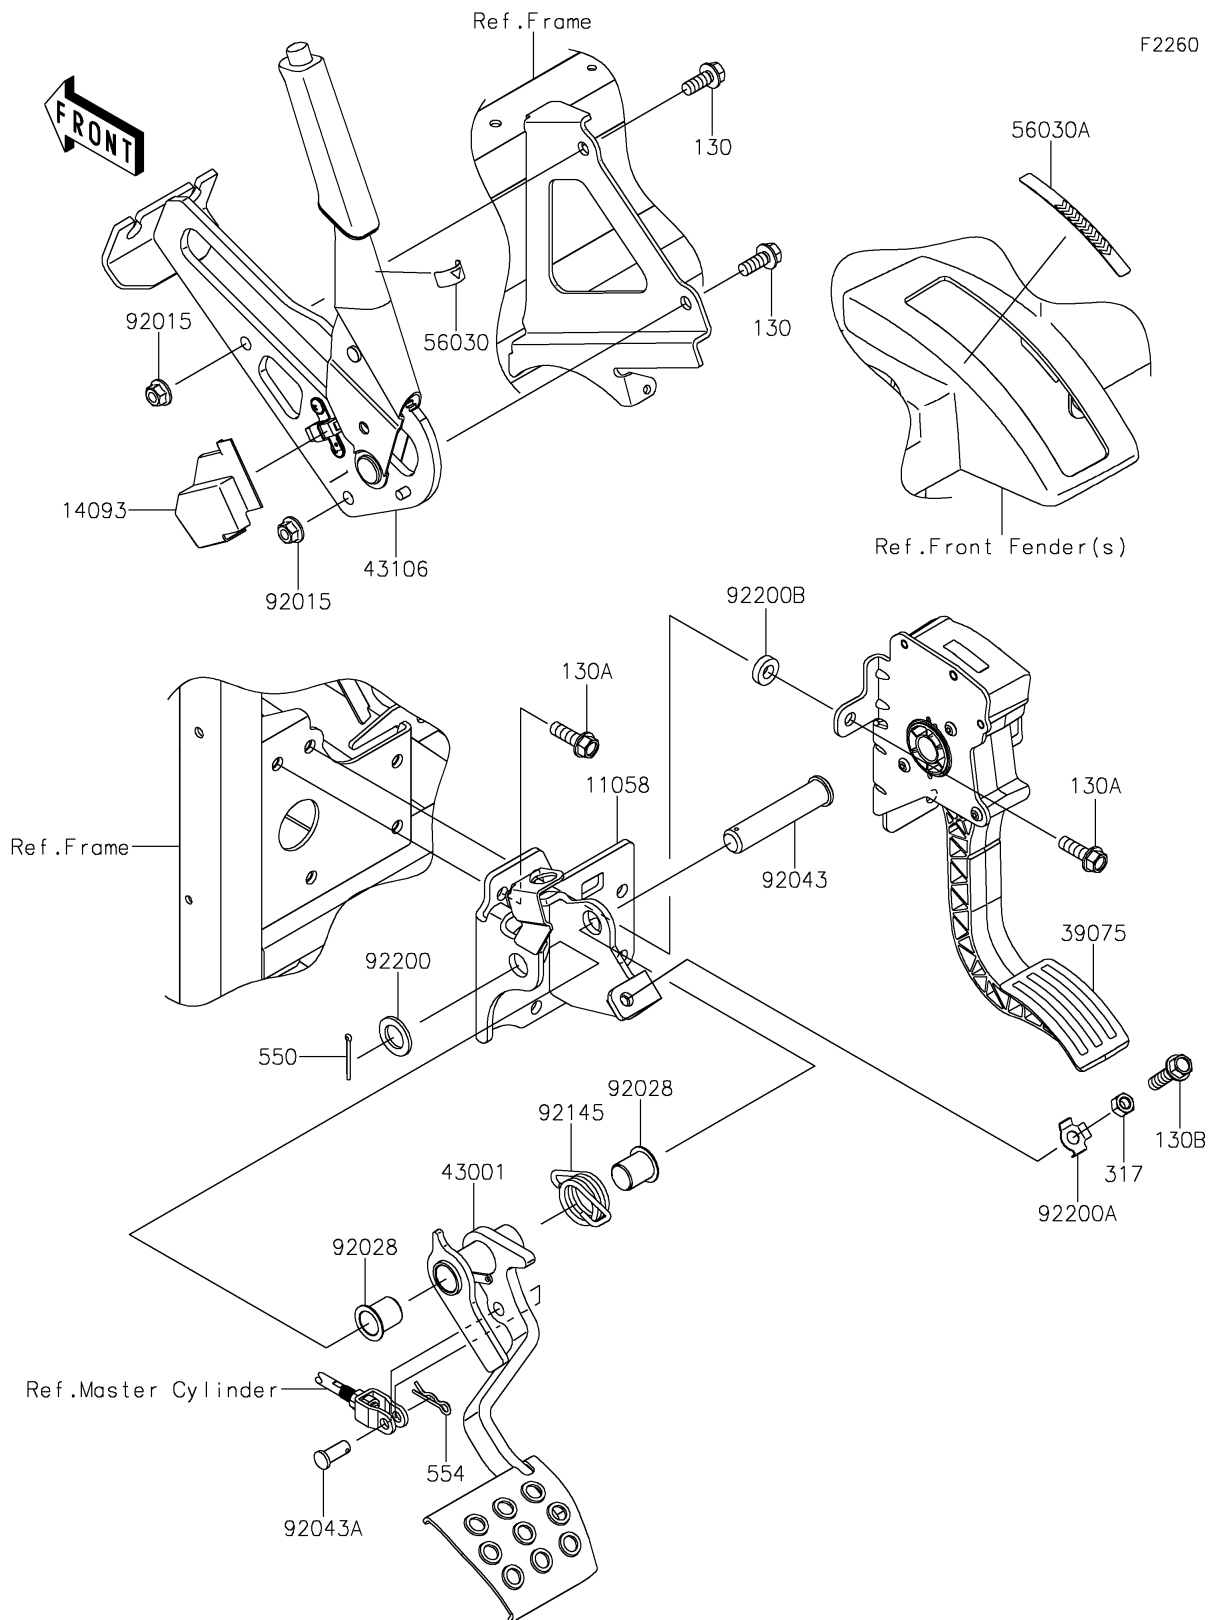

# 2025 MULE PRO-FXR 1000 LE

## PARTS DIAGRAM

### Brake Pedal/Throttle Lever

## PARTS LIST

Brake Pedal/Throttle Lever

ITEM NAME	PART NUMBER	QUANTITY
-----------	-------------	----------

---