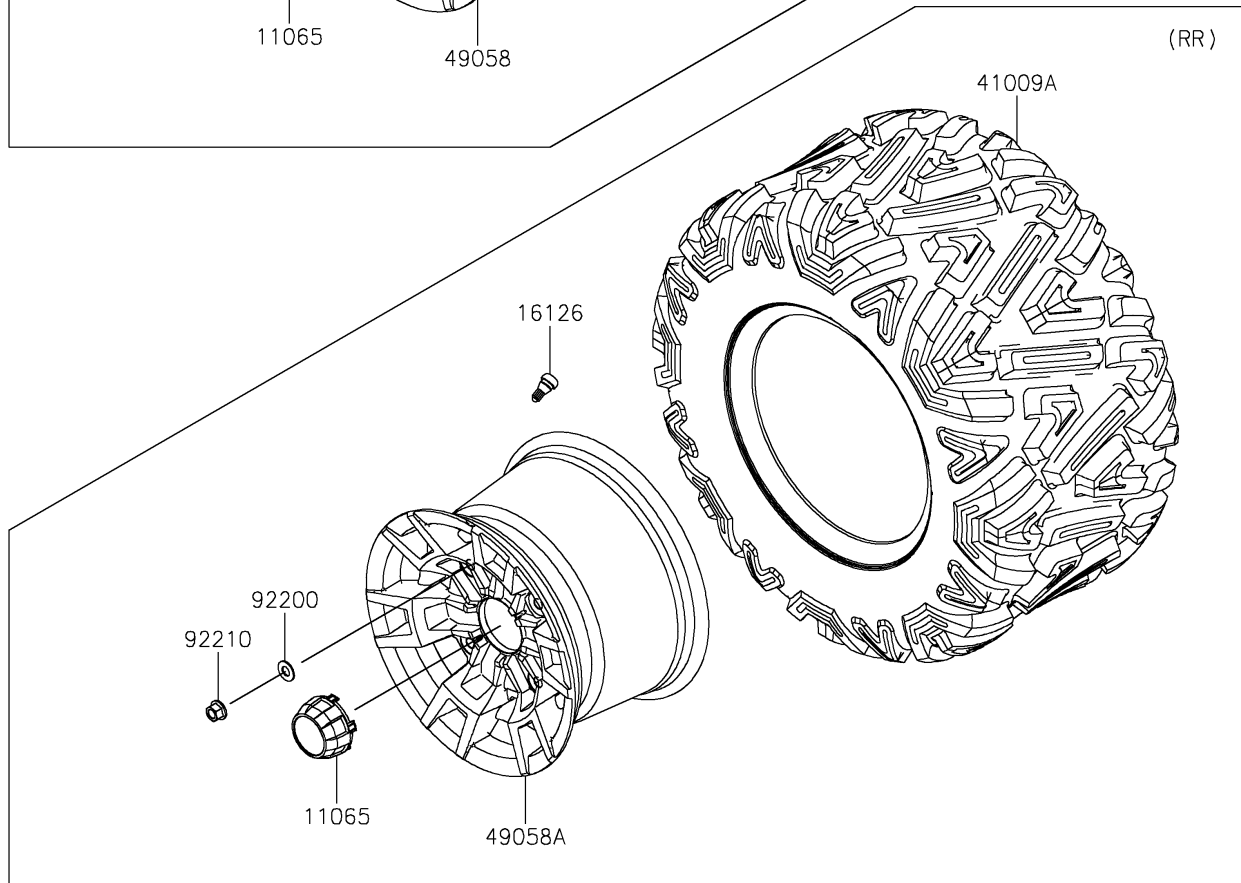

2024 MULE PRO-FXR™ 1000 LE

PARTS DIAGRAM

Wheels/Tires

2024 MULE PRO-FXR™ 1000 LE

PARTS LIST

Wheels/Tires

ITEM NAME	PART NUMBER	QUANTITY
-----------	-------------	----------
