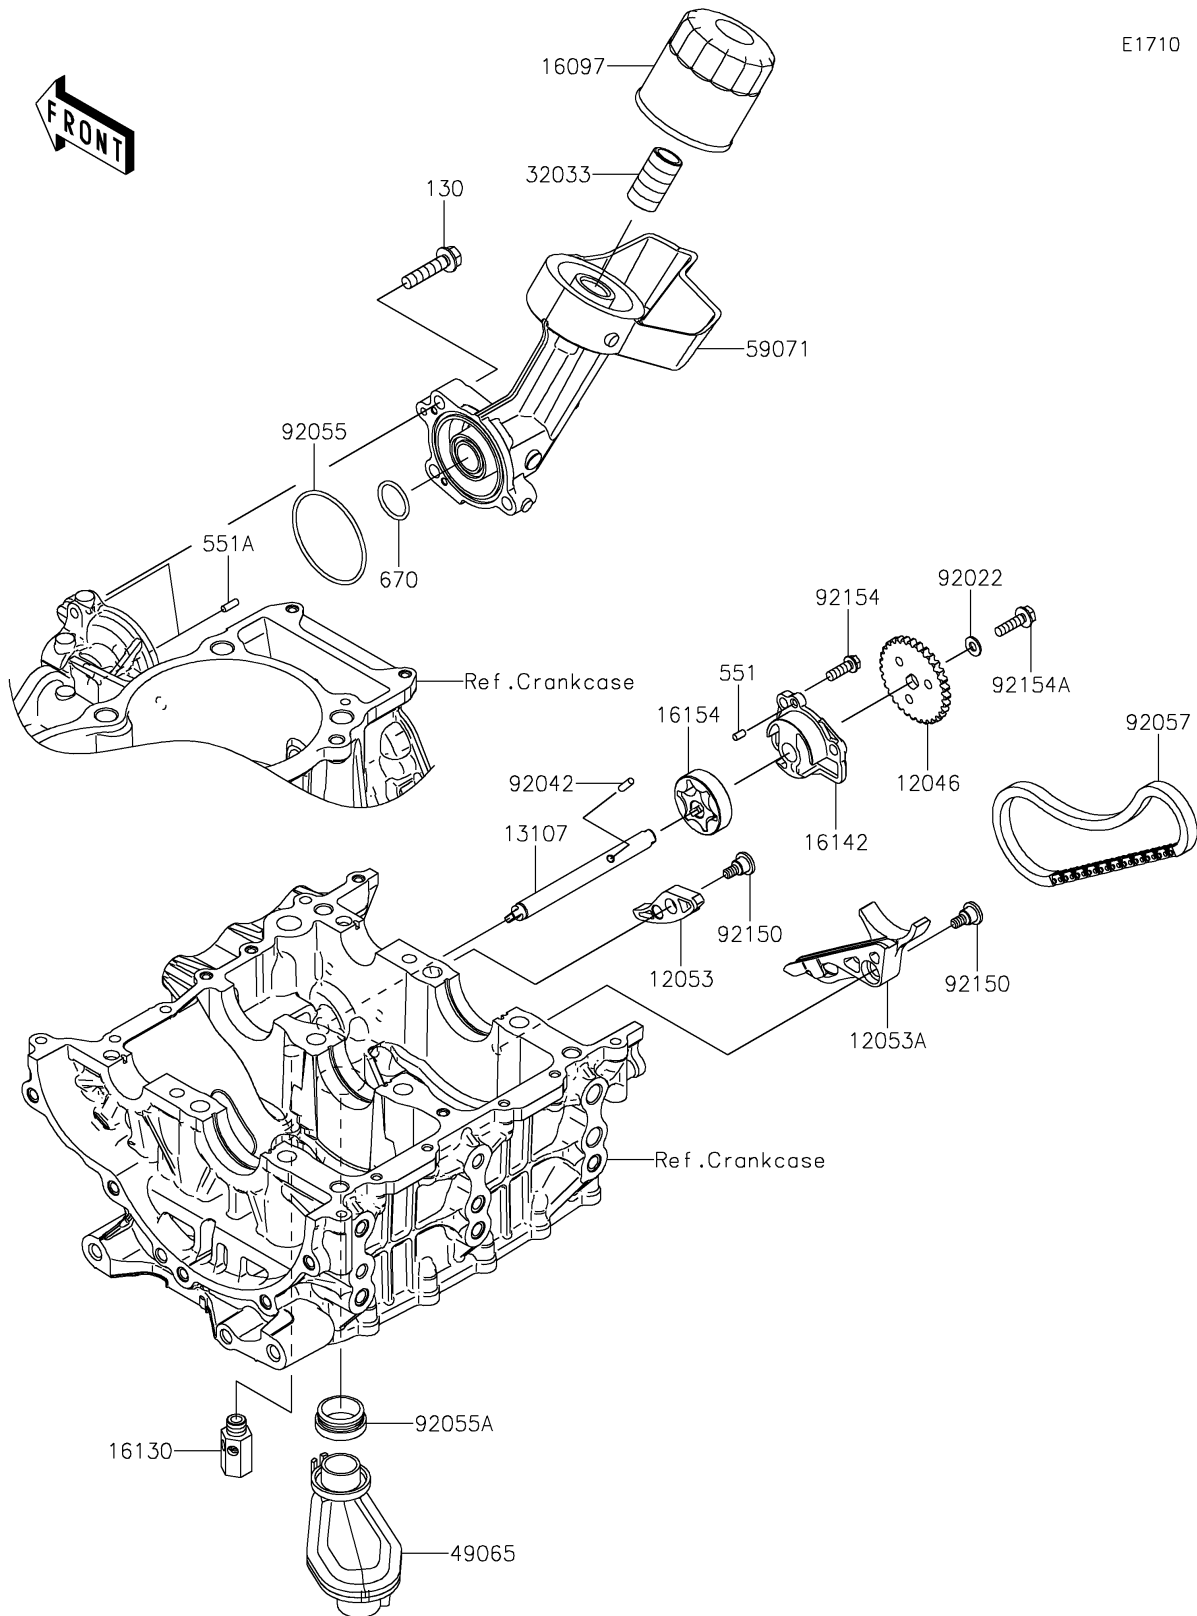

2025 MULE PRO-FXR 1000 LE

PARTS DIAGRAM

Oil Pump/Oil Filter

E1710

2025 MULE PRO-FXR 1000 LE

PARTS LIST

Oil Pump/Oil Filter

| ITEM NAME | PART NUMBER | QUANTITY |
|-----------|-------------|----------|
|-----------|-------------|----------|
