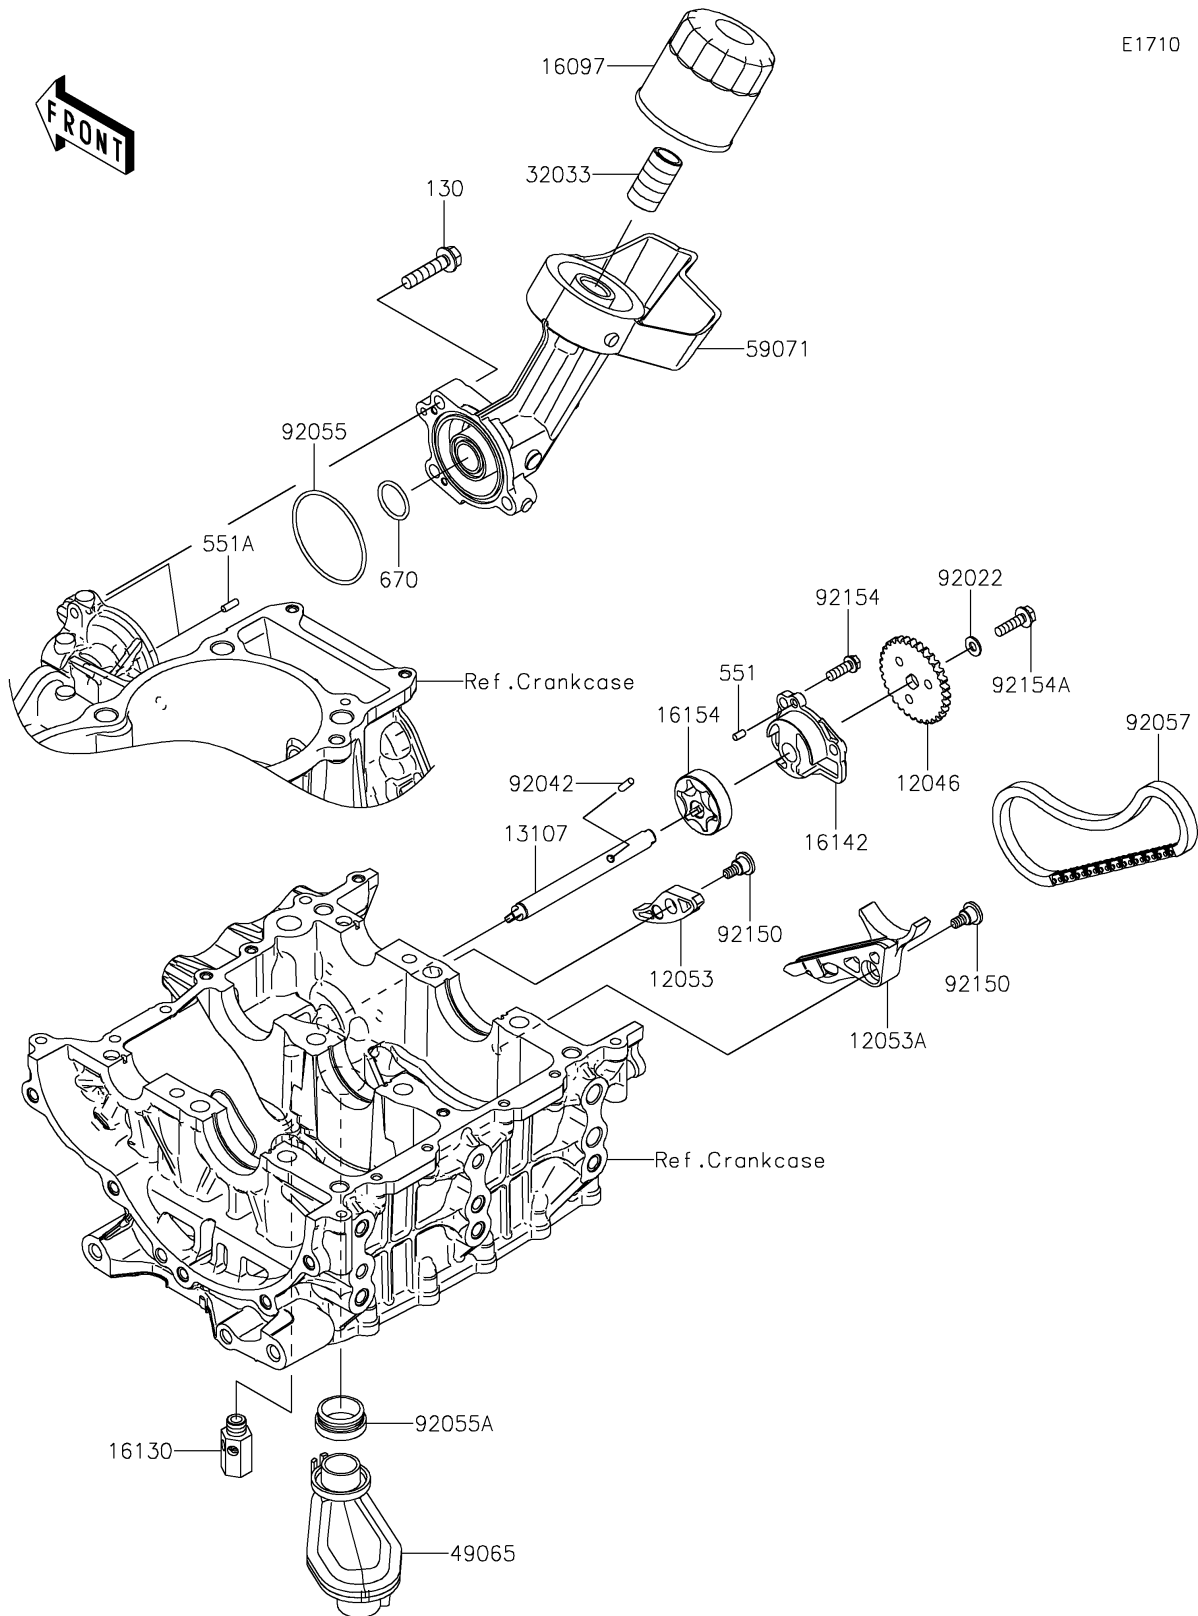

2024 MULE PRO-FXR™ 1000 LE

PARTS DIAGRAM

Oil Pump/Oil Filter

E1710

2024 MULE PRO-FXR™ 1000 LE

PARTS LIST

Oil Pump/Oil Filter

ITEM NAME	PART NUMBER	QUANTITY
-----------	-------------	----------
