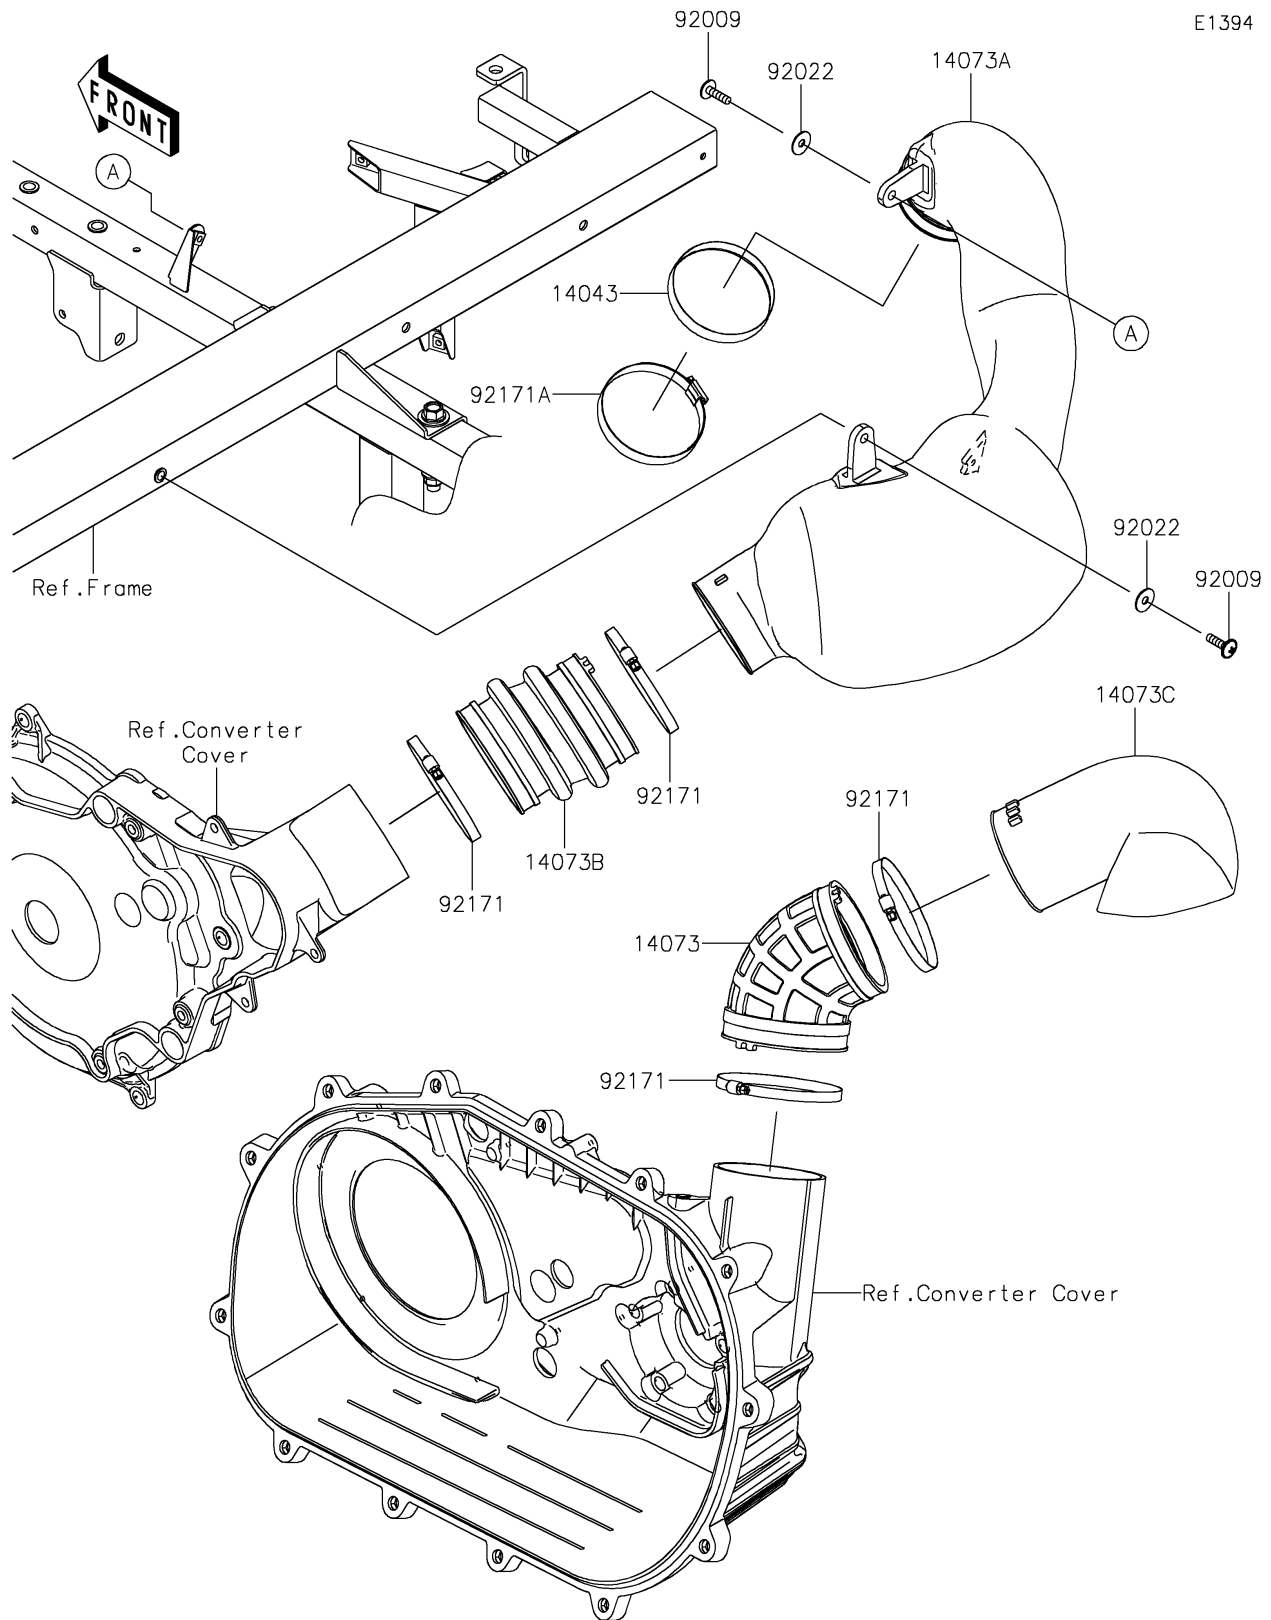

2025 MULE PRO-FXR 1000 LE

PARTS DIAGRAM

Air Cleaner-Belt Converter

2025 MULE PRO-FXR 1000 LE

PARTS LIST

Air Cleaner-Belt Converter

ITEM NAME	PART NUMBER	QUANTITY
-----------	-------------	----------
