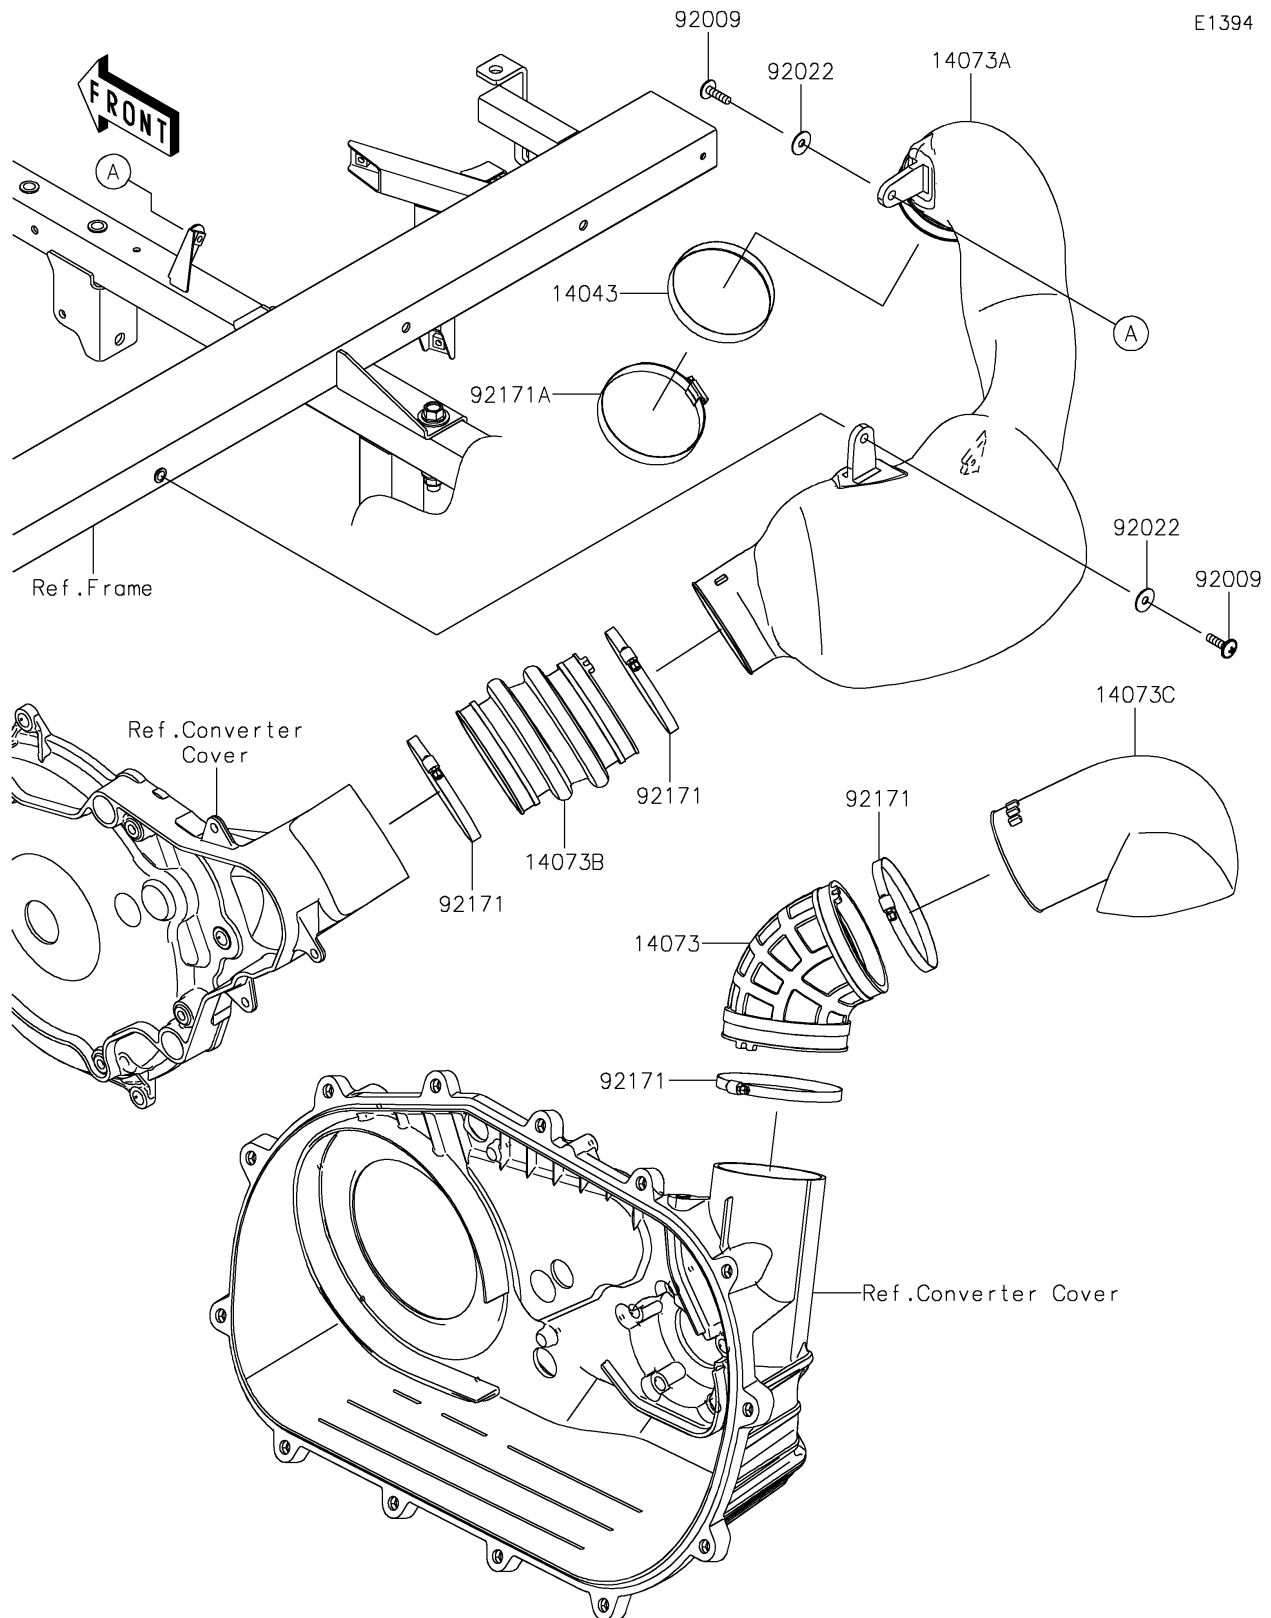

2024 MULE PRO-FXR™ 1000 LE

PARTS DIAGRAM

Air Cleaner-Belt Converter

2024 MULE PRO-FXR™ 1000 LE

PARTS LIST

Air Cleaner-Belt Converter

ITEM NAME	PART NUMBER	QUANTITY
-----------	-------------	----------
