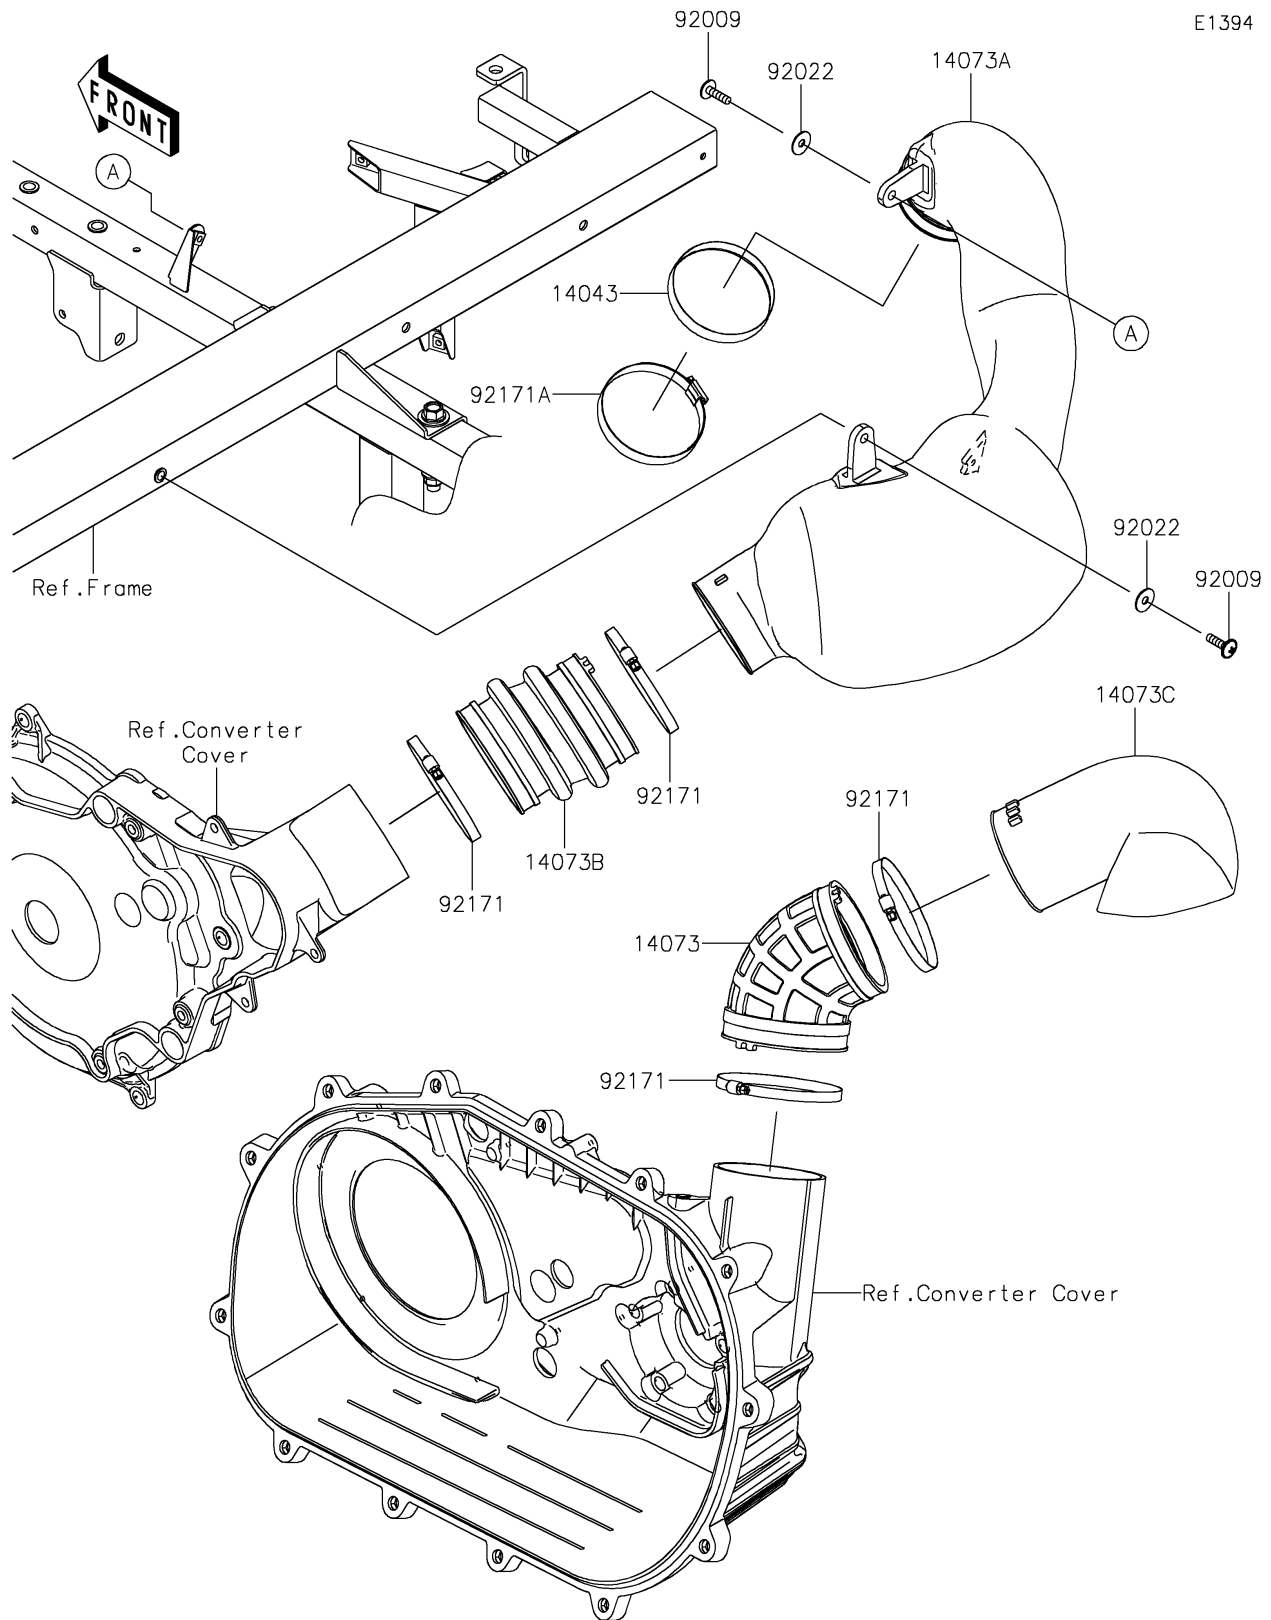

2024 MULE PRO-FXR™ 1000 LE

PARTS DIAGRAM

Air Cleaner-Belt Converter

2024 MULE PRO-FXR™ 1000 LE

PARTS LIST

Air Cleaner-Belt Converter

ITEM NAME	PART NUMBER	QUANTITY
-----------	-------------	----------
