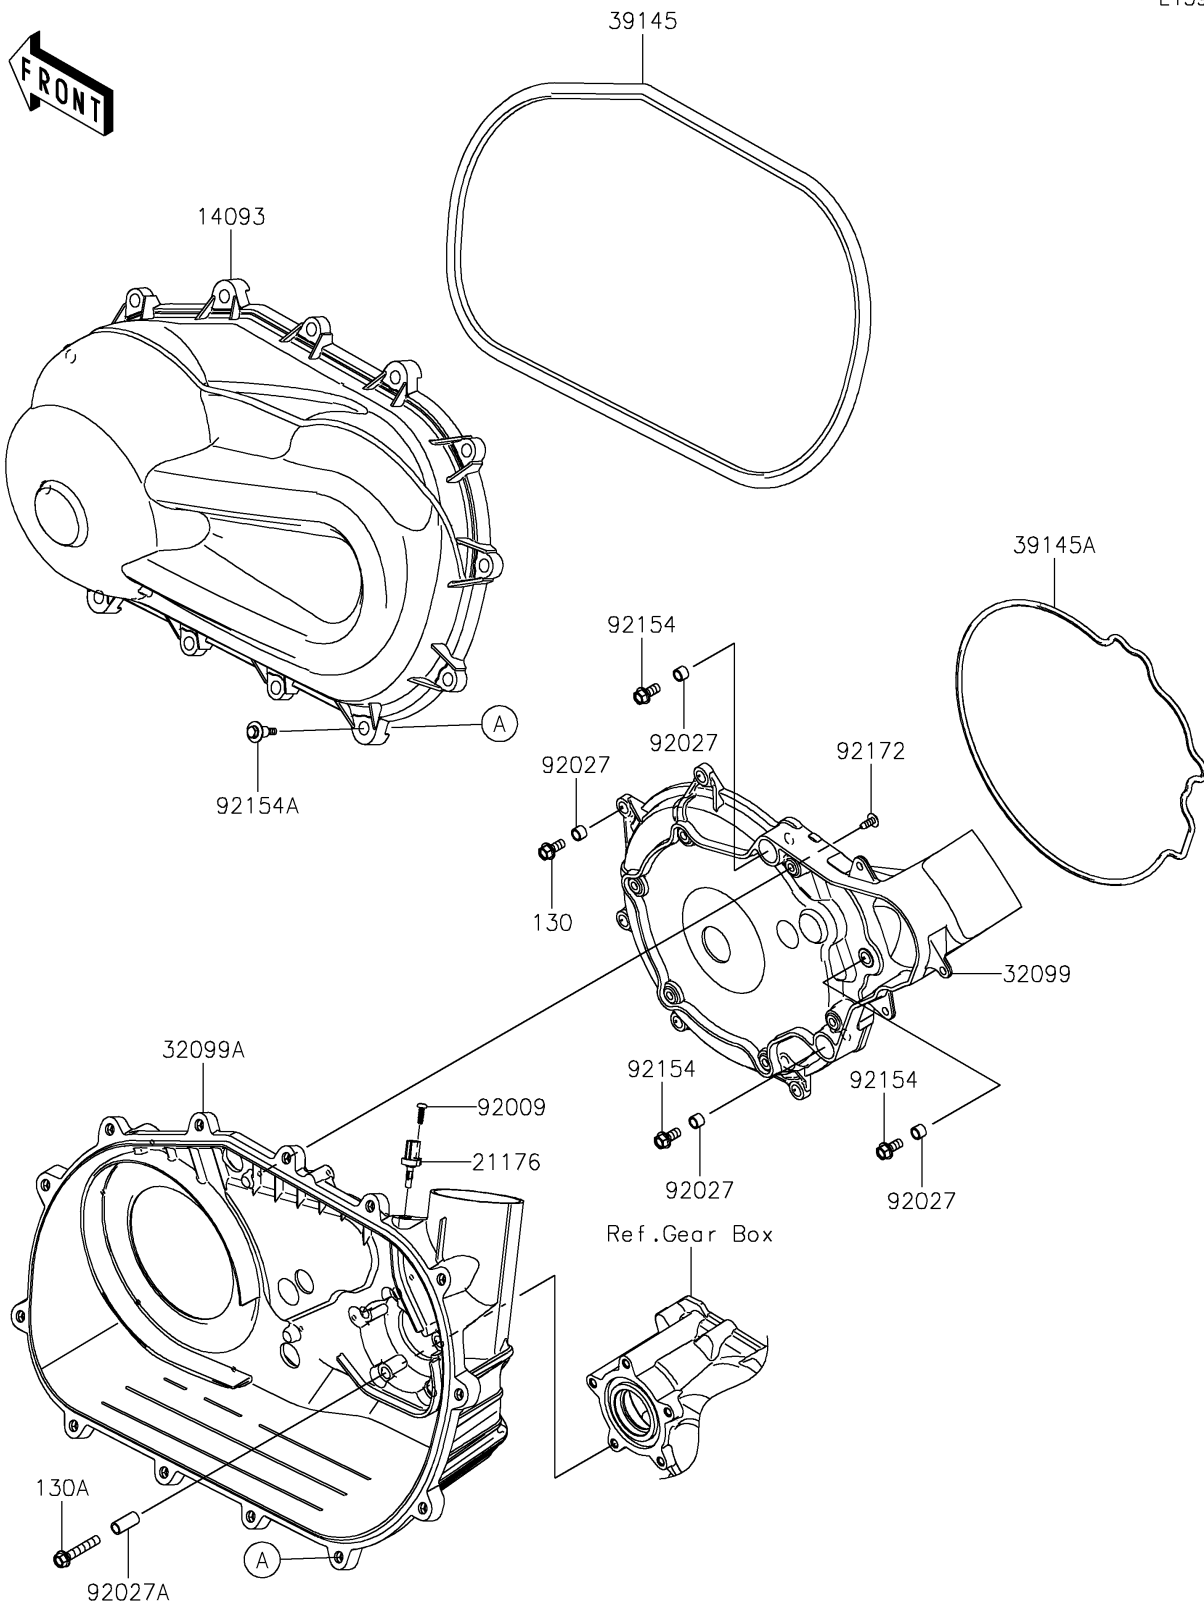

2025 MULE PRO-FXR 1000 LE

PARTS DIAGRAM

Converter Cover

E1393

2025 MULE PRO-FXR 1000 LE

PARTS LIST

Converter Cover

ITEM NAME

PART NUMBER

QUANTITY
