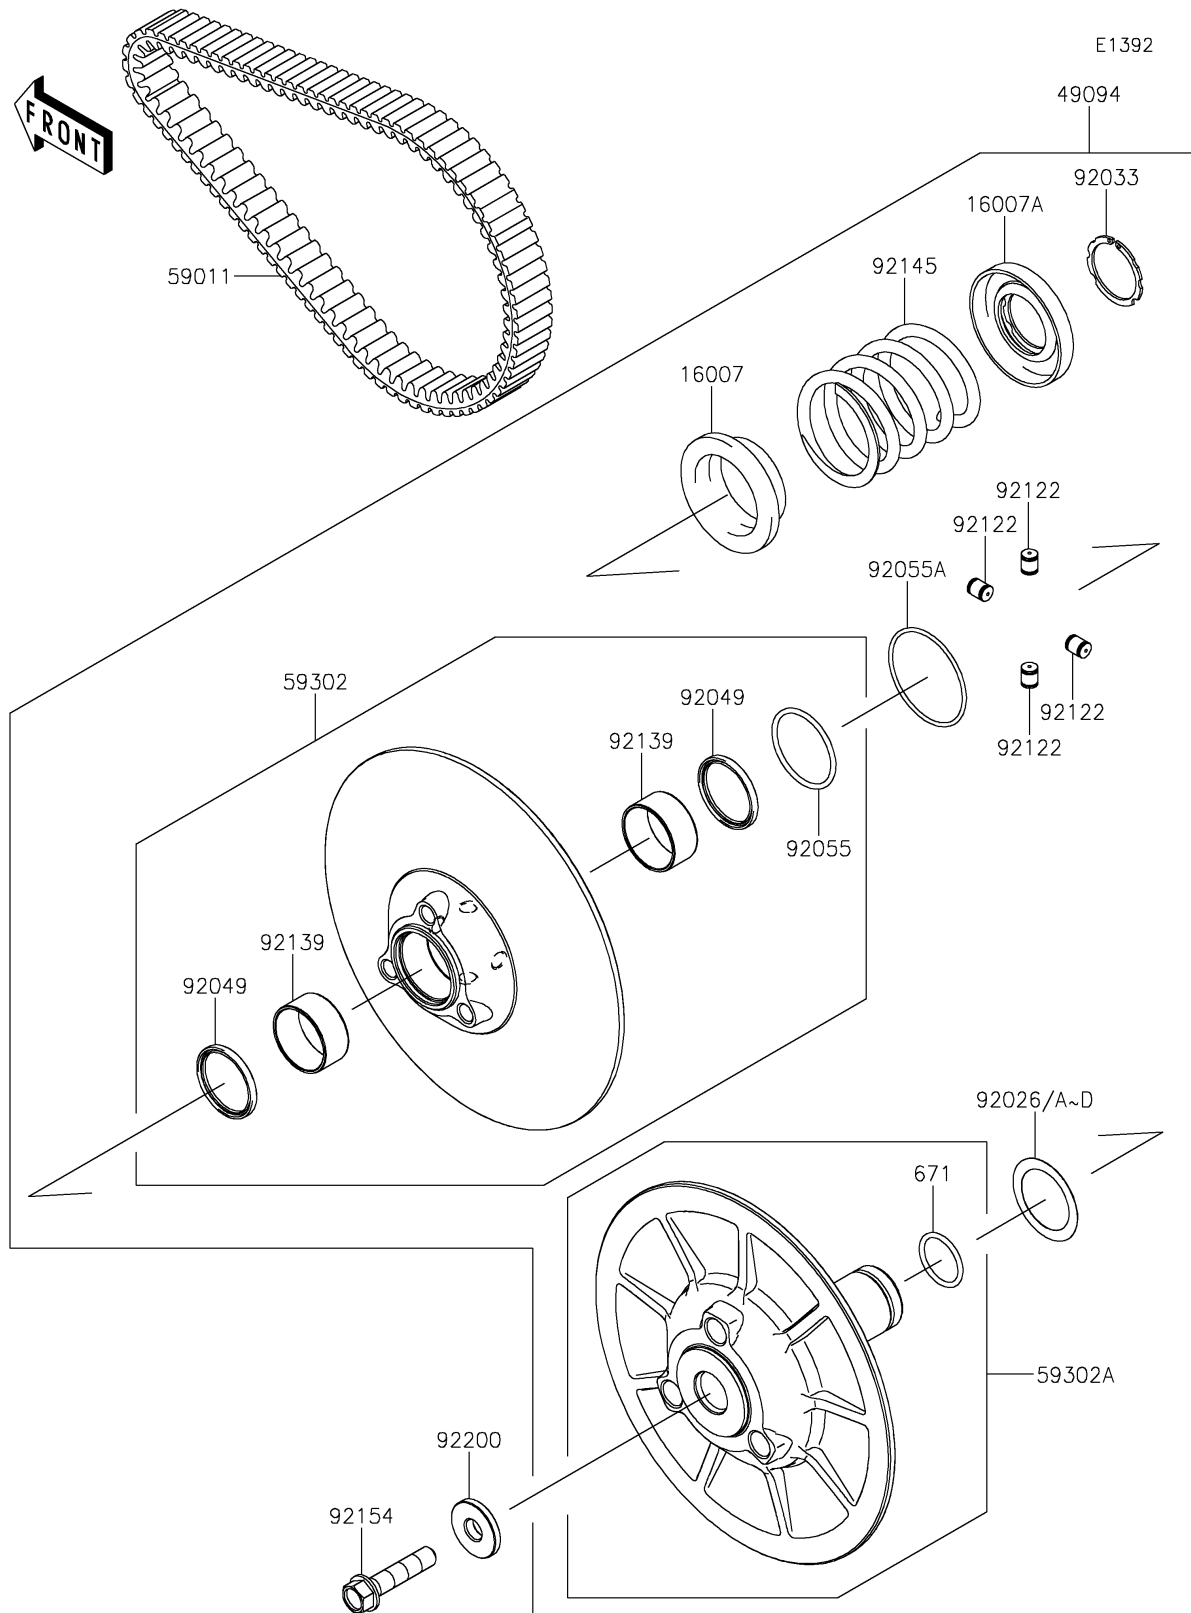

2025 MULE PRO-FXR 1000 LE

PARTS DIAGRAM

Driven Converter/Drive Belt

2025 MULE PRO-FXR 1000 LE

PARTS LIST

Driven Converter/Drive Belt

ITEM NAME	PART NUMBER	QUANTITY
-----------	-------------	----------
