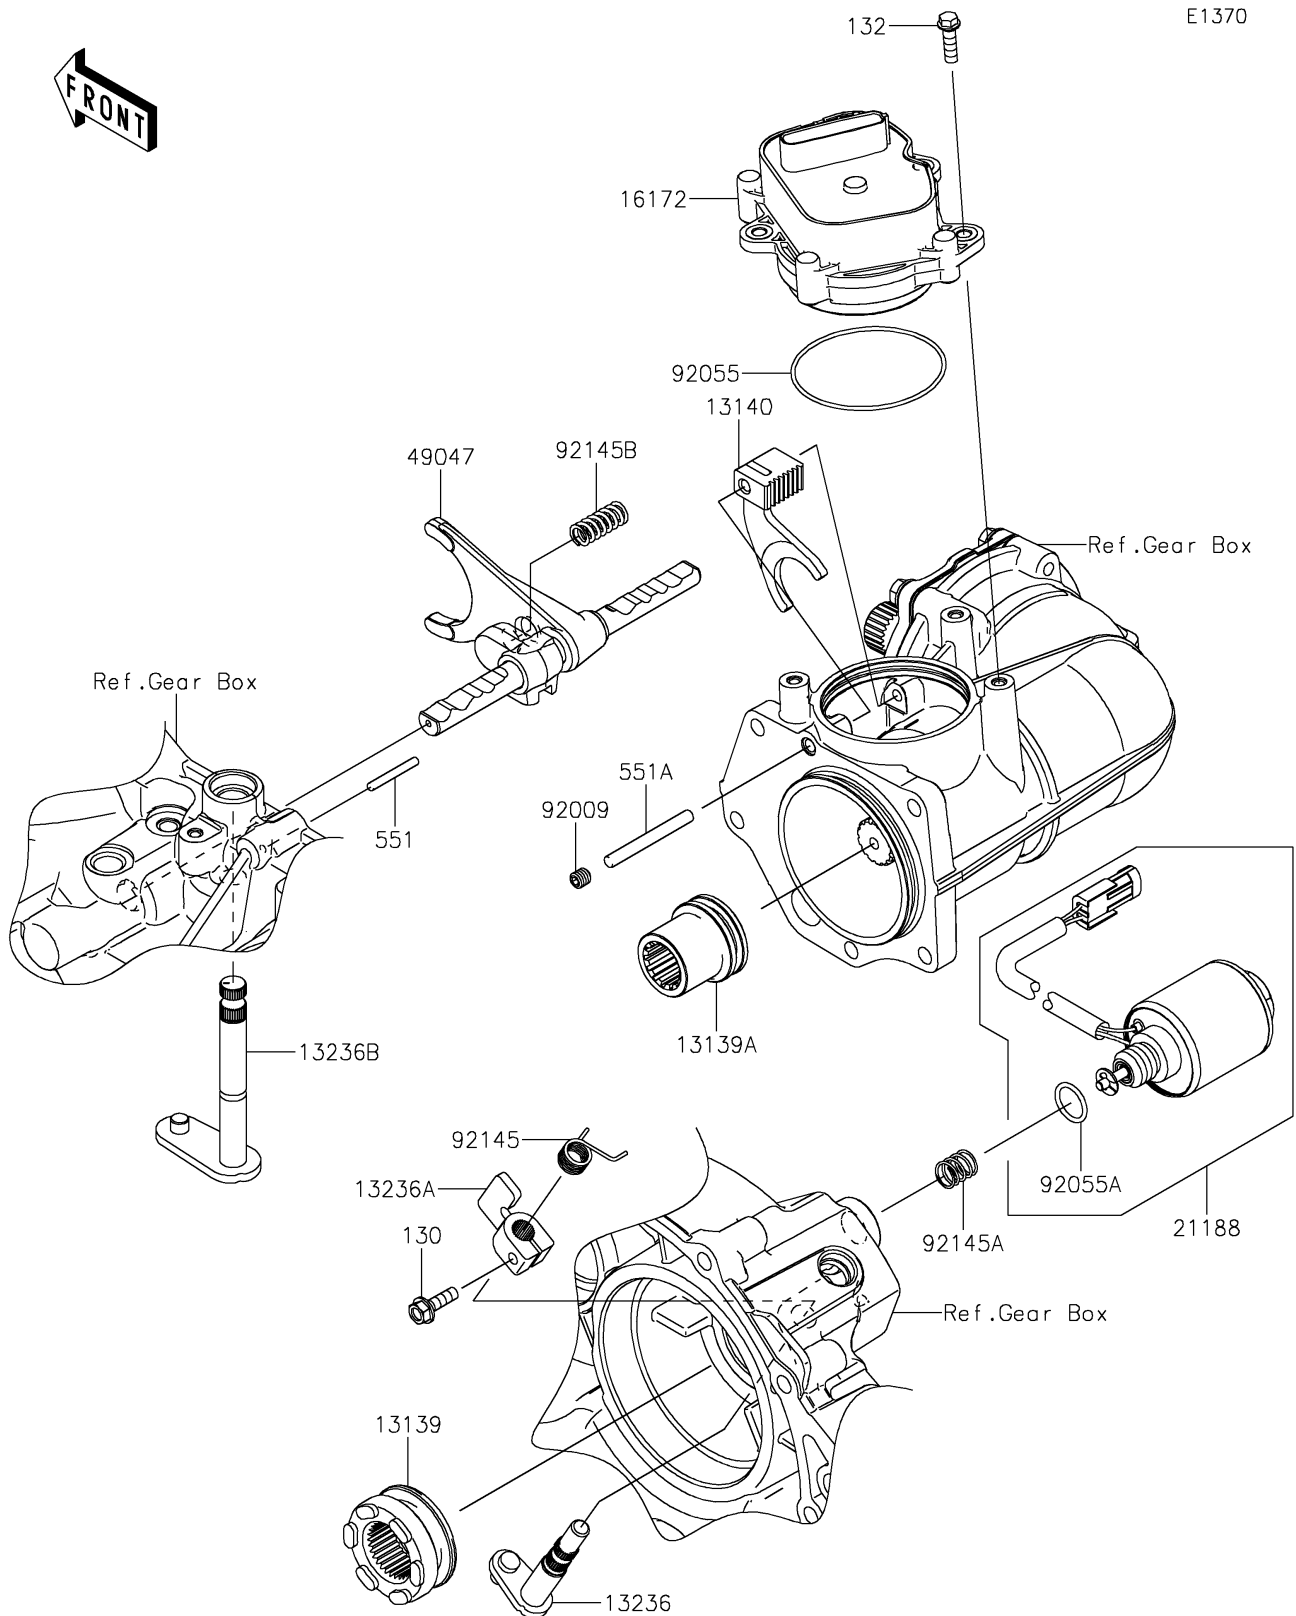

2024 MULE PRO-FXR™ 1000 LE

PARTS DIAGRAM

Gear Change Mechanism

2024 MULE PRO-FXR™ 1000 LE

PARTS LIST

Gear Change Mechanism

ITEM NAME	PART NUMBER	QUANTITY
-----------	-------------	----------
